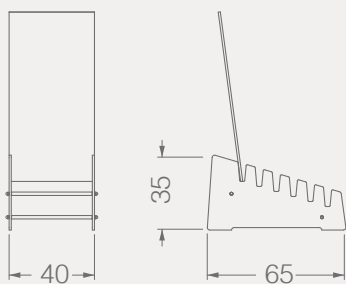

BC087A

CRADLES

Code	Stand Size	Panels	Panel Size	Max	Packing	Total
	cm	qty	cm	kg	cm	kg
BC087A01	40*35*65	6	-	-	-	-