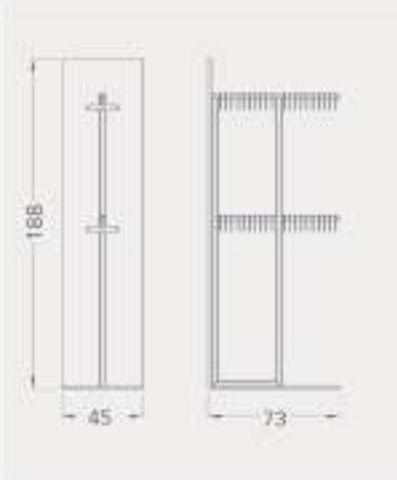

NEW

BT TOTEMS

BT070A

TOTEMS

Code	Stand Size (x*y*z) cm	Panels qty	Panel Size cm	Max kg	Packing cm	Total kg
BT070A01	45*188*73	40	30*60	-	-	-

BT072A

TOTEMS

Code	Stand Size (x*y*z) cm	Panels qty	Panel Size cm	Max kg	Packing cm	Total kg
BT072A01	50*128*60	8	60*60*2	-	-	-