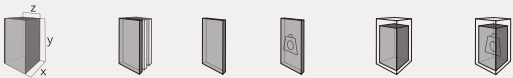

BR020A
STANDS

CHIPBOARD+CERAMIC

Code	Stand Size (x*y*z) cm	Panels qty	Panel Size cm	Max kg	Packing cm	Total kg
BR020A01	337*220*120	24+2	101*193	-	120*116*230	-
BR020A02	337*230*120	24+2	101*201	-	120*116*230	-