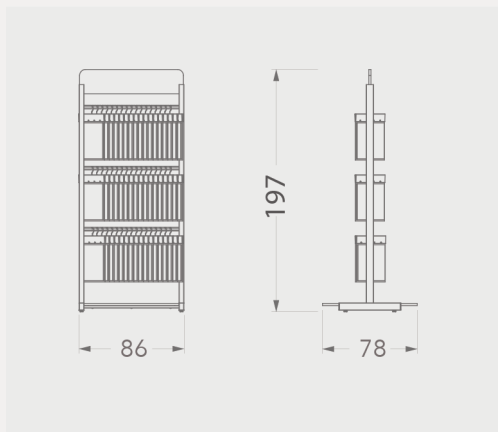

BT027K

TOTEMS

Code	Stand Size (x*y*z) cm	Panels qty	Panel Size cm	Max kg	Packing cm	Total kg
BT027K01	86*197*78	36	35*35	-	64*101*254	-