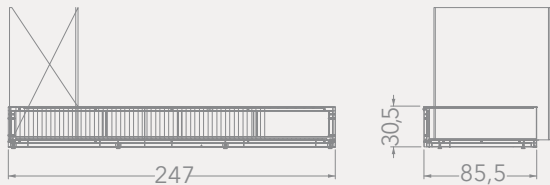

BC126A

SHEET METAL

TOTEMS

Code	Stand Size (x*y*z) cm	Panels qty	Panel Size cm	Max kg	Packing cm	Total kg
BC126A01	247*30,5*85,5	29	100*100	-	-	-