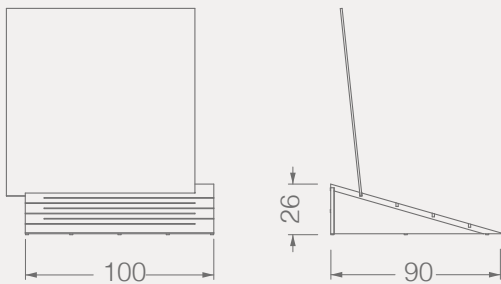

BC034A

CRADLES

Code	Stand Size	Panels	Panel Size	Max	Packing	Total
	cm	qty	cm	kg	cm	kg
BC034A01	100*26*90	7	100*100	-	-	-