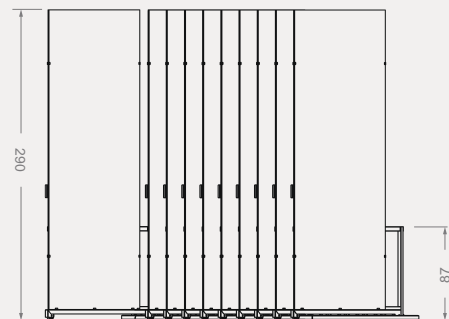

BX022X

STANDS

RIGHT

Code	Stand Size (x*y*z) cm	Panels qty	Panel Size cm	Max kg	Packing cm	Total kg
BX022X01	111*250*312	10	120*240 120*280	-	-	-
BX022X03	111*250*312	10	160*320	-	-	-