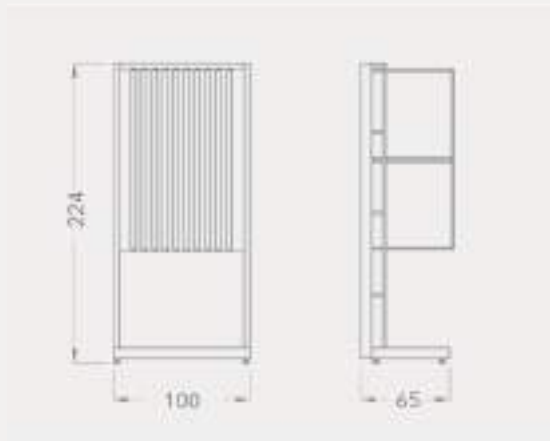

BR024G

STANDS

Code	Stand Size (x*y*z) cm	Panels qty	Panel Size cm	Max kg	Packing cm	Total kg
BR024G01	100*224*65	30*2	60*60	-	-	-

BR024H

STANDS

Code	Stand Size (x*y*z) cm	Panels qty	Panel Size cm	Max kg	Packing cm	Total kg
BR024H01	100*224*65	20*2	60*60	-	-	-