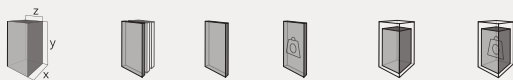

BR002A STANDS

Code	Stand Size (x*y*z) cm	Panels qty	Panel Size cm	Max kg	Packing cm	Total kg
BR002A01	86*212*135	7*2	101*193	-	-	-
BR002A02	86*220*135	7*2	101*201	-	-	-
BR002A03	107*212*135	9*2	101*193	-	-	-
BR002A04	107*220*135	9*2	101*201	-	-	-