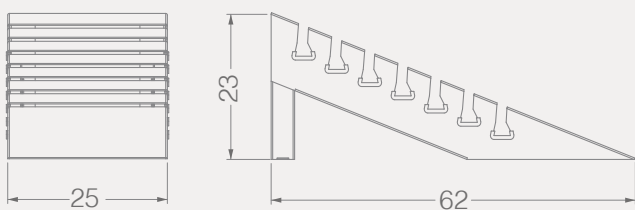

CRADLES

Code	Stand Size	Panels	Panel Size	Max	Packing	Total
	cm	qty	cm	kg	cm	kg
BC067A01	25*23*62	7	-	-	-	-