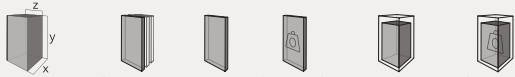

BF001A02

POLFORM

Code	Stand Size	Size(x*x1)	Max	Packing	Total
	(x*y*z) cm	cm	kg	cm	kg
BF001A02	40*60*6	-	-	-	-