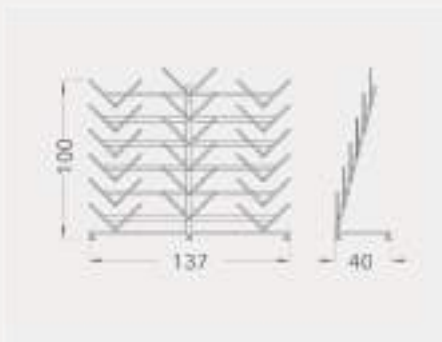

BT TOTEMS

BT030H

TOTEMS

Code	Stand Size (x*y*z) cm	Panels qty	Panel Size cm	Max kg	Packing cm	Total kg
BT030H01	52*144*56	15	33*33	-	132*60*179	-

BT030I

TOTEMS

Code	Stand Size (x*y*z) cm	Panels qty	Panel Size cm	Max kg	Packing cm	Total kg
BT030I01	137*100*40	18	33*33	-	-	-