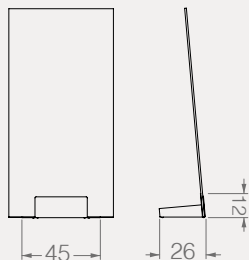

BC CRADLES

BC204A

CRADLES

Code	Stand Size	Panels	Panel Size	Max	Packing	Total
	cm	qty	cm	kg	cm	kg
BC204A01	45*12*26	1	60*120	-	-	-
BC204A02	45*12*26	1	90*135	-	-	-