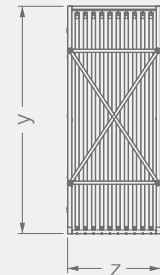

VERTICAL

BR STANDS

BR006A STANDS

RIGHT

Code	Stand Size (x*y*z) cm	Panels qty	Panel Size cm	Max kg	Packing cm	Total kg
BR006A01	248*208*85	10+2	101*193	-	-	-
BR006A02	248*216*85	10+2	101*201	-	-	-

BR006B STANDS