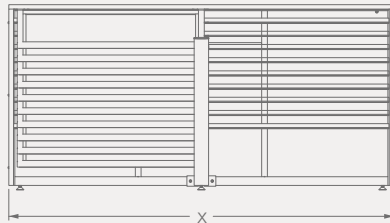

STANDS

Code	Stand Size (x*y*z) cm	Panels qty	Panel Size cm	Max kg	Packing cm	Total kg
BR013A01	145*110*70	10	61*61	-	-	-
BR013A02	145*136*142	10	61*121	-	-	-
BR013A03	185*136*90	10	81*81	-	-	-
BR013A04	205*136*100	10	91*91	-	-	-
BR013A05	205*140*140	10	91*136	-	-	-
BR013A06	225*140*140	10	101*137	-	-	-