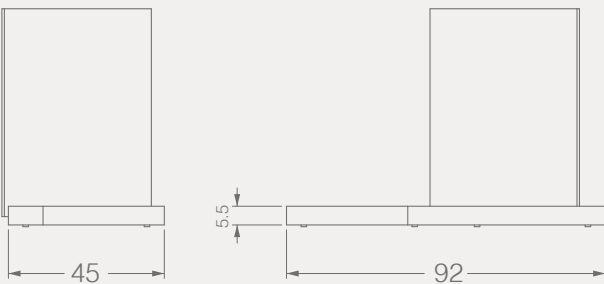

BC075A

CRADLES

Code	Stand Size	Panels	Panel Size	Max	Packing	Total
	cm	qty	cm	kg	cm	kg
BC075A01	60*8,5*80	14	-	-	-	-

BC076A

CRADLES

Code	Stand Size	Panels	Panel Size	Max	Packing	Total
	cm	qty	cm	kg	cm	kg
BC076A01	45*5,5*92	6	-	-	-	-