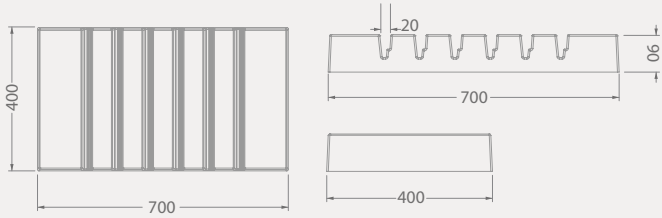

BF001A02

POLFORM

Code	Stand Size	Size(x*x1)	Max	Packing	Total
	(x*y*z) cm	cm	kg	cm	kg
BF001A02	40*60*6	-	-	-	-

BF001B01

POLFORM

Code	Stand Size (x*y*z) cm	Size(x*x1) cm	Max kg	Packing cm	Total kg
BF001B01	40*70*9	1-2	-	-	-