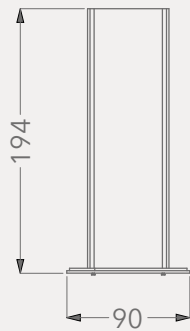

BS035A

ARMATURE DISPLAYS

Code	Stand Size	Panels	Panel Size	Max	Packing	Total
	(x*y*z) cm	qty	cm	kg	cm	kg
BS035A01	90*190*90	4	50*182	-	99*213*99	-