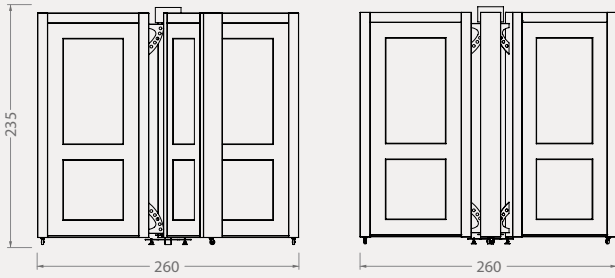

BR705A

STAND DOOR SERIES

Code	Stand Size (x*y*z) cm	Panels qty	Panel Size cm	Max kg	Packing cm	Total kg
BR705A01	258*258*235	4	90*210	-	100*210*80	-