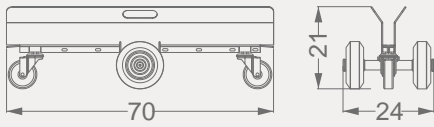

BU001S

TROLLEY

Code	Stand Size (x*y*z) cm	Panels qty	Panel Size cm	Max kg	Packing cm	Total kg
BU001S01	24*21*70	-	-	-	-	-

BU001S

TROLLEY

Code	Stand Size (x*y*z) cm	Panels qty	Panel Size cm	Max kg	Packing cm	Total kg
BU001S02	24*21*70	-	-	-	-	-