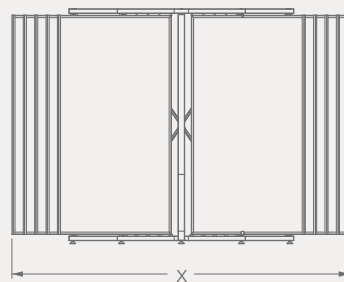

BR021M

CHIPBOARD+CERAMIC

STANDS

Code	Stand Size (x*y*z) cm	Panels qty	Panel Size cm	Max kg	Packing cm	Total kg
BR021M01	308*208*110	10*2	101*193	-	-	-
BR021M02	308*216*110	10*2	101*201	-	-	-