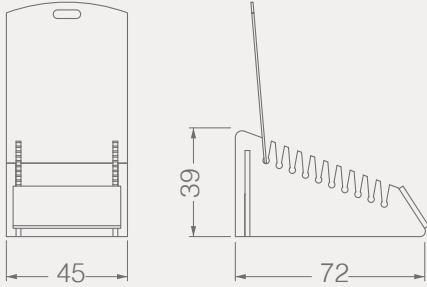

BC CRADLES

BC063A

CRADLES

Code	Stand Size	Panels	Panel Size	Max	Packing	Total
	cm	qty	cm	kg	cm	kg
BC063A01	45*39*72	10	-	-	-	-