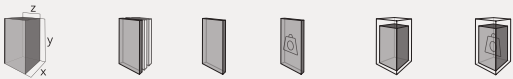

VERTICAL

BT040A

TOTEMS

Code	Stand Size (x*y*z) cm	Panels qty	Panel Size cm	Max kg	Packing cm	Total kg
BT040A01	123*240*60	52	65*69	-	-	-

BW065M

ADJUSTABLE

STANDS

Code	Stand Size (x*y*z) cm	Panels qty	Panel Size cm	Max kg	Packing cm	Total kg
BW065M01	-	-	-	-	-	-