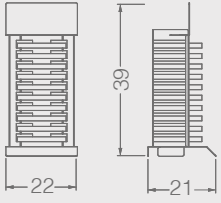

BC CRADLES

BC202A

SHEET METAL

CRADLES

Code	Stand Size	Panels	Panel Size	Max	Packing	Total
	cm	qty	cm	kg	cm	kg
BC202A01	22*39*21	10	15*15	-	-	-