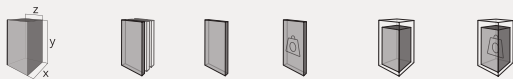

BR005B STANDS

LEFT

Code	Stand Size (x*y*z) cm	Panels qty	Panel Size cm	Max kg	Packing cm	Total kg
BR005B01	252*209*92	12+2	101*193	-	-	-
BR005B02	252*217*92	12+2	101*201	-	-	-

BR STANDS

BR005C
STANDS

DOUBLE