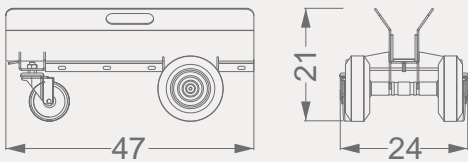

BU001S

TROLLEY

Code	Stand Size (x*y*z) cm	Panels qty	Panel Size cm	Max kg	Packing cm	Total kg
BU001S03	24*21*70	-	-	-	-	-

BU001S

TROLLEY

Code	Stand Size (x*y*z) cm	Panels qty	Panel Size cm	Max kg	Packing cm	Total kg
BU001S04	24*21*70	-	-	-	-	-