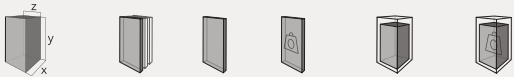

BT TOTEMS

BT028C

TOTEMS

Code	Stand Size	Panels	Panel Size	Max	Packing	Total
	(x*y*z) cm	qty	cm	kg	cm	kg
BT028C01	120*160*80	28	60*60	-	155*75*195	-

BT030A

TOTEMS

Code	Stand Size	Panels	Panel Size	Max	Packing	Total
	(x*y*z) cm	qty	cm	kg	cm	kg
BT030A01	50*160*120	30	33*33	-	-	-