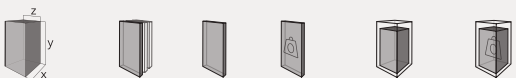

BT078C

STANDS

Code	Stand Size (x*y*z) cm	Panels qty	Panel Size cm	Max kg	Packing cm	Total kg
BT078C01	74*175*74	-	-	-	-	-