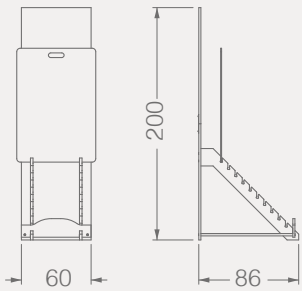

BC059A

CRADLES

Code	Stand Size	Panels	Panel Size	Max	Packing	Total
	cm	qty	cm	kg	cm	kg
BC059A01	60*200*86	10	-	-	-	-