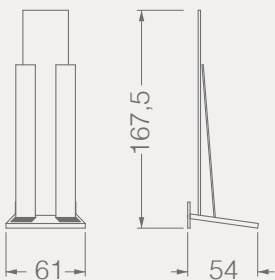

BC117S

CRADLES

Code	Stand Size	Panels	Panel Size	Max	Packing	Total
	cm	qty	cm	kg	cm	kg
BC117S01	50*164*81	10	32*127	-	-	-

BC118A

CRADLES

Code	Stand Size	Panels	Panel Size	Max	Packing	Total
	cm	qty	cm	kg	cm	kg
BC118A01	61*167,5*54	10	15*90	-	-	-