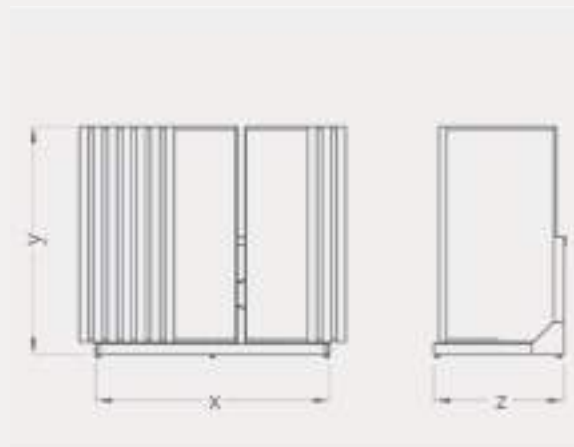

BR022A
STANDS

CHIPBOARD+CERAMIC

Code	Stand Size (x*y*z) cm	Panels qty	Panel Size cm	Max kg	Packing cm	Total kg
BR022A01	278*210*100	10*2	101*193	-	-	-
BR022A02	278*218*100	10*2	101*201	-	-	-
BR022A03	315*227*100	10*2	124*210	-	-	-
BR022A04	278*244*100	10*2	101*227	-	-	-
BR022A05	295*210*100	12*2	101*193	-	-	-
BR022A06	260*210*100	8*2	101*193	-	-	-