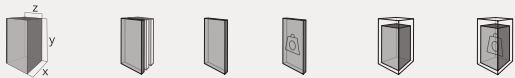

BR020B
STANDS

CHIPBOARD + CERAMIC

Code	Stand Size (x*y*z) cm	Panels qty	Panel Size cm	Max kg	Packing cm	Total kg
BR020B01	328*231*120	12*2	101*193	-	-	-
BR020B02	328*239*120	12*2	101*201	-	-	-