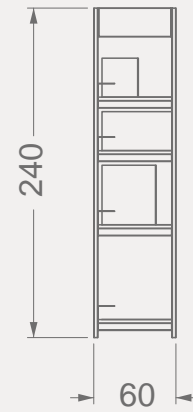

BT040A

TOTEMS

Code	Stand Size (x*y*z) cm	Panels qty	Panel Size cm	Max kg	Packing cm	Total kg
BT040A01	123*240*60	52	65*69	-	-	-