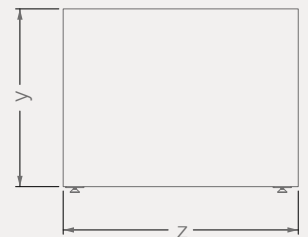

DRAWERS

Code	Stand Size (x*y*z) cm	Panels qty	Panel Size cm	Max kg	Packing cm	Total kg
BD002D01	209*100*126	9+1	101*193	-	-	-
BD002D02	217*100*126	9+1	101*201	-	-	-
BD002D03	209*100*126	5+1	101*193	-	-	-
BD002D04	217*100*126	5+1	101*201	-	-	-
BD002D06	135*100*143	9+1	121*121	-	-	-