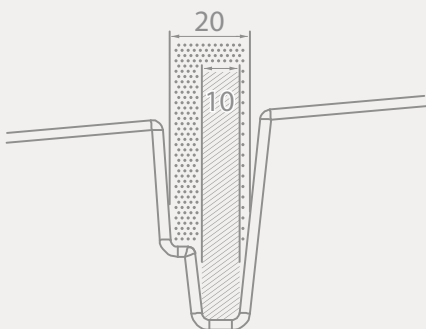

BF002B01

POLFORM

Code	Stand Size (x*y*z) cm	Size(x*x1) cm	Max kg	Packing cm	Total kg
BF002B01	40*70,5*15	-	-	-	-