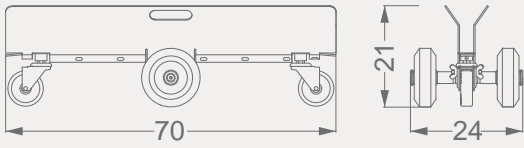

BU001S

TROLLEY

Code	Stand Size (x*y*z) cm	Panels qty	Panel Size cm	Max kg	Packing cm	Total kg
BU001S03	24*21*70	-	-	-	-	-

BU001S

TROLLEY

Code	Stand Size (x*y*z) cm	Panels qty	Panel Size cm	Max kg	Packing cm	Total kg
BU001S04	24*21*70	-	-	-	-	-