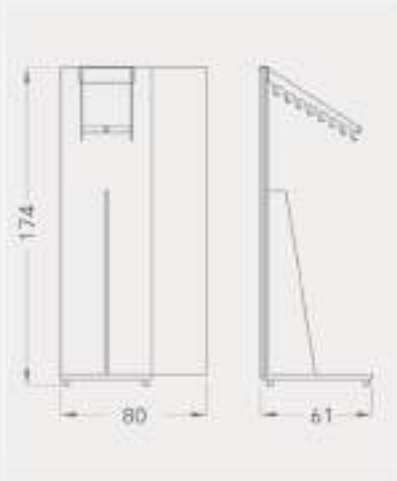

BT TOTEMS

BT068A

TOTEMS

Code	Stand Size (x*y*z) cm	Panels qty	Panel Size cm	Max kg	Packing cm	Total kg
BT068A01	80*174*61	16	22.5*129.5	-	-	-