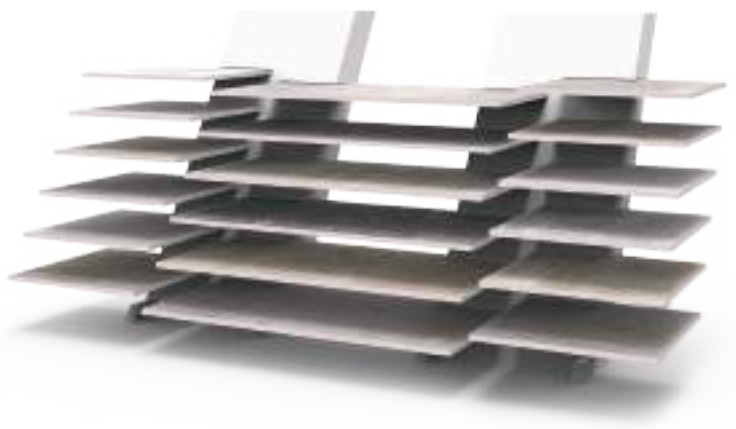

BT TOTEMS

BT060C

TOTEMS

Code	Stand Size (x*y*z) cm	Panels qty	Panel Size cm	Max kg	Packing cm	Total kg
BT060C01	76*118*90	10	60*60	-	-	-

BT061C

TOTEMS

Code	Stand Size (x*y*z) cm	Panels qty	Panel Size cm	Max kg	Packing cm	Total kg
BT061C01	170*110*78	21	60*60	-	-	-
-	-	-	60*120	-	-	-