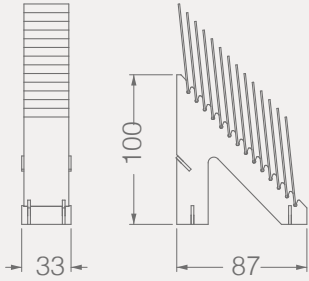

BC CRADLES

BC121A

CRADLES

Code	Stand Size	Panels	Panel Size	Max	Packing	Total
	cm	qty	cm	kg	cm	kg
BC121A01	33*100*87	14	30*60	-	-	-