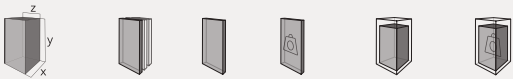

NEW

BT065A

TOTEMS

Code	Stand Size (x*y*z) cm	Panels qty	Panel Size cm	Max kg	Packing cm	Total kg
BT065A01	45x206x46	20	30*30	-	-	-

NEW

BT077A

TOTEMS

Code	Stand Size (x*y*z) cm	Panels qty	Panel Size cm	Max kg	Packing cm	Total kg
BT077A01	120*260*50	2	120*260	-	-	-