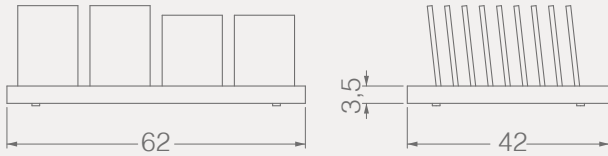

BC211A

CRADLES

Code	Stand Size	Panels	Panel Size	Max	Packing	Total
	cm	qty	cm	kg	cm	kg
BC211A01	62*3,5*42	36	12,5*16,5	-	-	-