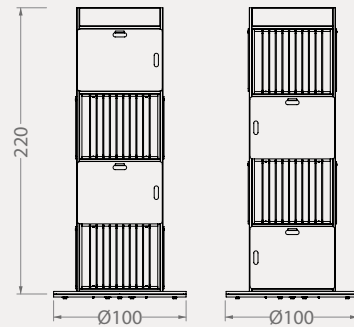

BR028D

STANDS

Code	Stand Size (x*y*z) cm	Panels qty	Panel Size cm	Max kg	Packing cm	Total kg
BR028D01	100*220*100	48	64*47	-	-	-