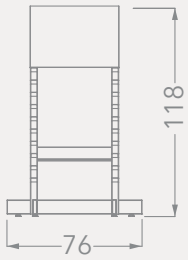

BT TOTEMS

BT060C

TOTEMS

Code	Stand Size (x*y*z) cm	Panels qty	Panel Size cm	Max kg	Packing cm	Total kg
BT060C01	76*118*90	10	60*60	-	-	-