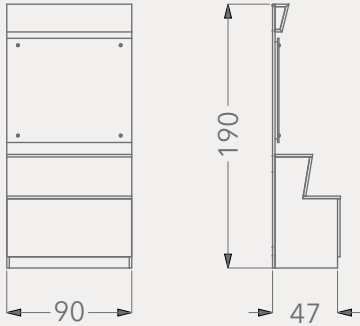

BS ARMATURE DISPLAYS

BS031A

ARMATURE DISPLAYS

Code	Stand Size	Panels	Panel Size	Max	Packing	Total
	(x*y*z) cm	qty	cm	kg	cm	kg
BS031A01	90*190*45	-	-	-	99*67*199	-