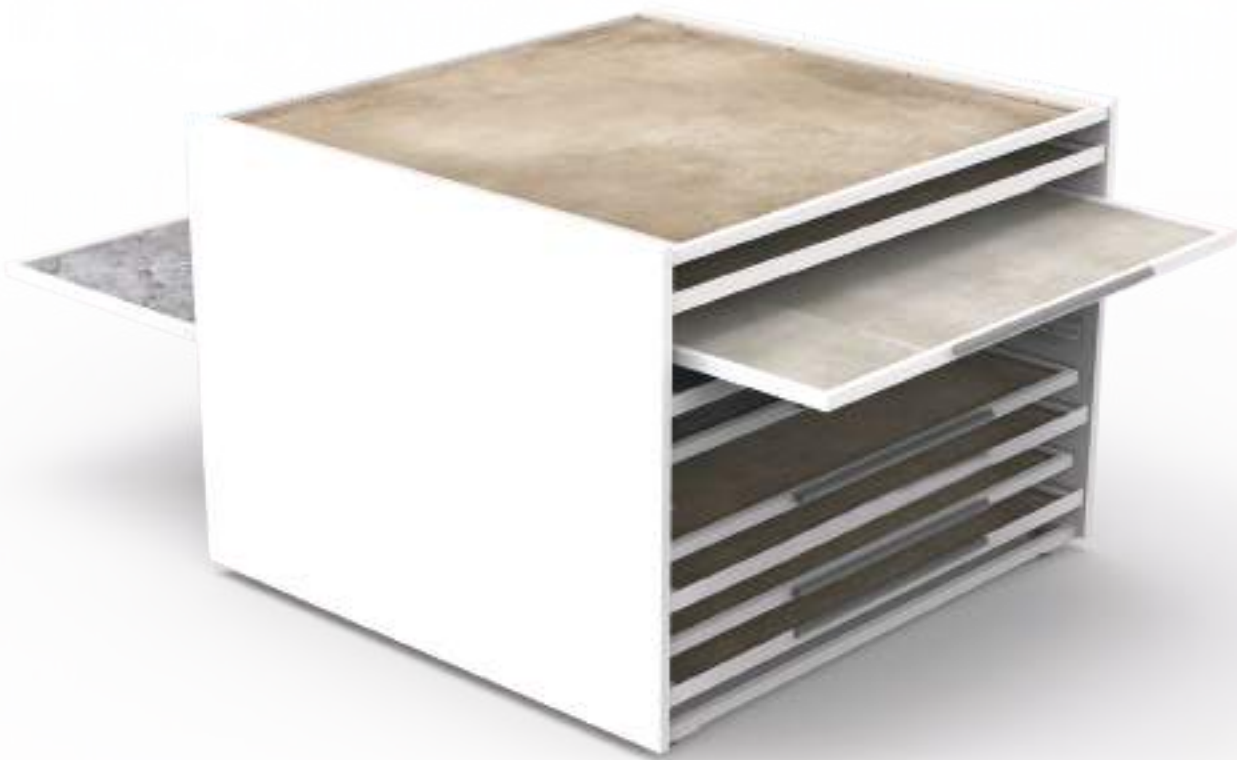

BD003A

170 KG

DRAWERS

Code	Stand Size (x*y*z) cm	Panels qty	Panel Size cm	Max kg	Packing cm	Total kg
BD003A01	135*100*148	9+1	121*121	-	-	-
BD003A02	135*100*88	9+1	60*121	-	-	-
BD003A03	207*100*128	9+1	101*193	-	-	-
BD003A04	215*100*128	9+1	101*201	-	-	-

BD003B

70 KG

DRAWERS

Code	Stand Size (x*y*z) cm	Panels qty	Panel Size cm	Max kg	Packing cm	Total kg
BD003B01	135*100*148	9+1	121*121	-	-	-
BD003B02	135*100*88	9+1	60*121	-	-	-
BD003B03	207*100*128	9+1	101*193	-	-	-
BD003B04	215*100*128	9+1	101*201	-	-	-