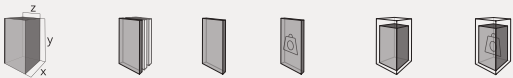

BR001A

STANDS

Code	Stand Size (x*y*z) cm	Panels qty	Panel Size cm	Max kg	Packing cm	Total kg
BR001A01	64*223*138	5*2	101*193	-	147*68*230	-
BR001A02	64*231*138	5*2	101*201	-	147*68*231	-
BR001A05	117*223*138	10*2	101*193	-	147*116*230	-
BR001A06	117*231*138	10*2	101*201	-	147*116*231	-