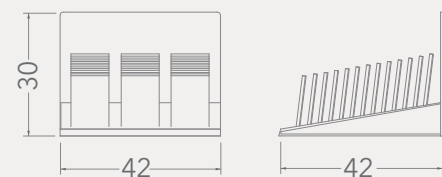

CRADLES

Code	Stand Size	Panels	Panel Size	Max	Packing	Total
	cm	qty	cm	kg	cm	kg
BC207A01	42*30*42	13*3	10*15	-	-	-