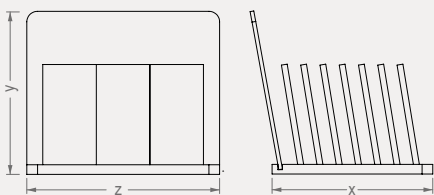

BC217A

CRADLES

Code	Stand Size	Panels	Panel Size	Max	Packing	Total
	cm	qty	cm	kg	cm	kg
BC217A01	36*31*34	6	62*102	-	-	-