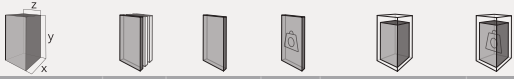

BS ARMATURE DISPLAYS

BS047A01

Code	Stand Size (x*y*z) cm	Panels qty	Panel Size cm	Max kg	Packing cm	Total kg
BS047A01	40*160*1,8	-	-	-	-	-