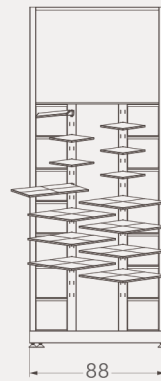

BR024P

STANDS

Code	Stand Size (x*y*z) cm	Panels qty	Panel Size cm	Max kg	Packing cm	Total kg
BR024P01	88*224*72	64	20*20	-	-	-