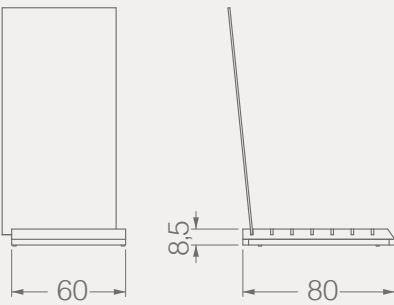

BC075A

CRADLES

Code	Stand Size	Panels	Panel Size	Max	Packing	Total
	cm	qty	cm	kg	cm	kg
BC075A01	60*8,5*80	14	-	-	-	-