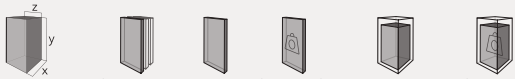

BF003B02

POLFORM

Code	Stand Size	Size(x*x1)	Max	Packing	Total
	(x*y*z) cm	cm	kg	cm	kg
BF003B02	40*75*19,5	-	-	-	-