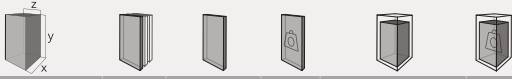

BT TOTEMS

BT030J

TOTEMS

Code	Stand Size (x*y*z) cm	Panels qty	Panel Size cm	Max kg	Packing cm	Total kg
BT030J01	143*160*64	45	33*33	-	154*75*214	-