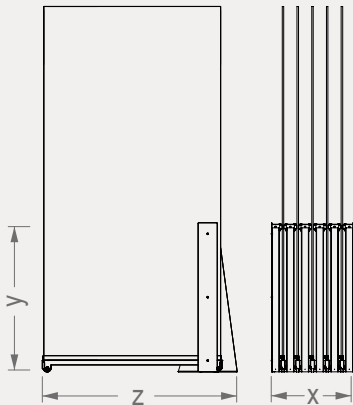

Tiles or
Digital prints

Logo prints

Double
Side
Two Tiles
or
Single side
One tile

BX U SERIES DOUBLE SIDED

Code	Stand Size (x*y*z) cm	Panels qty	Panel Size cm	Max kg	Packing cm	Total kg
------	--------------------------	---------------	------------------	-----------	---------------	-------------