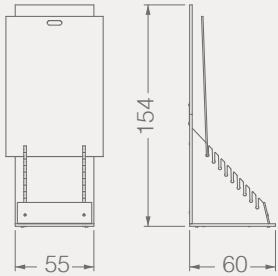

BP904V

HANDLE TRANSPARENT PLASTIC

Code	Panel Size	Thic.	Edge	Corner	Print	Handle	Weight
	cm	mm		-	-	-	kg
BP904V01	20*22	-	-	-	-	-	-

BP PANELS

BP909A01

LABEL

Code	Panel Size	Thic.	Edge	Corner	Print	Handle	Weight
	cm	mm		-	-	-	kg
BP909A01	10*10*0,2	-	-	-	-	-	-

BC052A

CRADLES

Code	Stand Size	Panels	Panel Size	Max	Packing	Total
	cm	qty	cm	kg	cm	kg
BC052A01	50*55*73	6	-	-	-	-

BC CRADLES

BC058A

CRADLES

Code	Stand Size	Panels	Panel Size	Max	Packing	Total
	cm	qty	cm	kg	cm	kg
BC058A01	55*154*60	9	68*98	-	-	-