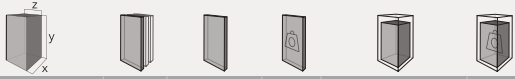

BR703A

STAND DOOR SERIES

Code	Stand Size	Panels	Panel Size	Max	Packing	Total
	(x*y*z) cm	qty	cm	kg	cm	kg
BR703A01	102*241*110	6	80*215	-	115*120*210	-