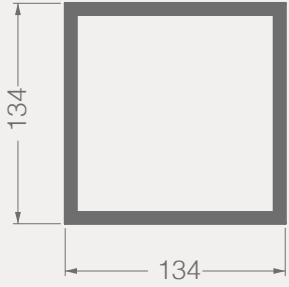

BP904V

HANDLE TRANSPARENT PLASTIC

Code	Panel Size	Thic.	Edge	Corner	Print	Handle	Weight
	cm	mm		-	-	-	kg
BP904V01	20*22	-	-	-	-	-	-

BP PANELS

BP909A01

LABEL

Code	Panel Size	Thic.	Edge	Corner	Print	Handle	Weight
	cm	mm		-	-	-	kg
BP909A01	10*10*0,2	-	-	-	-	-	-

BP909B

LABEL

Code	Panel Size	Thic.	Edge	Corner	Print	Handle	Weight
	cm	mm		-	-	-	kg
BP909B01	10*17	6	-	-	-	-	-
BP909B02	10*10	6	-	-	-	-	-

BC SERIES

CRADLES

Ceramic Cradles
Hand Panel Cradles
Parquer Cradles
Mosaic, Chart Cradles

18/39

CRADLES

CRADLES

BC CRADLES

BC010A

ALUMINIUM

CRADLES

Code	Stand Size	Panels	Panel Size	Max	Packing	Total
	cm	qty	cm	kg	cm	kg
BC010A01	134*134*1,5	1	120*120	-	-	-
BC010A02	113,5*113,5*1,5	1	100*100	-	-	-
BC010A03	103*103,5*1,5	1	90*90	-	-	-
BC010A04	93,5*93,5*1,5	1	80*80	-	-	-
BC010A06	73,5*133,5*1,5	1	60*120	-	-	-