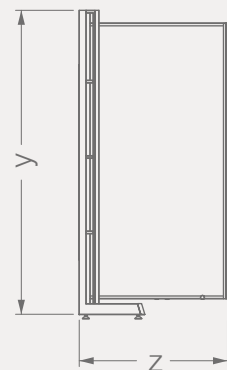

BR STANDS

BR019A

STANDS

Code	Stand Size (x*y*z) cm	Panels qty	Panel Size cm	Max kg	Packing cm	Total kg
BR019A01	185*217*75	5*2	101*193	-	-	-
BR019A02	185*225*75	5*2	101*201	-	-	-