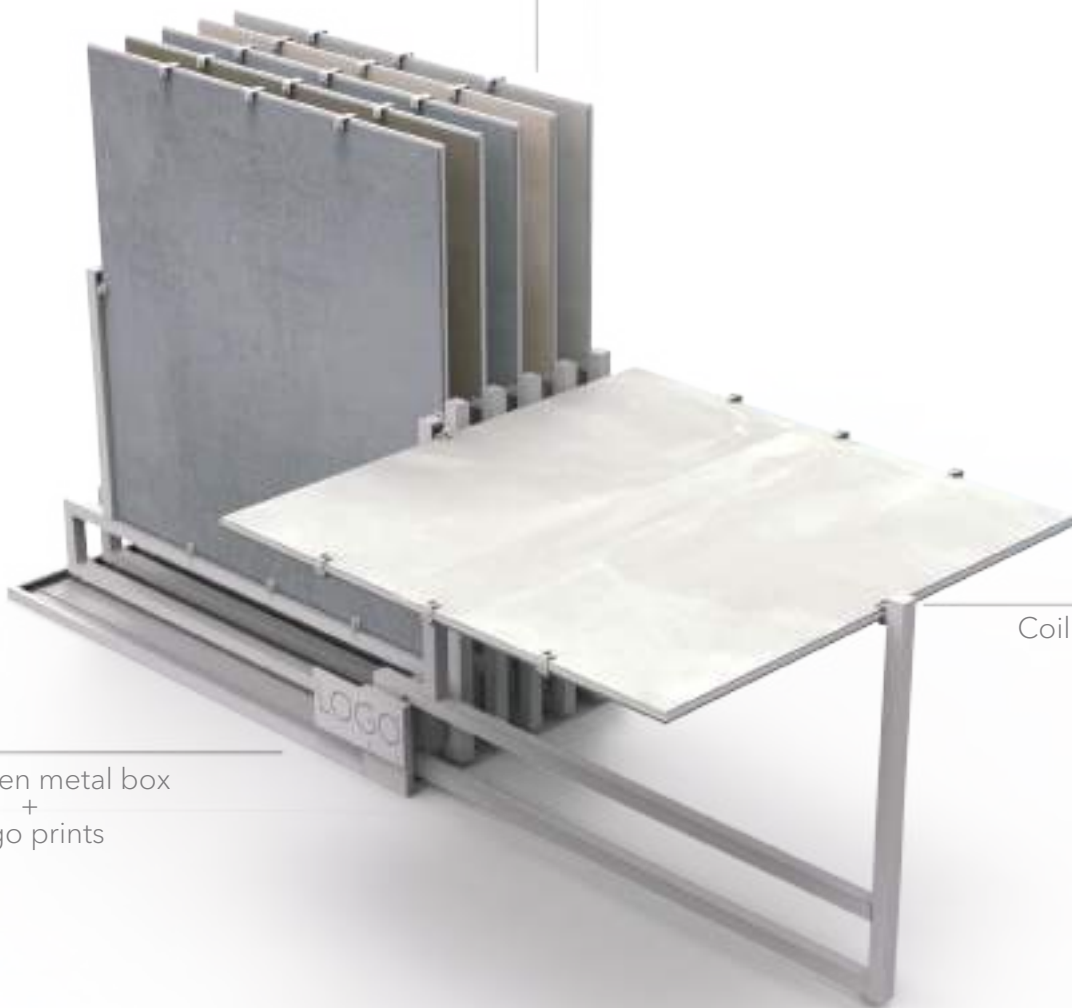

Double side
Two tiles