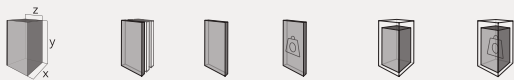

STANDS

Code	Stand Size (x*y*z) cm	Panels qty	Panel Size cm	Max kg	Packing cm	Total kg
BR021M01	308*208*110	10*2	101*193	-	-	-
BR021M02	308*216*110	10*2	101*201	-	-	-

VERTICAL

BR STANDS

BR022A
STANDS

CHIPBOARD+CERAMIC