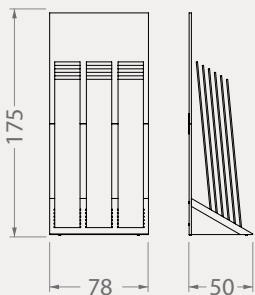

BC117A

CRADLES

Code	Stand Size	Panels	Panel Size	Max	Packing	Total
	cm	qty	cm	kg	cm	kg
BC117A01	78*175*50	6+6+6	15*90	-	-	-