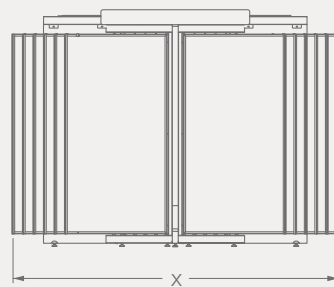

BR020B
STANDS

CHIPBOARD + CERAMIC

Code	Stand Size (x*y*z) cm	Panels qty	Panel Size cm	Max kg	Packing cm	Total kg
BR020B01	328*231*120	12*2	101*193	-	-	-
BR020B02	328*239*120	12*2	101*201	-	-	-