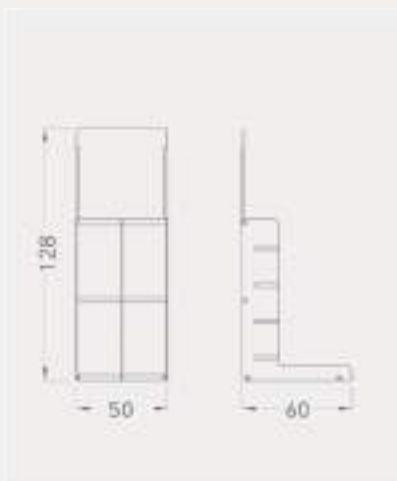

NEW

BT TOTEMS

BT070A

TOTEMS

Code	Stand Size (x*y*z) cm	Panels qty	Panel Size cm	Max kg	Packing cm	Total kg
BT070A01	45*188*73	40	30*60	-	-	-

BT072A

TOTEMS

Code	Stand Size (x*y*z) cm	Panels qty	Panel Size cm	Max kg	Packing cm	Total kg
BT072A01	50*128*60	8	60*60*2	-	-	-