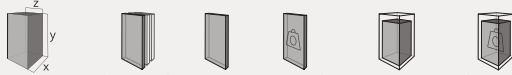

NEW

BT TOTEMS

BT070A

TOTEMS

Code	Stand Size (x*y*z) cm	Panels qty	Panel Size cm	Max kg	Packing cm	Total kg
BT070A01	45*188*73	40	30*60	-	-	-

BT072A

TOTEMS

Code	Stand Size (x*y*z) cm	Panels qty	Panel Size cm	Max kg	Packing cm	Total kg
BT072A01	50*128*60	8	60*60*2	-	-	-