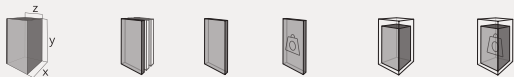

BL P SERIES

STANDS

Code	Stand Size (x*y*z) cm	Panels qty	Panel Size cm	Max kg	Packing cm	Total kg
BL012P01	246*230*90	7	-	-	-	-
BL014P02	486*230*90	7	-	-	-	-
BL015P01	380*270*90	7*4	-	-	-	-
BL016P01	630*270*90	7*6	-	-	-	-