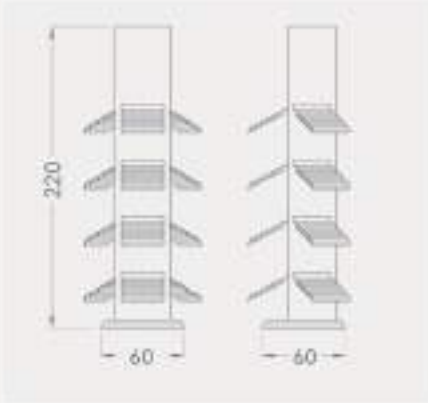

BT TOTEMS

BT053A

TOTEMS

Code	Stand Size (x*y*z) cm	Panels qty	Panel Size cm	Max kg	Packing cm	Total kg
BT053A01	60*220*60	84	-	-	135*77*244	-