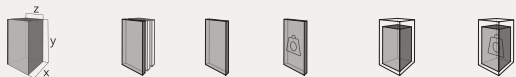

BT078A

STANDS

Code	Stand Size (x*y*z) cm	Panels qty	Panel Size cm	Max kg	Packing cm	Total kg
BT078A01	81,5*187*81,5	-	-	-	-	-