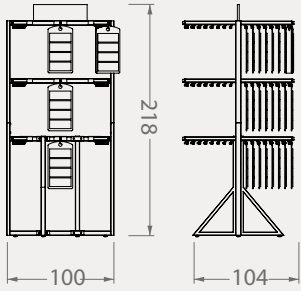

BT027S

TOTEMS

Code	Stand Size	Panels	Panel Size	Max	Packing	Total
	(x*y*z) cm	qty	cm	kg	cm	kg
BT027S01	100*218*104	144	-	-	126*80*135	-

BT027T

TOTEMS

Code	Stand Size	Panels	Panel Size	Max	Packing	Total
	(x*y*z) cm	qty	cm	kg	cm	kg
BT027T01	90*188*60	54	33*33	-	66*202*66	-

*BW053M01 coded hanger used in the model.
The hangers are ordered separately