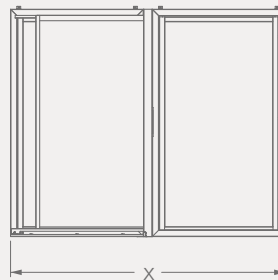

BR STANDS

BR004E STANDS

Code	Stand Size (x*y*z) cm	Panels qty	Panel Size cm	Max kg	Packing cm	Total kg
BR004E01	103*266*274	10	120*240	-	272*126*66	-

BR STANDS

BR005A STANDS

RIGHT

Code	Stand Size (x*y*z) cm	Panels qty	Panel Size cm	Max kg	Packing cm	Total kg
BR005A01	252*209*92	12+2	101*193	-	-	-
BR005A02	252*217*92	12+2	101*201	-	-	-