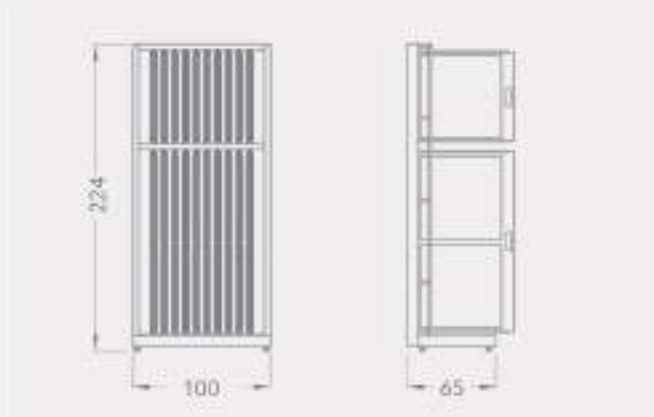

BR STANDS

BR023C

STANDS

Code	Stand Size (x*y*z) cm	Panels qty	Panel Size cm	Max kg	Packing cm	Total kg
BR023C01	100*224*65	10*2	65*69	-	-	-
BR023C01	-	10*2	69*131	-	-	-

BR STANDS

BR023D

STANDS

Code	Stand Size (x*y*z) cm	Panels qty	Panel Size cm	Max kg	Packing cm	Total kg
BR023D01	100*224*65	10*2	65*69	-	-	-
-	-	10*2	69*131	-	-	-