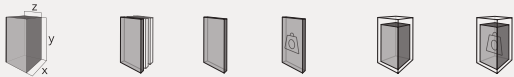

BR STANDS

BR004E STANDS

Code	Stand Size (x*y*z) cm	Panels qty	Panel Size cm	Max kg	Packing cm	Total kg
BR004E01	103*266*274	10	120*240	-	272*126*66	-

BR STANDS

BR005A STANDS

RIGHT

Code	Stand Size (x*y*z) cm	Panels qty	Panel Size cm	Max kg	Packing cm	Total kg
BR005A01	252*209*92	12+2	101*193	-	-	-
BR005A02	252*217*92	12+2	101*201	-	-	-