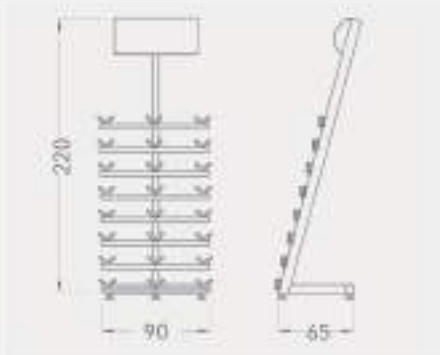

BT TOTEMS

BT030B

TOTEMS

Code	Stand Size (x*y*z) cm	Panels qty	Panel Size cm	Max kg	Packing cm	Total kg
BT030B01	90*220*65	24	33*33	-	104*85*230	-