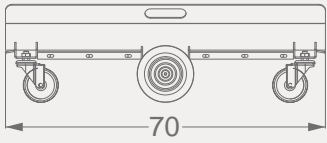

BU001S

TROLLEY

Code	Stand Size (x*y*z) cm	Panels qty	Panel Size cm	Max kg	Packing cm	Total kg
BU001S05	24*21*70	-	-	-	-	-