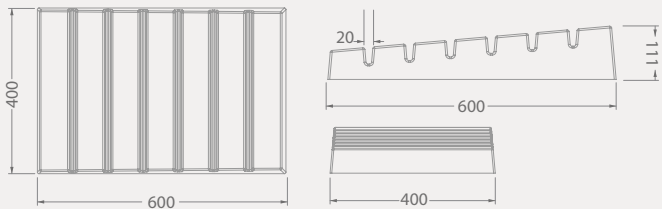

BF002A01

POLFORM

Code	Stand Size (x*y*z) cm	Size(x*x1) cm	Max kg	Packing cm	Total kg
BF002A01	40*60*11	-	-	-	-