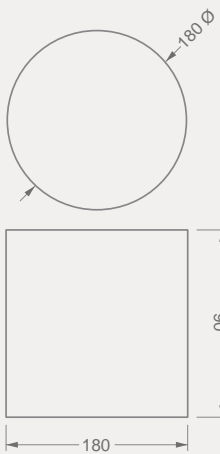

BS ARMATURE DISPLAYS

BS047A01

Code	Stand Size (x*y*z) cm	Panels qty	Panel Size cm	Max kg	Packing cm	Total kg
BS047A01	40*160*1,8	-	-	-	-	-

BS048A01

Code	Stand Size (x*y*z) cm	Panels qty	Panel Size cm	Max kg	Packing cm	Total kg
BS048A01	180*90	-	-	-	-	-