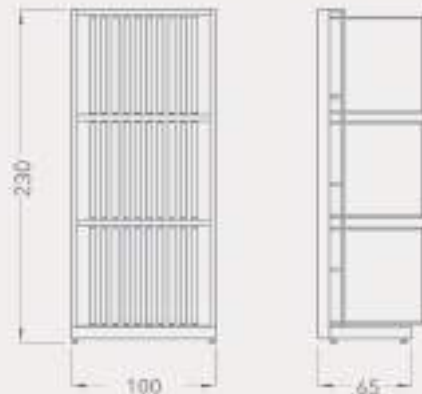

BR024D

STANDS

Code	Stand Size (x*y*z) cm	Panels qty	Panel Size cm	Max kg	Packing cm	Total kg
BR024D01	100*224*65	10*2	60*60	-	-	-
-	-	10*2	60*120	-	-	-

BR STANDS

BR024E

STANDS

Code	Stand Size (x*y*z) cm	Panels qty	Panel Size cm	Max kg	Packing cm	Total kg
BR024E01	100*230*65	30*2	60*60	-	-	-