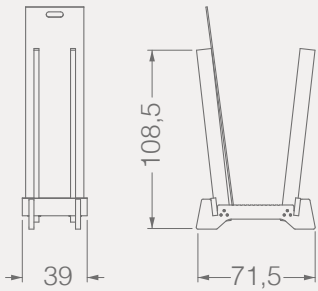

BC083A

CRADLES

Code	Stand Size	Panels	Panel Size	Max	Packing	Total
	cm	qty	cm	kg	cm	kg
BC083A01	39*108,5*71,5	12	35*160	-	-	-