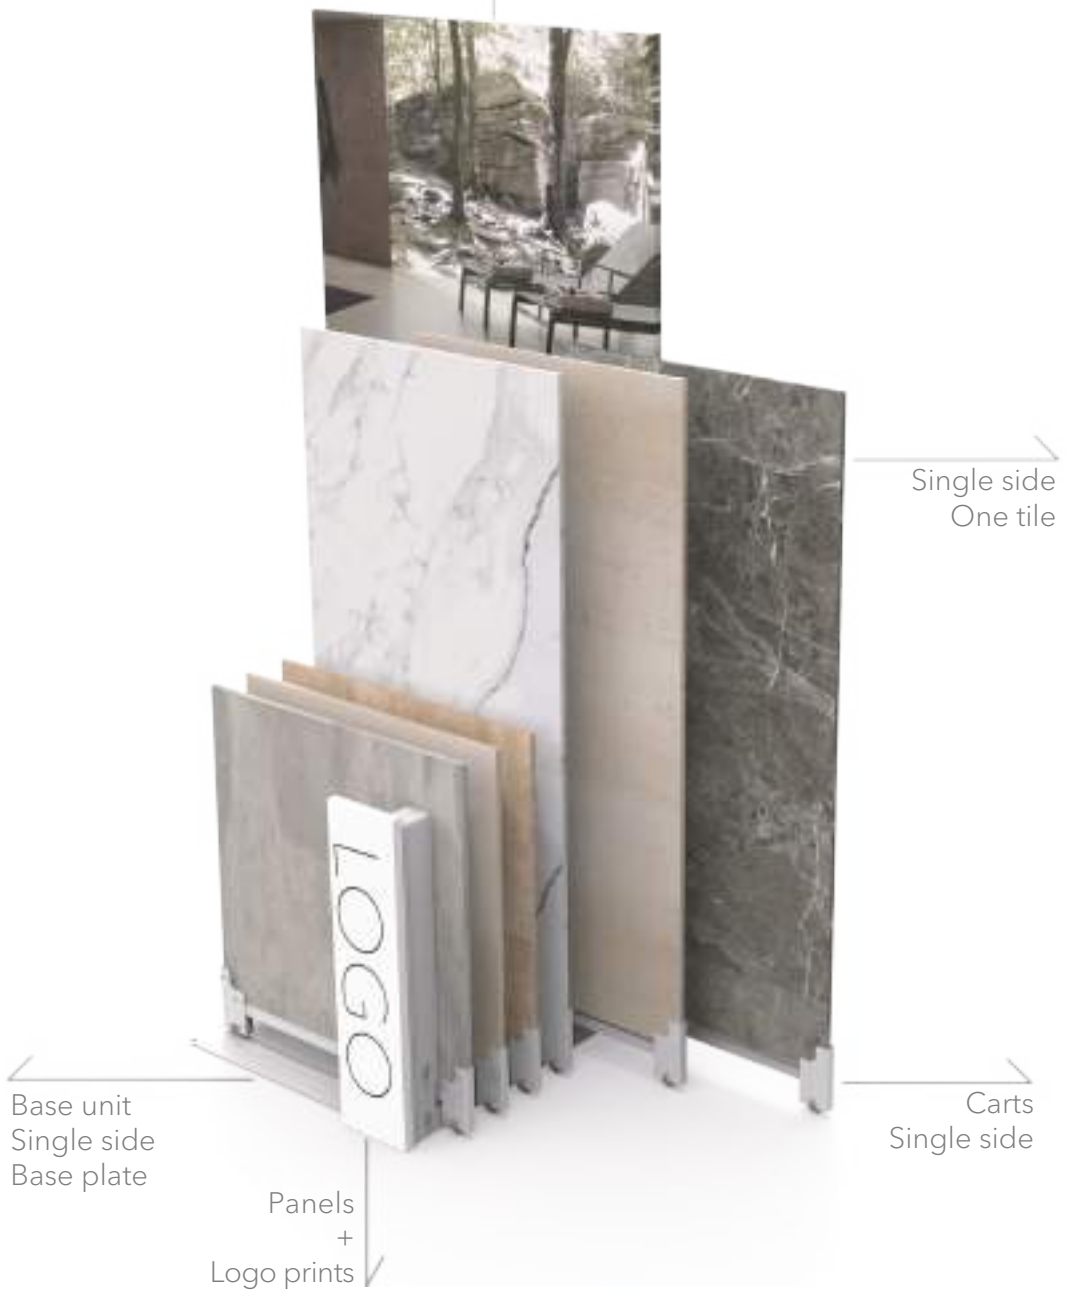

BX M SERIES SINGLE SIDED

FOR
MORE
INFO

Panels
Digital prints

BX M SERIES SINGLE SIDED

Code	Stand Size (x*y*z) cm	Panels qty	Panel Size cm	Max kg	Packing cm	Total kg
------	--------------------------	---------------	------------------	-----------	---------------	-------------