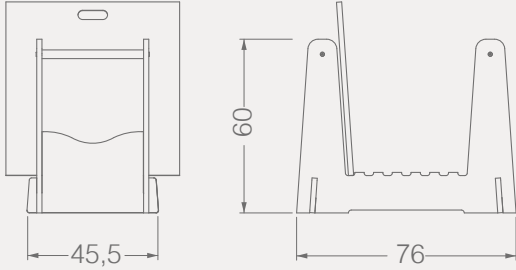

BC CRADLES

BC104A

CRADLES

Code	Stand Size	Panels	Panel Size	Max	Packing	Total
	cm	qty	cm	kg	cm	kg
BC104A01	45,5*60*76	6	-	-	-	-