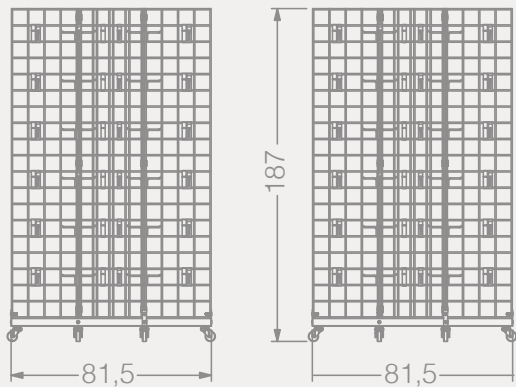

BT078A

STANDS

Code	Stand Size (x*y*z) cm	Panels qty	Panel Size cm	Max kg	Packing cm	Total kg
BT078A01	81,5*187*81,5	-	-	-	-	-