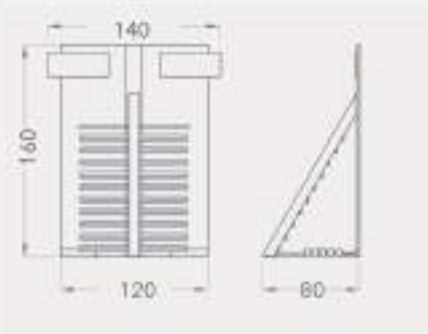

BT TOTEMS

BT028C

TOTEMS

Code	Stand Size	Panels	Panel Size	Max	Packing	Total
	(x*y*z) cm	qty	cm	kg	cm	kg
BT028C01	120*160*80	28	60*60	-	155*75*195	-