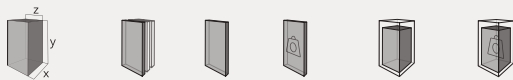

BR028D

STANDS

Code	Stand Size (x*y*z) cm	Panels qty	Panel Size cm	Max kg	Packing cm	Total kg
BR028D01	100*220*100	48	64*47	-	-	-

BR029C
STANDS

Code	Stand Size (x*y*z) cm	Panels qty	Panel Size cm	Max kg	Packing cm	Total kg
BR029C01	95*235*95	8*3	65*69	-	-	-