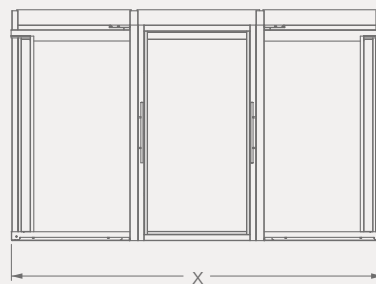

BR004C
STANDS

DOUBLE

Code	Stand Size (x*y*z) cm	Panels qty	Panel Size cm	Max kg	Packing cm	Total kg
BR004C01	363*226*101	24+3	101*193	-	-	-
BR004C02	363*234*101	24+3	101*201	-	-	-
BR004C03	363*226*116	28+3	101*193	-	-	-
BR004C04	363*233*138	34+3	101*193	-	-	-
BR004C05	363*234*124	30+3	101*201	-	-	-