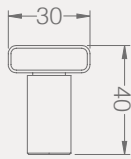

BU002K

HANDLES ZET

Code	Stand Size (x*y*z) cm	Size(x*x1) cm	Max kg	Packing cm	Total kg
BU002K01	-	430*150	-	-	-
BU002K02	-	580*300	-	-	-
BU002K03	-	730*450	-	-	-
BU002K04	-	880*600	-	-	-
BU002K05	-	1180*900	-	-	-
BU002K06	-	1180*900	-	-	-
BU002K07	-	1480*1200	-	-	-