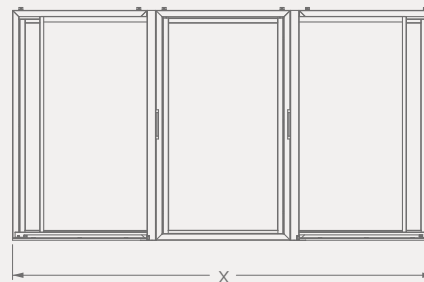

BR005C
STANDS

DOUBLE

Code	Stand Size (x*y*z) cm	Panels qty	Panel Size cm	Max kg	Packing cm	Total kg
BR005C01	382*209*92	24+3	101*193	-	-	-
BR005C02	382*217*92	24+3	101*201	-	-	-
BR005C03	382*217*98	26+3	101*201	-	-	-
BR005C04	442*256*98	26+3	121*241	-	-	-