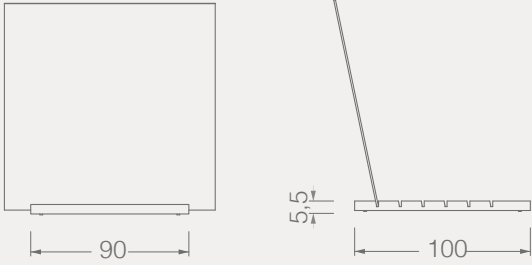

BC039A

CRADLES

Code	Stand Size	Panels	Panel Size	Max	Packing	Total
	cm	qty	cm	kg	cm	kg
BC039A01	52*60*62	12	45*90	-	-	-

BC CRADLES

BC040A

CRADLES

Code	Stand Size	Panels	Panel Size	Max	Packing	Total
	cm	qty	cm	kg	cm	kg
BC040A01	90*5,5*100	6	120*120	-	-	-