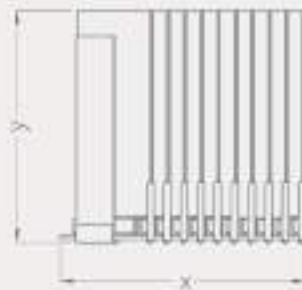

BX097T00

RIGHT

BX097T01	134*115*79	10*1	45*90	-	-	-
BX097T02	134*134*79	10*1	60*120	-	-	-
BX097T03	134*150*79	10*1	80*80	-	-	-
BX097T04	134*160*79	10*1	90*90	-	-	-