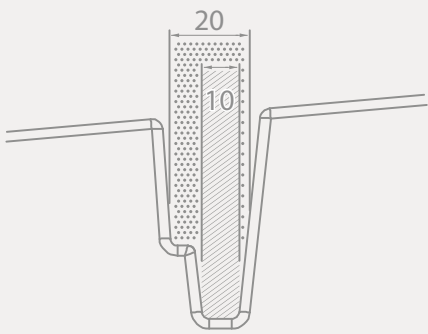

BF001A02

POLFORM

Code	Stand Size	Size(x*x1)	Max	Packing	Total
	(x*y*z) cm	cm	kg	cm	kg
BF001A02	40*60*6	-	-	-	-

BF001B01

POLFORM

Code	Stand Size (x*y*z) cm	Size(x*x1) cm	Max kg	Packing cm	Total kg
BF001B01	40*70*9	1-2	-	-	-