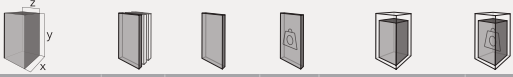

BT TOTEMS

BT063A

TOTEMS

Code	Stand Size	Panels	Panel Size	Max	Packing	Total
	(x*y*z) cm	qty	cm	kg	cm	kg
BT063A01	87*200*40	10	56*80	-	-	-