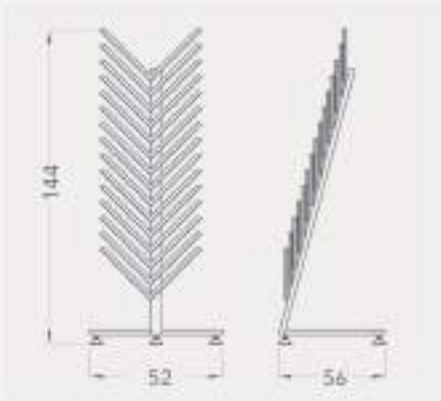

BT TOTEMS

BT030H

TOTEMS

Code	Stand Size (x*y*z) cm	Panels qty	Panel Size cm	Max kg	Packing cm	Total kg
BT030H01	52*144*56	15	33*33	-	132*60*179	-