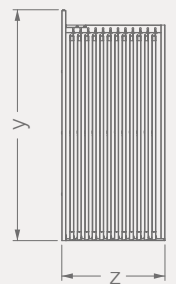

BR004C
STANDS

DOUBLE

Code	Stand Size (x*y*z) cm	Panels qty	Panel Size cm	Max kg	Packing cm	Total kg
BR004C01	363*226*101	24+3	101*193	-	-	-
BR004C02	363*234*101	24+3	101*201	-	-	-
BR004C03	363*226*116	28+3	101*193	-	-	-
BR004C04	363*233*138	34+3	101*193	-	-	-
BR004C05	363*234*124	30+3	101*201	-	-	-