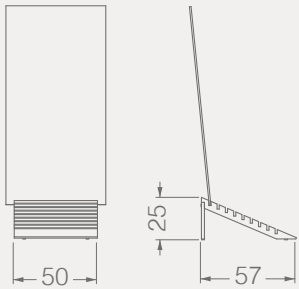

BC CRADLES

BC047A

CRADLES

Code	Stand Size	Panels	Panel Size	Max	Packing	Total
	cm	qty	cm	kg	cm	kg
BC047A01	38*48*49,5	10	-	-	-	-

BC051A

CRADLES

Code	Stand Size	Panels	Panel Size	Max	Packing	Total
	cm	qty	cm	kg	cm	kg
BC051A01	50*25*57	9	-	-	-	-