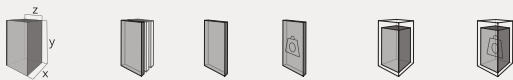

BR019A

STANDS

Code	Stand Size (x*y*z) cm	Panels qty	Panel Size cm	Max kg	Packing cm	Total kg
BR019A01	185*217*75	5*2	101*193	-	-	-
BR019A02	185*225*75	5*2	101*201	-	-	-