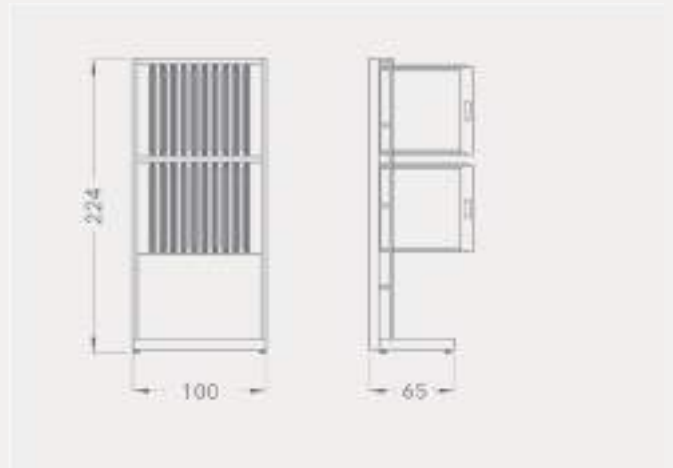

BR STANDS

BR023A

STANDS

Code	Stand Size (x*y*z) cm	Panels qty	Panel Size cm	Max kg	Packing cm	Total kg
BR023A01	100*224*65	20*2	65*69	-	-	-

BR023B
STANDS

Code	Stand Size (x*y*z) cm	Panels qty	Panel Size cm	Max kg	Packing cm	Total kg
BR023B01	100*224*65	10*2	69*131	-	-	-