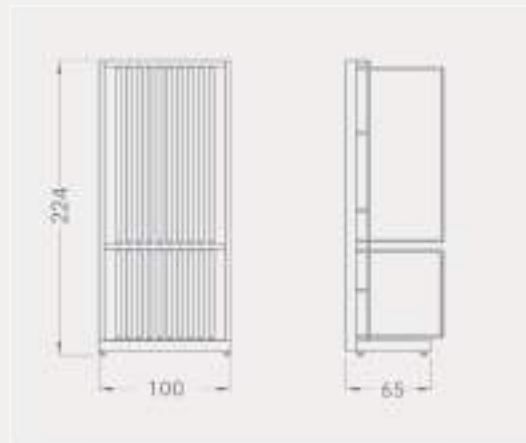

BR024B

STANDS

Code	Stand Size (x*y*z) cm	Panels qty	Panel Size cm	Max kg	Packing cm	Total kg
BR024B01	100*224*65	10*2	60*120	-	-	-

BR024C

STANDS

Code	Stand Size (x*y*z) cm	Panels qty	Panel Size cm	Max kg	Packing cm	Total kg
BR024C01	100*224*65	10*2	60*60	-	-	-
-	-	10*2	60*120	-	-	-