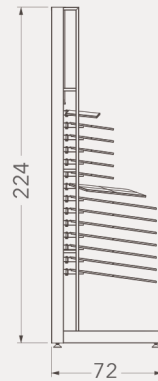

BR024P

STANDS

Code	Stand Size (x*y*z) cm	Panels qty	Panel Size cm	Max kg	Packing cm	Total kg
BR024P01	88*224*72	64	20*20	-	-	-