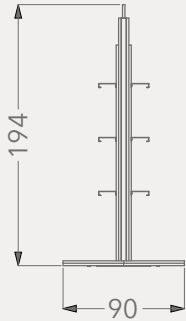

BS034A

ARMATURE DISPLAYS

Code	Stand Size	Panels	Panel Size	Max	Packing	Total
	(x*y*z) cm	qty	cm	kg	cm	kg
BS034A01	90*190*90	-	-	-	99*211*199	-