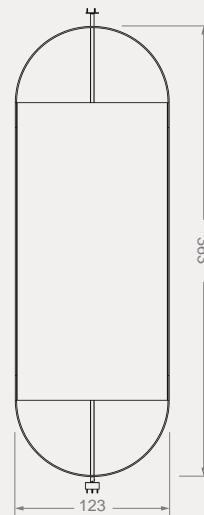

BT587A

STANDS

Code	Stand Size (x*y*z) cm	Panels qty	Panel Size cm	Max kg	Packing cm	Total kg
BT587A01	123*363*7	2	120*240	-	-	-