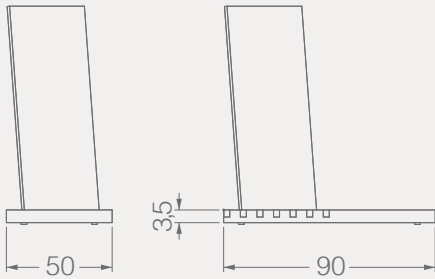

BC CRADLES

BC077A

CRADLES

Code	Stand Size	Panels	Panel Size	Max	Packing	Total
	cm	qty	cm	kg	cm	kg
BC077A01	50*3,5*90	7	-	-	-	-