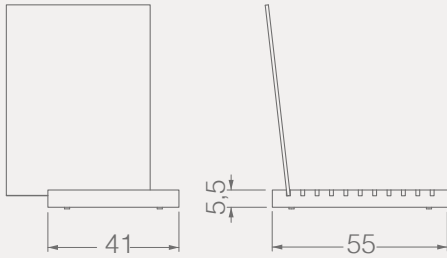

BC CRADLES

BC036A

CRADLES

Code	Stand Size	Panels	Panel Size	Max	Packing	Total
	cm	qty	cm	kg	cm	kg
BC036A01	41*5,5*55	11	-	-	-	-