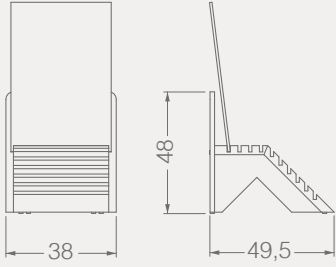

BC CRADLES

BC047A

CRADLES

Code	Stand Size	Panels	Panel Size	Max	Packing	Total
	cm	qty	cm	kg	cm	kg
BC047A01	38*48*49,5	10	-	-	-	-