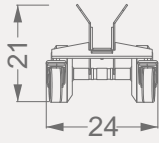

BU001S

TROLLEY

Code	Stand Size (x*y*z) cm	Panels qty	Panel Size cm	Max kg	Packing cm	Total kg
BU001S05	24*21*70	-	-	-	-	-