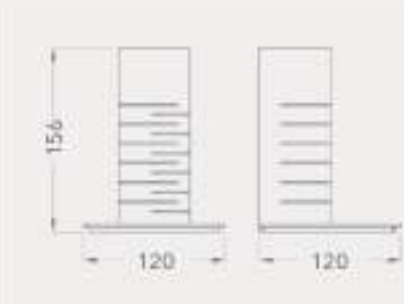

BT TOTEMS

BT074A

TOTEMS

Code	Stand Size (x*y*z) cm	Panels qty	Panel Size cm	Max kg	Packing cm	Total kg
BT074A01	120*156*120	12	80*80	-	-	-