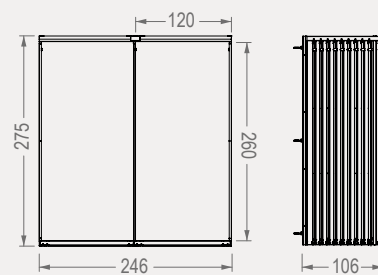

**BIG
SLABS** **NEW**

BR012J

STANDS

Code	Stand Size (x*y*z) cm	Panels qty	Panel Size cm	Max kg	Packing cm	Total kg
BR012J01	246*275*106	10	260x120	-	-	-
BR012J02	246*255*106	10	240x120	-	-	-

VERTICAL, PULL