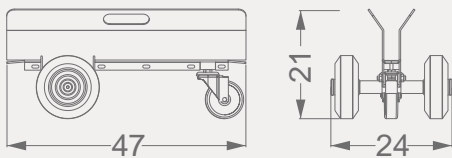

BU001S

TROLLEY

Code	Stand Size (x*y*z) cm	Panels qty	Panel Size cm	Max kg	Packing cm	Total kg
BU001S01	24*21*70	-	-	-	-	-

BU001S

TROLLEY

Code	Stand Size (x*y*z) cm	Panels qty	Panel Size cm	Max kg	Packing cm	Total kg
BU001S02	24*21*70	-	-	-	-	-