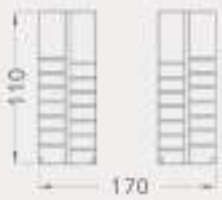

BT TOTEMS

BT060C

TOTEMS

Code	Stand Size (x*y*z) cm	Panels qty	Panel Size cm	Max kg	Packing cm	Total kg
BT060C01	76*118*90	10	60*60	-	-	-

BT061C

TOTEMS

Code	Stand Size (x*y*z) cm	Panels qty	Panel Size cm	Max kg	Packing cm	Total kg
BT061C01	170*110*78	21	60*60	-	-	-
-	-	-	60*120	-	-	-