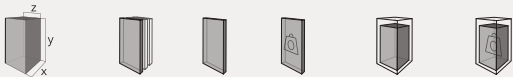

FOR VIDEO

BR STANDS

AUTOMATIC SLIDING DISPLAY WITH REMOTE CONTROLLED

BR008M STANDS

TOUCH

Code	Stand Size (x*y*z) cm	Panels qty	Panel Size cm	Max kg	Packing cm	Total kg
BR008M01	397*288*115	6+2	181*241	-	-	-
BR008M02	397*328*115	6+2	181*281	-	-	-