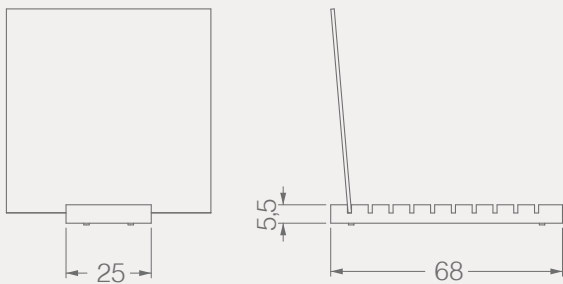

BC CRADLES

BC077A

CRADLES

Code	Stand Size	Panels	Panel Size	Max	Packing	Total
	cm	qty	cm	kg	cm	kg
BC077A01	50*3,5*90	7	-	-	-	-

BC078A

CRADLES

Code	Stand Size	Panels	Panel Size	Max	Packing	Total
	cm	qty	cm	kg	cm	kg
BC078A01	25*5,5*68	10	-	-	-	-