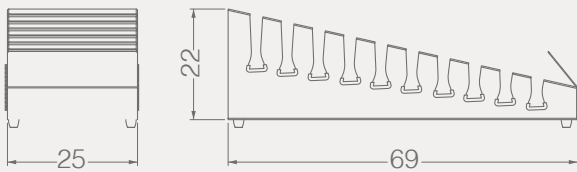

Code	Stand Size	Panels	Panel Size	Max	Packing	Total
	cm	qty	cm	kg	cm	kg
BC069A01	25*26,5*65	12	-	-	-	-

BC070A

SHEET METAL

CRADLES

Code	Stand Size	Panels	Panel Size	Max	Packing	Total
	cm	qty	cm	kg	cm	kg
BC070A01	25*22*69	10	-	-	-	-