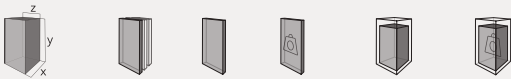

BT040A

TOTEMS

Code	Stand Size (x*y*z) cm	Panels qty	Panel Size cm	Max kg	Packing cm	Total kg
BT040A01	123*240*60	52	65*69	-	-	-