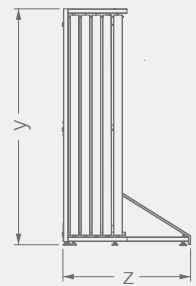

BR021C
STANDS

CHIPBOARD+CERAMIC

Code	Stand Size (x*y*z) cm	Panels qty	Panel Size cm	Max kg	Packing cm	Total kg
BR021C01	310*208*120	10*2	101*193	-	-	-
BR021C02	310*216*120	10*2	101*201	-	-	-