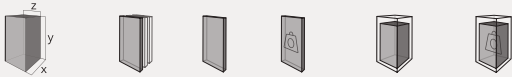

BT TOTEMS

BT064A

TOTEMS

Code	Stand Size (x*y*z) cm	Panels qty	Panel Size cm	Max kg	Packing cm	Total kg
BT064A01	54*182*43	36	15*15	-	86*66*143	-

BT066A

TOTEMS

Code	Stand Size (x*y*z) cm	Panels qty	Panel Size cm	Max kg	Packing cm	Total kg
BT066A01	400*177*35	25	25*25	-	-	-