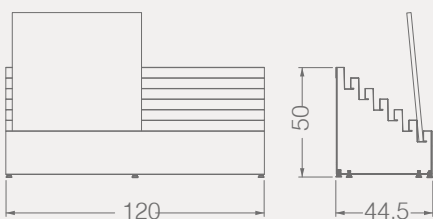

CRADLES- SHEET METAL

Code	Stand Size	Panels	Panel Size	Max	Packing	Total
	cm	qty	cm	kg	cm	kg
BC125A01	120*50*44,5	12	60*60	-	-	-