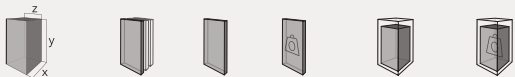

BS046A

ADJUSTABLE FLOOR STEP

Code	Stand Size	Panels	Panel Size	Max	Packing	Total
	(x*y*z) cm	qty	cm	kg	cm	kg
BS046A02	12*5*12	-	-	-	-	-
BS046A04	12*12,5*12	-	-	-	-	-