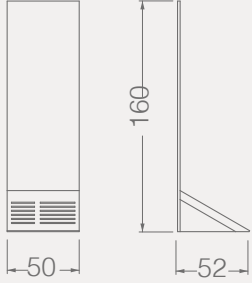

BC117A

CRADLES

Code	Stand Size	Panels	Panel Size	Max	Packing	Total
	cm	qty	cm	kg	cm	kg
BC117A01	78*175*50	6+6+6	15*90	-	-	-

BC CRADLES

BC117B

CRADLES

Code	Stand Size	Panels	Panel Size	Max	Packing	Total
	cm	qty	cm	kg	cm	kg
BC117B01	50*160*52	6+6	15*90	-	-	-