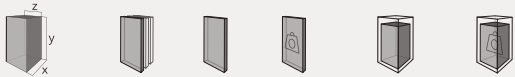

BS046A

ADJUSTABLE FLOOR PLATFORM

Code	Stand Size	Panels	Panel Size	Max	Packing	Total
	(x*y*z) cm	qty	cm	kg	cm	kg
BS046A01	69*69	-	-	-	-	-
BS046A03	60*60	-	-	-	-	-
BS046A05	100*200	-	-	-	-	-
BS046A06	100*100	-	-	-	-	-

NEW