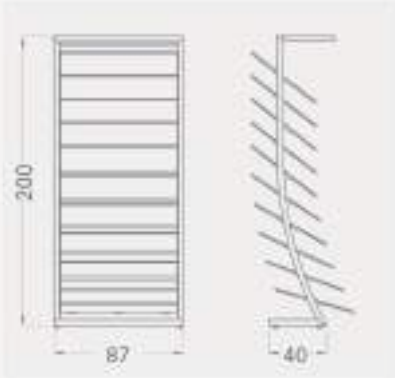

BT TOTEMS

BT063A

TOTEMS

Code	Stand Size	Panels	Panel Size	Max	Packing	Total
	(x*y*z) cm	qty	cm	kg	cm	kg
BT063A01	87*200*40	10	56*80	-	-	-