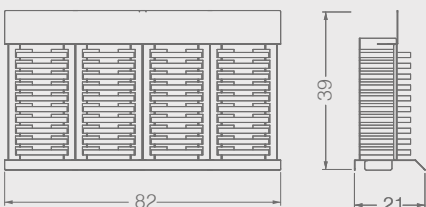

20mm

BC202D

SHEET METAL

CRADLES

Code	Stand Size	Panels	Panel Size	Max	Packing	Total
	cm	qty	cm	kg	cm	kg
BC202D01	82*39*21	40	15*15	-	-	-

20mm

BC CRADLES

BC204A