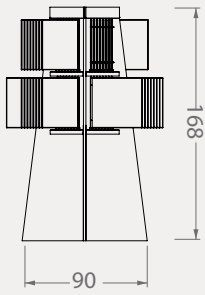

BT027E

TOTEMS

Code	Stand Size (x*y*z) cm	Panels qty	Panel Size cm	Max kg	Packing cm	Total kg
BT027E01	90*168*90	64	36*36	-	-	-

BT027K

TOTEMS

Code	Stand Size (x*y*z) cm	Panels qty	Panel Size cm	Max kg	Packing cm	Total kg
BT027K01	86*197*78	36	35*35	-	64*101*254	-

*BW053M01 coded hanger used in the model.
The hangers are ordered separately