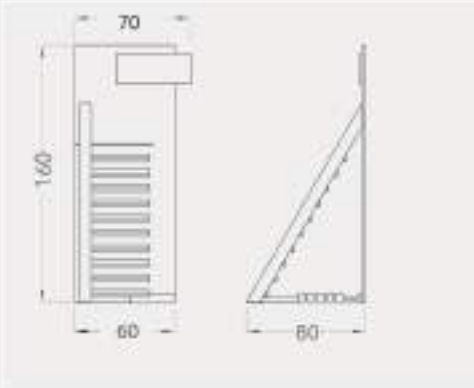

BT TOTEMS

BT028A

TOTEMS

Code	Stand Size	Panels	Panel Size	Max	Packing	Total
	(x*y*z) cm	qty	cm	kg	cm	kg
BT028A01	70*160*80	14	60*60	-	-	-