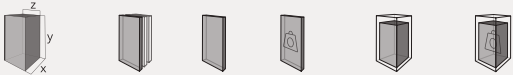

BR018A
STANDS

CHIPBOARD+ CERAMIC

Code	Stand Size (x*y*z) cm	Panels qty	Panel Size cm	Max kg	Packing cm	Total kg
BR018A01	150*232*85	7*2	101*193	-	-	-
BR018A02	150*240*85	7*2	101*201	-	-	-

BR018C
STANDS

CHIPBOARD+CERAMIC