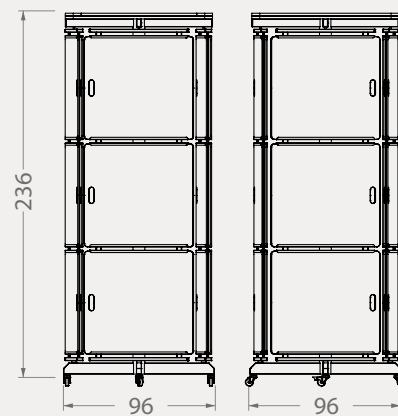

BR028D

STANDS

Code	Stand Size (x*y*z) cm	Panels qty	Panel Size cm	Max kg	Packing cm	Total kg
BR028D01	100*220*100	48	64*47	-	-	-

BR029C
STANDS

Code	Stand Size (x*y*z) cm	Panels qty	Panel Size cm	Max kg	Packing cm	Total kg
BR029C01	95*235*95	8*3	65*69	-	-	-