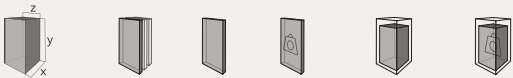

BR021A
STANDS

CHIPBOARD+CERAMIC

Code	Stand Size (x*y*z) cm	Panels qty	Panel Size cm	Max kg	Packing cm	Total kg
BR021A01	338*208*122	24+2	101*193	-	-	-
BR021A02	338*216*122	24+2	101*201	-	-	-