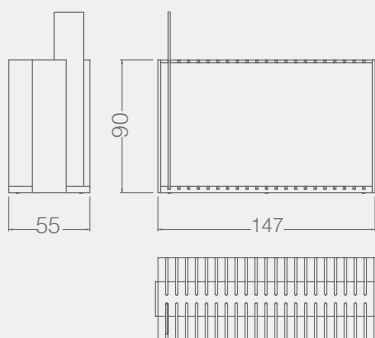

BC130B

CRADLES

Code	Stand Size cm	Panels qty	Panel Size cm	Max kg	Packing cm	Total kg
BC130B01	55*90*147	21+21	20*120	-	-	-