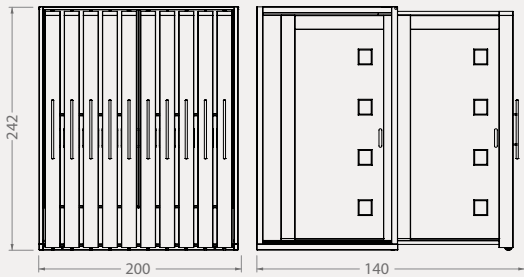

BR702A

STAND DOOR SERIES

Code	Stand Size	Panels	Panel Size	Max	Packing	Total
	(x*y*z) cm	qty	cm	kg	cm	kg
BR702A01	185*248*162	6	88*208	-	115*110*230	-