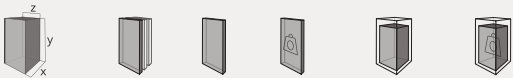

BR021C
STANDS

CHIPBOARD+CERAMIC

Code	Stand Size (x*y*z) cm	Panels qty	Panel Size cm	Max kg	Packing cm	Total kg
BR021C01	310*208*120	10*2	101*193	-	-	-
BR021C02	310*216*120	10*2	101*201	-	-	-