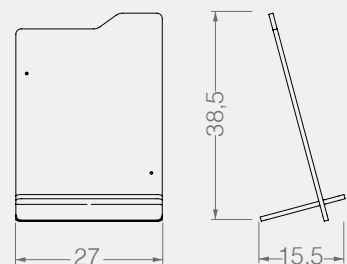

CRADLES

Code	Stand Size	Panels	Panel Size	Max	Packing	Total
	cm	qty	cm	kg	cm	kg
BC204A01	45*12*26	1	60*120	-	-	-
BC204A02	45*12*26	1	90*135	-	-	-

BC206A

CRADLES

Code	Stand Size	Panels	Panel Size	Max	Packing	Total
	cm	qty	cm	kg	cm	kg
BC206A01	27*38,5*15,5	-	A4	-	-	-