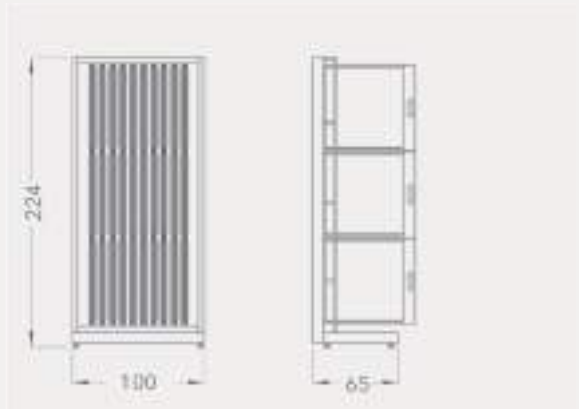

BR STANDS

BR023E

STANDS

Code	Stand Size (x*y*z) cm	Panels qty	Panel Size cm	Max kg	Packing cm	Total kg
BR023E01	100*230*65	30*2	65*69	-	-	-

BR STANDS

BR023G

STANDS

Code	Stand Size (x*y*z) cm	Panels qty	Panel Size cm	Max kg	Packing cm	Total kg
BR023G01	100*224*65	30*2	variable	-	-	-