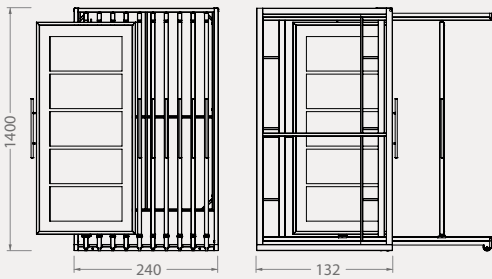

BR706A

STAND DOOR SERIES

Code	Stand Size (x*y*z) cm	Panels qty	Panel Size cm	Max kg	Packing cm	Total kg
BR706A01	240*1400*132	10	203*90	-	100*121*80	-