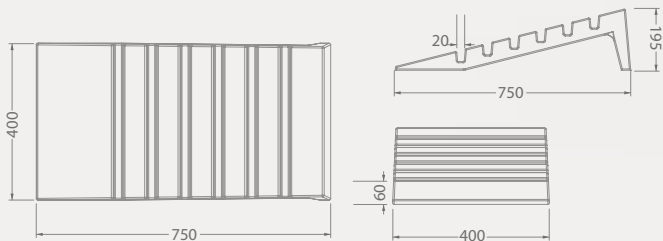

BF003B02

POLFORM

Code	Stand Size	Size(x*x1)	Max	Packing	Total
	(x*y*z) cm	cm	kg	cm	kg
BF003B02	40*75*19,5	-	-	-	-