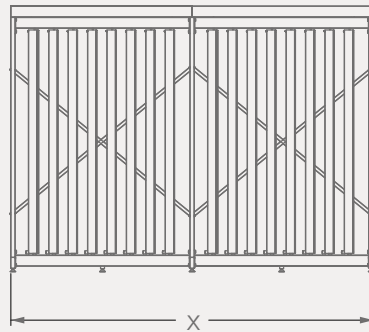

BR018C
STANDS

CHIPBOARD+CERAMIC

Code	Stand Size (x*y*z) cm	Panels qty	Panel Size cm	Max kg	Packing cm	Total kg
BR018C01	292*232*85	14*2	101*193	-	-	-
BR018C02	292*240*85	14*2	101*201	-	-	-