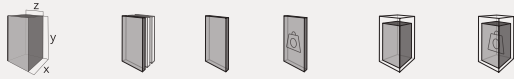

BX K SERIES OPEN LAM BOX

Double side
Two tiles

Open lami box
+
Logo prints

Simple mechanic
system
360° rotating

BX K SERIES OPEN LAM BOX

Code	Stand Size (x*y*z) cm	Panels qty	Panel Size cm	Max kg	Packing cm	Total kg
------	--------------------------	---------------	------------------	-----------	---------------	-------------