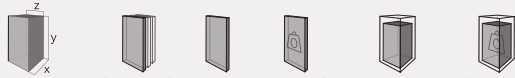

Tiles or
Digital prints

Logo prints

Double
Side
Two Tiles
or
Single side
One tile

BX U SERIES DOUBLE SIDED

Code	Stand Size (x*y*z) cm	Panels qty	Panel Size cm	Max kg	Packing cm	Total kg
------	--------------------------	---------------	------------------	-----------	---------------	-------------