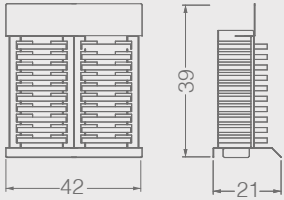

CRADLES

Code	Stand Size	Panels	Panel Size	Max	Packing	Total
	cm	qty	cm	kg	cm	kg
BC202B01	42*39*21	20	15*15	-	-	-