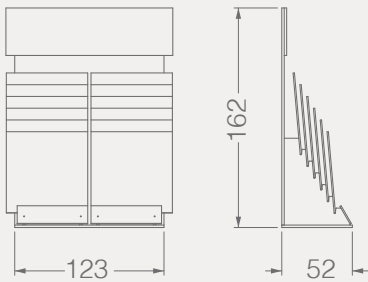

BC105A

CRADLES

Code	Stand Size	Panels	Panel Size	Max	Packing	Total
	cm	qty	cm	kg	cm	kg
BC105A01	123*162*52	12	60*60	-	-	-