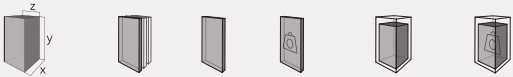

BT027T

TOTEMS

Code	Stand Size	Panels	Panel Size	Max	Packing	Total
	(x*y*z) cm	qty	cm	kg	cm	kg
BT027T01	90*188*60	54	33*33	-	66*202*66	-