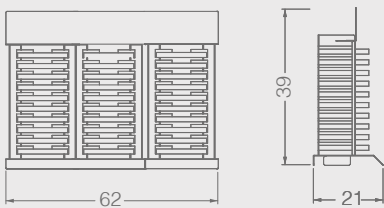

CRADLES

Code	Stand Size	Panels	Panel Size	Max	Packing	Total
	cm	qty	cm	kg	cm	kg
BC202B01	42*39*21	20	15*15	-	-	-

20mm

BC202C

SHEET METAL

CRADLES

Code	Stand Size	Panels	Panel Size	Max	Packing	Total
	cm	qty	cm	kg	cm	kg
BC202C01	62*39*21	30	15*15	-	-	-