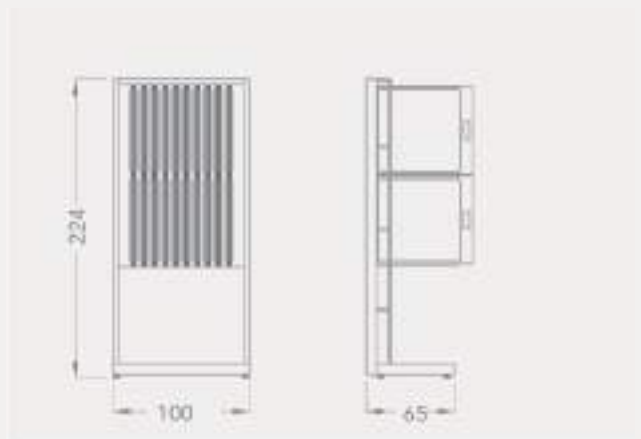

BR023H

STANDS

Code	Stand Size (x*y*z) cm	Panels qty	Panel Size cm	Max kg	Packing cm	Total kg
BR023H01	100*224*65	20*2	65*69	-	-	-