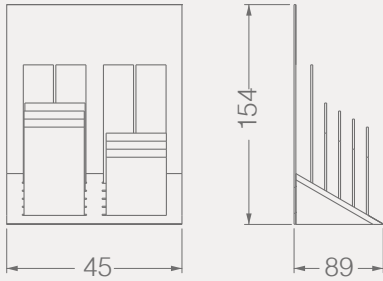

BC CRADLES

BC115A

CRADLES

Code	Stand Size	Panels	Panel Size	Max	Packing	Total
	cm	qty	cm	kg	cm	kg
BC115A01	45*154*89	10+10	-	-	-	-