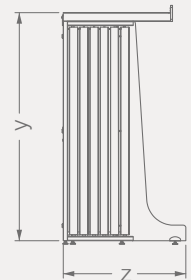

BR STANDS

BR020A
STANDS

CHIPBOARD+CERAMIC

Code	Stand Size (x*y*z) cm	Panels qty	Panel Size cm	Max kg	Packing cm	Total kg
BR020A01	337*220*120	24+2	101*193	-	120*116*230	-
BR020A02	337*230*120	24+2	101*201	-	120*116*230	-