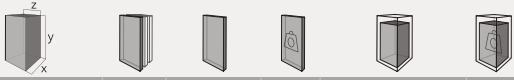

BT TOTEMS

BT028C

TOTEMS

Code	Stand Size	Panels	Panel Size	Max	Packing	Total
	(x*y*z) cm	qty	cm	kg	cm	kg
BT028C01	120*160*80	28	60*60	-	155*75*195	-