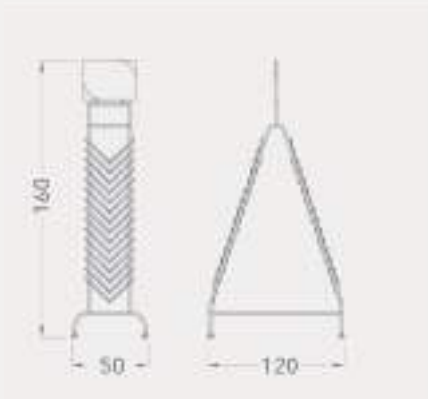

BT TOTEMS

BT028C

TOTEMS

Code	Stand Size	Panels	Panel Size	Max	Packing	Total
	(x*y*z) cm	qty	cm	kg	cm	kg
BT028C01	120*160*80	28	60*60	-	155*75*195	-

BT030A

TOTEMS

Code	Stand Size	Panels	Panel Size	Max	Packing	Total
	(x*y*z) cm	qty	cm	kg	cm	kg
BT030A01	50*160*120	30	33*33	-	-	-