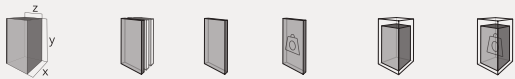

NEW

BT065A

TOTEMS

Code	Stand Size (x*y*z) cm	Panels qty	Panel Size cm	Max kg	Packing cm	Total kg
BT065A01	45x206x46	20	30*30	-	-	-

NEW

BT077A

TOTEMS

Code	Stand Size (x*y*z) cm	Panels qty	Panel Size cm	Max kg	Packing cm	Total kg
BT077A01	120*260*50	2	120*260	-	-	-