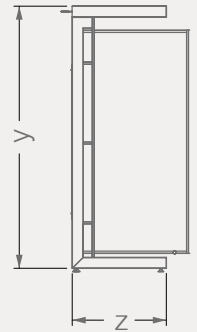

BR018C
STANDS

CHIPBOARD+CERAMIC

Code	Stand Size (x*y*z) cm	Panels qty	Panel Size cm	Max kg	Packing cm	Total kg
BR018C01	292*232*85	14*2	101*193	-	-	-
BR018C02	292*240*85	14*2	101*201	-	-	-