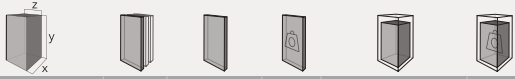

BU001S

TROLLEY

Code	Stand Size (x*y*z) cm	Panels qty	Panel Size cm	Max kg	Packing cm	Total kg
BU001S01	24*21*70	-	-	-	-	-