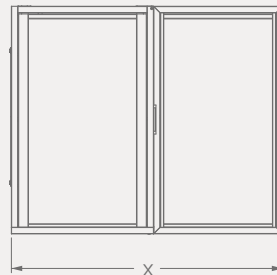

VERTICAL

BR STANDS

BR006A STANDS

RIGHT

Code	Stand Size (x*y*z) cm	Panels qty	Panel Size cm	Max kg	Packing cm	Total kg
BR006A01	248*208*85	10+2	101*193	-	-	-
BR006A02	248*216*85	10+2	101*201	-	-	-

BR006B STANDS