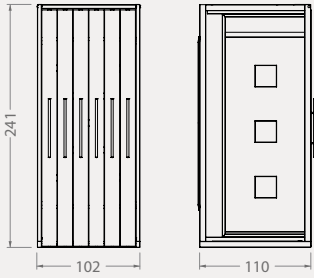

BR703A

STAND DOOR SERIES

Code	Stand Size	Panels	Panel Size	Max	Packing	Total
	(x*y*z) cm	qty	cm	kg	cm	kg
BR703A01	102*241*110	6	80*215	-	115*120*210	-

BR704A

STAND DOOR SERIES

Code	Stand Size	Panels	Panel Size	Max	Packing	Total
	(x*y*z) cm	qty	cm	kg	cm	kg
BR704A01	459*232*117	8	90*205	-	115*110*210	-