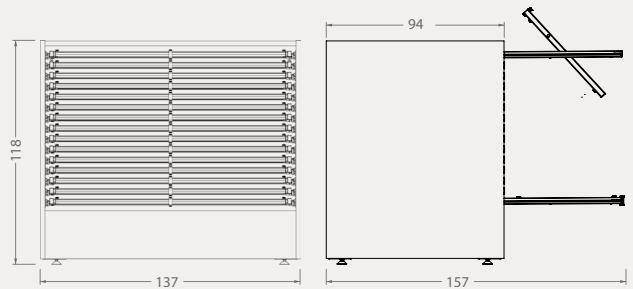

BD008A

DRAWERS

Code	Stand Size (x*y*z) cm	Panels qty	Panel Size cm	Max kg	Packing cm	Total kg
BD008A01	137*118*94	15*2	61*121	-	-	-