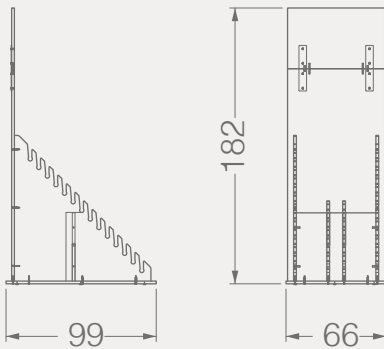

BC122A

CRADLES

Code	Stand Size	Panels	Panel Size	Max	Packing	Total
	cm	qty	cm	kg	cm	kg
BC122A01	66*182*99	40	30*60 60*60	-	-	-