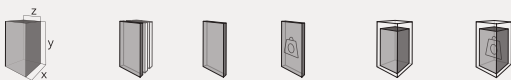

BR001M
STANDS

Code	Stand Size (x*y*z) cm	Panels qty	Panel Size cm	Max kg	Packing cm	Total kg
BR001M01	74*284*163	6*8	60*120	-	-	-
BR001M02	63*284*163	5*8	60*120	-	-	-
BR001M04	95*284*178	16*8	60*60	-	-	-
BR001M05	74*284*178	16*6	60*60	-	-	-