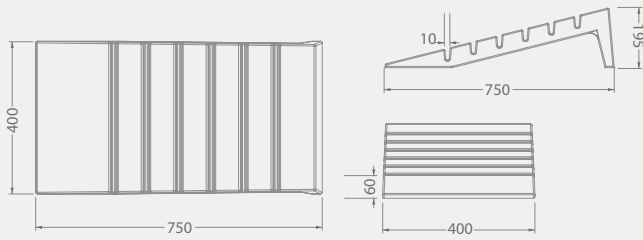

BF002B01

POLFORM

Code	Stand Size (x*y*z) cm	Size(x*x1) cm	Max kg	Packing cm	Total kg
BF002B01	40*70,5*15	-	-	-	-

BF003B01

POLFORM

Code	Stand Size	Size(x*x1)	Max	Packing	Total
	(x*y*z) cm	cm	kg	cm	kg
BF003B01	40*75*19,5	-	-	-	-