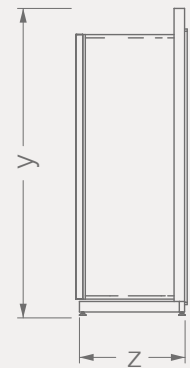

STANDS

Code	Stand Size (x*y*z) cm	Panels qty	Panel Size cm	Max kg	Packing cm	Total kg
BR019A01	185*217*75	5*2	101*193	-	-	-
BR019A02	185*225*75	5*2	101*201	-	-	-

BR019B

STANDS

Code	Stand Size (x*y*z) cm	Panels qty	Panel Size cm	Max kg	Packing cm	Total kg
BR019B01	225*232*55	8*2	81*201	-	-	-