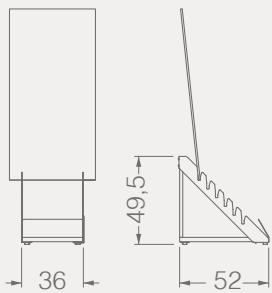

BC CRADLES

BC063A

CRADLES

Code	Stand Size	Panels	Panel Size	Max	Packing	Total
	cm	qty	cm	kg	cm	kg
BC063A01	45*39*72	10	-	-	-	-

BC065B

SHEET METAL

CRADLES

Code	Stand Size	Panels	Panel Size	Max	Packing	Total
	cm	qty	cm	kg	cm	kg
BC065B01	36*49,5*52	6	-	-	-	-