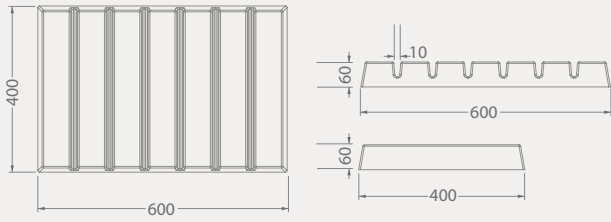

It has been designed in accordance with the needs, with color alternatives that allows different stones to be exhibited together.

10 mm marble 20 mm marble

BF001A01

POLFORM

Code	Stand Size	Size(x*x1)	Max	Packing	Total
	(x*y*z) cm	cm	kg	cm	kg
BF001A01	40*60*6	-	-	-	-