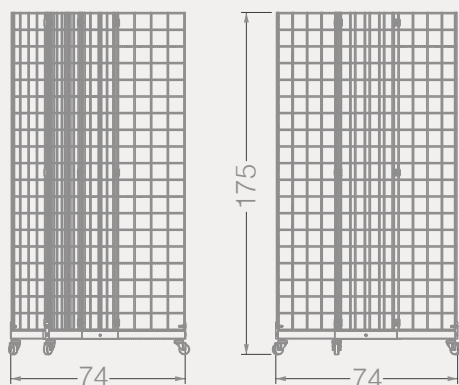

BT078C

STANDS

Code	Stand Size (x*y*z) cm	Panels qty	Panel Size cm	Max kg	Packing cm	Total kg
BT078C01	74*175*74	-	-	-	-	-