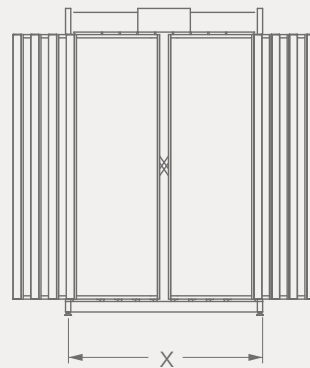

STANDS

Code	Stand Size (x*y*z) cm	Panels qty	Panel Size cm	Max kg	Packing cm	Total kg
BR019A01	185*217*75	5*2	101*193	-	-	-
BR019A02	185*225*75	5*2	101*201	-	-	-

BR019B

STANDS

Code	Stand Size (x*y*z) cm	Panels qty	Panel Size cm	Max kg	Packing cm	Total kg
BR019B01	225*232*55	8*2	81*201	-	-	-