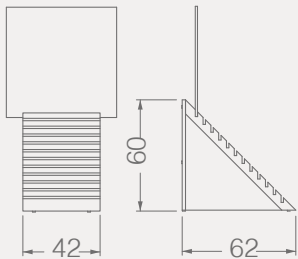

BC CRADLES

BC036A

CRADLES

Code	Stand Size	Panels	Panel Size	Max	Packing	Total
	cm	qty	cm	kg	cm	kg
BC036A01	41*5,5*55	11	-	-	-	-

BC038A

CRADLES

Code	Stand Size	Panels	Panel Size	Max	Packing	Total
	cm	qty	cm	kg	cm	kg
BC038A01	42*60*62	12	60*60	-	-	-