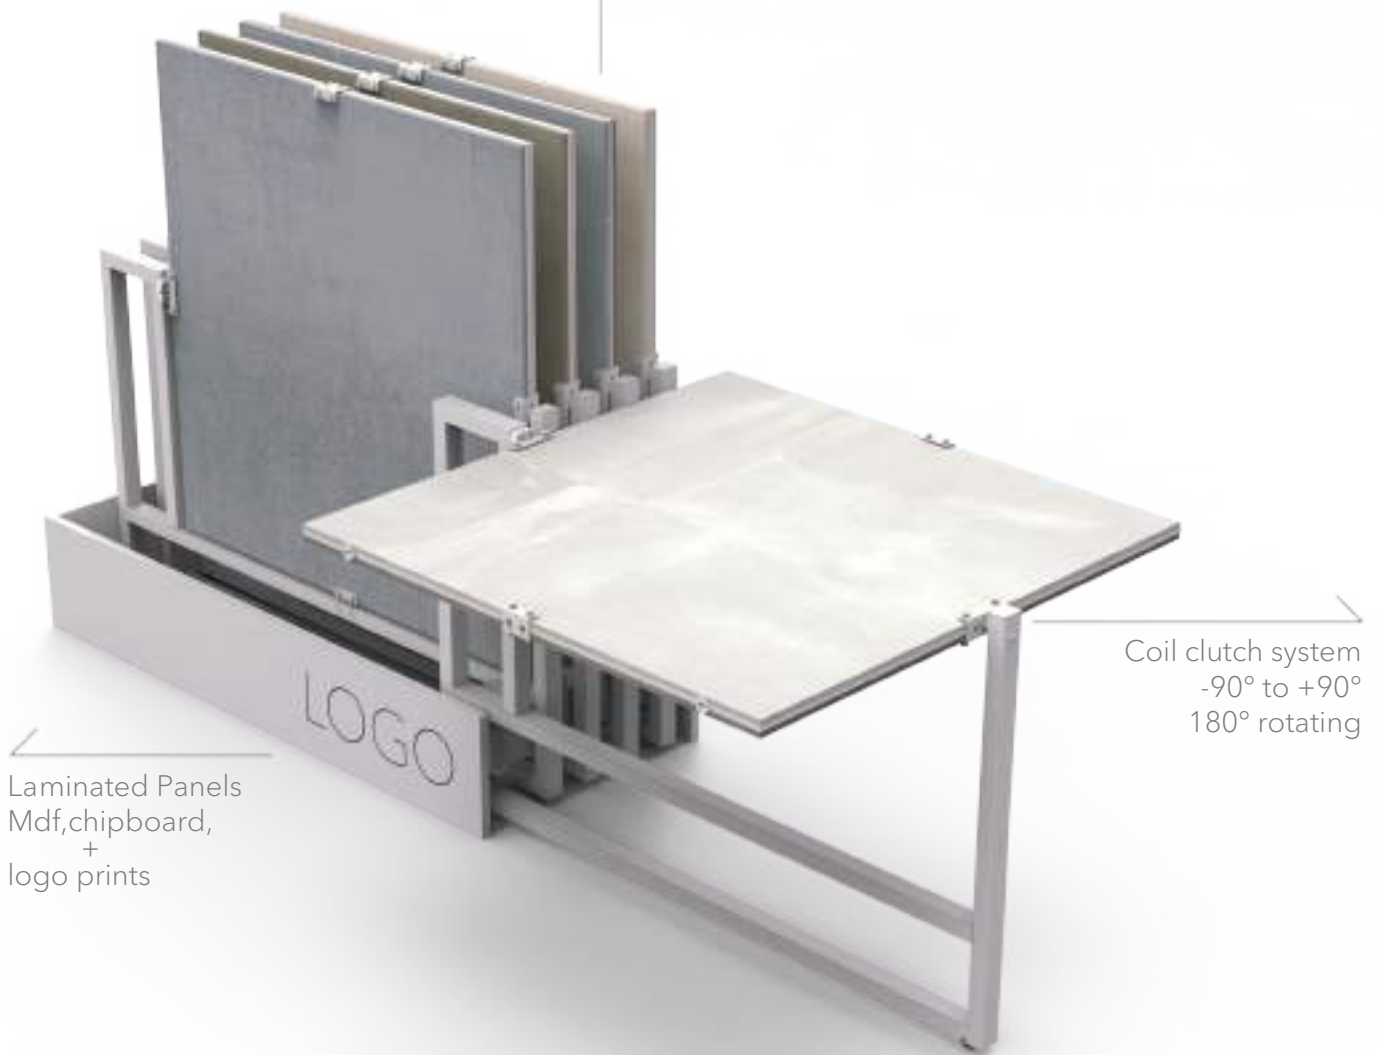

Laminated Panels
Mdf, chipboard,
+
logo prints

Coil clutch system
-90° to +90°
180° rotating