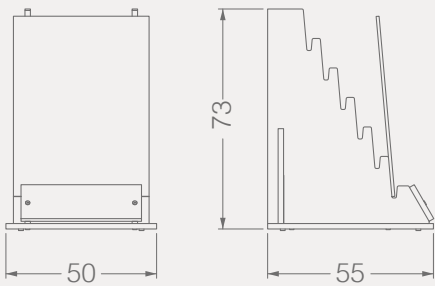

BC052A

CRADLES

Code	Stand Size	Panels	Panel Size	Max	Packing	Total
	cm	qty	cm	kg	cm	kg
BC052A01	50*55*73	6	-	-	-	-