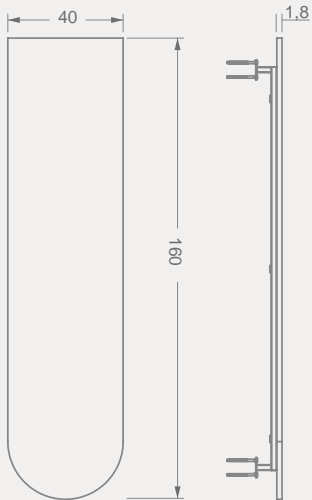

BS ARMATURE DISPLAYS

BS047A01

Code	Stand Size (x*y*z) cm	Panels qty	Panel Size cm	Max kg	Packing cm	Total kg
BS047A01	40*160*1,8	-	-	-	-	-