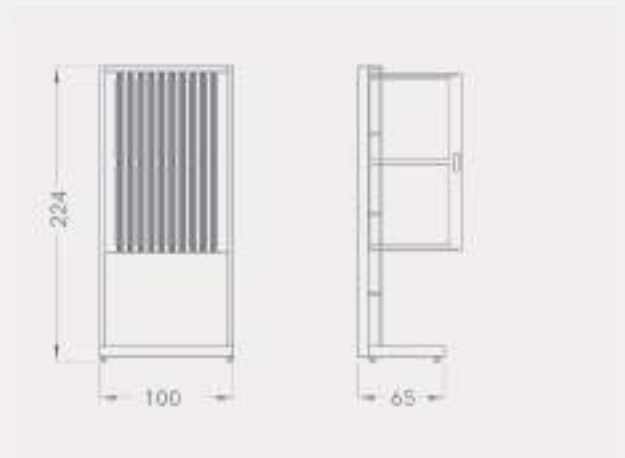

BR STANDS

BR023A

STANDS

Code	Stand Size (x*y*z) cm	Panels qty	Panel Size cm	Max kg	Packing cm	Total kg
BR023A01	100*224*65	20*2	65*69	-	-	-

BR023B
STANDS

Code	Stand Size (x*y*z) cm	Panels qty	Panel Size cm	Max kg	Packing cm	Total kg
BR023B01	100*224*65	10*2	69*131	-	-	-