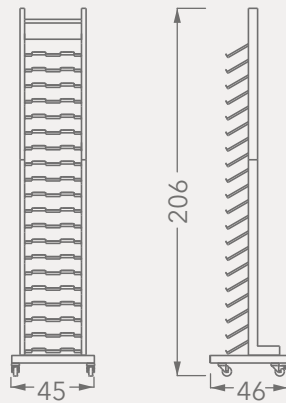

NEW

BT065A

TOTEMS

Code	Stand Size (x*y*z) cm	Panels qty	Panel Size cm	Max kg	Packing cm	Total kg
BT065A01	45x206x46	20	30*30	-	-	-

NEW

BT077A

TOTEMS

Code	Stand Size (x*y*z) cm	Panels qty	Panel Size cm	Max kg	Packing cm	Total kg
BT077A01	120*260*50	2	120*260	-	-	-