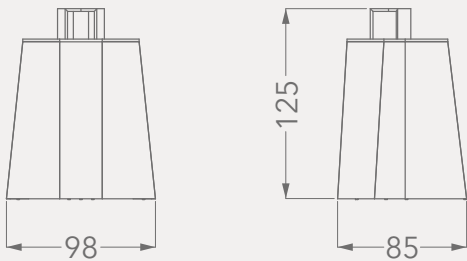

BS032A

ARMATURE DISPLAYS

Code	Stand Size	Panels	Panel Size	Max	Packing	Total
	(x*y*z) cm	qty	cm	kg	cm	kg
BS032A01	97*145*85	-	-	-	-	-