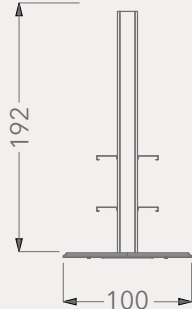

BS036A

ARMATURE DISPLAYS

Code	Stand Size	Panels	Panel Size	Max	Packing	Total
	(x*y*z) cm	qty	cm	kg	cm	kg
BS036A01	100*192*100	2	90*192	-	100*85*214	-