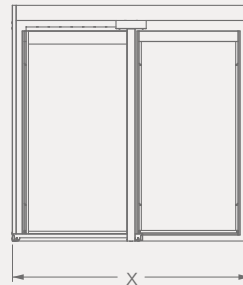

BR009A

STANDS

RIGHT

Code	Stand Size (x*y*z) cm	Panels qty	Panel Size cm	Max kg	Packing cm	Total kg
BR009A01	236*234*125	14+2	101*193 101*201	-	136*124*230	-

BR009B

STANDS

LEFT

Code	Stand Size (x*y*z) cm	Panels qty	Panel Size cm	Max kg	Packing cm	Total kg
BR009B01	236*234*125	14+2	101*193 101*201	-	136*124*230	-