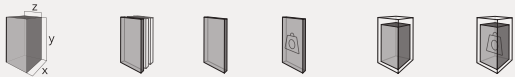

BS032A

ARMATURE DISPLAYS

Code	Stand Size	Panels	Panel Size	Max	Packing	Total
	(x*y*z) cm	qty	cm	kg	cm	kg
BS032A01	97*145*85	-	-	-	-	-