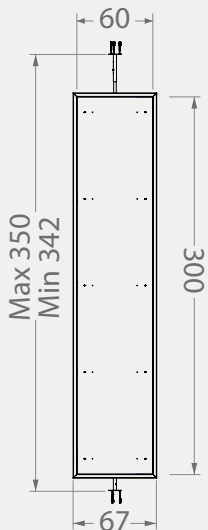

BT TOTEMS

BT074A

TOTEMS

Code	Stand Size (x*y*z) cm	Panels qty	Panel Size cm	Max kg	Packing cm	Total kg
BT074A01	120*156*120	12	80*80	-	-	-

BT080A

TOTEMS

Code	Stand Size (x*y*z) cm	Panels qty	Panel Size cm	Max kg	Packing cm	Total kg
BT080A01	350x67	1	300x60	-	-	-