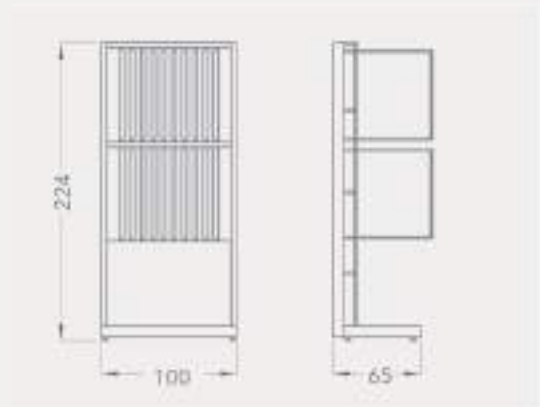

BR023H

STANDS

Code	Stand Size (x*y*z) cm	Panels qty	Panel Size cm	Max kg	Packing cm	Total kg
BR023H01	100*224*65	20*2	65*69	-	-	-

BR024A

STANDS

Code	Stand Size (x*y*z) cm	Panels qty	Panel Size cm	Max kg	Packing cm	Total kg
BR024A01	100*224*65	20*2	60*60	-	-	-