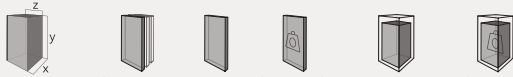

BF002B01

POLFORM

Code	Stand Size (x*y*z) cm	Size(x*x1) cm	Max kg	Packing cm	Total kg
BF002B01	40*70,5*15	-	-	-	-