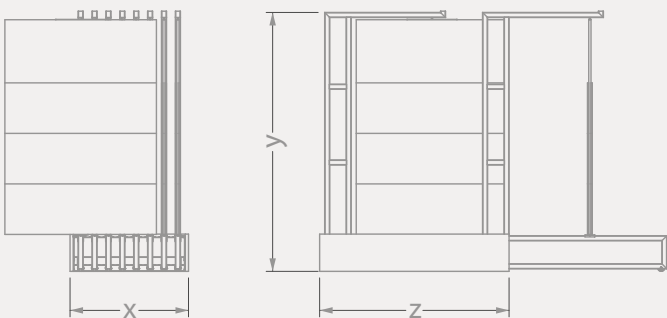

BX K SERIES OPEN LAM BOX

Code	Stand Size (x*y*z) cm	Panels qty	Panel Size cm	Max kg	Packing cm	Total kg

K VERTICAL PULL ROTATING OPEN PRF.

8*2

BX101K08	95*195*80	8*2	53*159	-	-	-
BX102K08	94*206*150	8*2	120*170	-	-	-