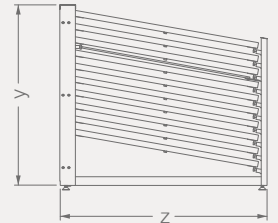

STANDS

Code	Stand Size (x*y*z) cm	Panels qty	Panel Size cm	Max kg	Packing cm	Total kg
BR013A01	145*110*70	10	61*61	-	-	-
BR013A02	145*136*142	10	61*121	-	-	-
BR013A03	185*136*90	10	81*81	-	-	-
BR013A04	205*136*100	10	91*91	-	-	-
BR013A05	205*140*140	10	91*136	-	-	-
BR013A06	225*140*140	10	101*137	-	-	-