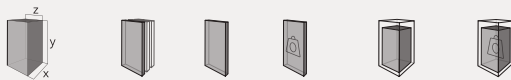

BR012J

STANDS

Code	Stand Size (x*y*z) cm	Panels qty	Panel Size cm	Max kg	Packing cm	Total kg
BR012J01	246*275*106	10	260x120	-	-	-
BR012J02	246*255*106	10	240x120	-	-	-