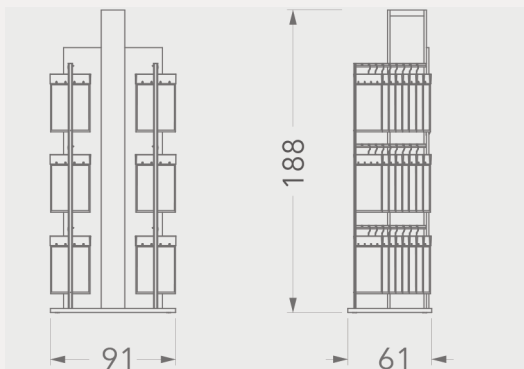

BT027T

TOTEMS

Code	Stand Size	Panels	Panel Size	Max	Packing	Total
	(x*y*z) cm	qty	cm	kg	cm	kg
BT027T01	90*188*60	54	33*33	-	66*202*66	-