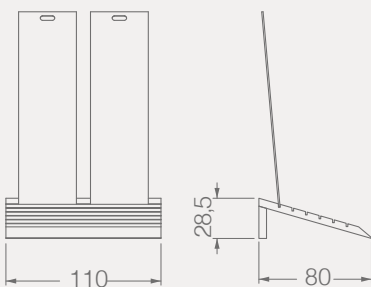

BC059A

CRADLES

Code	Stand Size	Panels	Panel Size	Max	Packing	Total
	cm	qty	cm	kg	cm	kg
BC059A01	60*200*86	10	-	-	-	-

BC061A

CRADLES

Code	Stand Size	Panels	Panel Size	Max	Packing	Total
	cm	qty	cm	kg	cm	kg
BC061A01	110*28,5*80	6	139*41	-	-	-