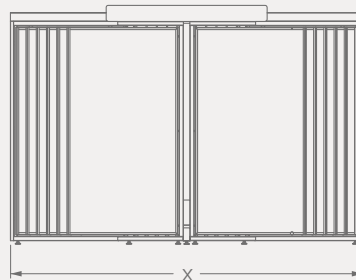

BR STANDS

BR020A
STANDS

CHIPBOARD+CERAMIC

Code	Stand Size (x*y*z) cm	Panels qty	Panel Size cm	Max kg	Packing cm	Total kg
BR020A01	337*220*120	24+2	101*193	-	120*116*230	-
BR020A02	337*230*120	24+2	101*201	-	120*116*230	-