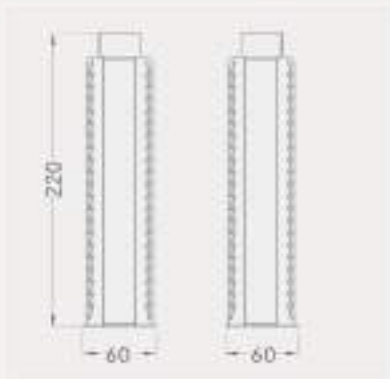

BT TOTEMS

BT053A

TOTEMS

Code	Stand Size (x*y*z) cm	Panels qty	Panel Size cm	Max kg	Packing cm	Total kg
BT053A01	60*220*60	84	-	-	135*77*244	-

BT054A

TOTEMS

Code	Stand Size (x*y*z) cm	Panels qty	Panel Size cm	Max kg	Packing cm	Total kg
BT054A01	60*220*60	84	-	-	-	-