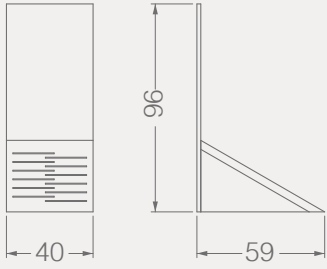

BC CRADLES

BC132A

CRADLES

Code	Stand Size	Panels	Panel Size	Max	Packing	Total
	cm	qty	cm	kg	cm	kg
BC132A01	40*96*59	12	18*50	-	-	-