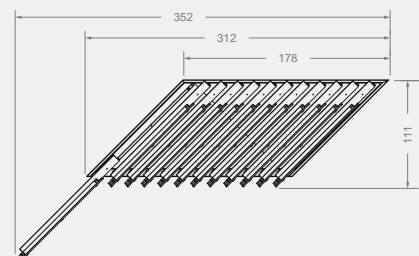

BX022X

STANDS

RIGHT

Code	Stand Size (x*y*z) cm	Panels qty	Panel Size cm	Max kg	Packing cm	Total kg
BX022X01	111*250*312	10	120*240 120*280	-	-	-
BX022X03	111*250*312	10	160*320	-	-	-