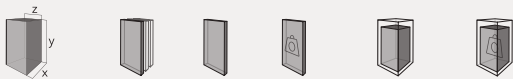

BR004C
STANDS

DOUBLE

Code	Stand Size (x*y*z) cm	Panels qty	Panel Size cm	Max kg	Packing cm	Total kg
BR004C01	363*226*101	24+3	101*193	-	-	-
BR004C02	363*234*101	24+3	101*201	-	-	-
BR004C03	363*226*116	28+3	101*193	-	-	-
BR004C04	363*233*138	34+3	101*193	-	-	-
BR004C05	363*234*124	30+3	101*201	-	-	-