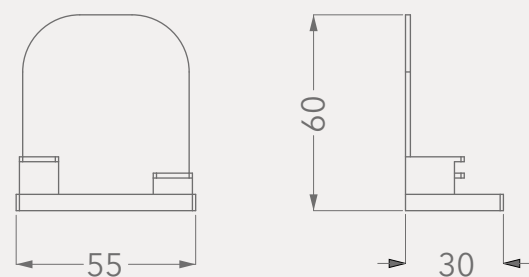

BS033A

ARMATURE DISPLAYS

Code	Stand Size	Panels	Panel Size	Max	Packing	Total
	(x*y*z) cm	qty	cm	kg	cm	kg
BS031A01	55*60*30	-	-	-	-	-