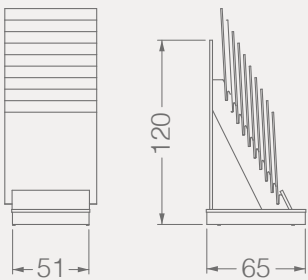

BC151A

CRADLES

Code	Stand Size	Panels	Panel Size	Max	Packing	Total
	cm	qty	cm	kg	cm	kg
BC151A01	51*120*65	10	45*45	-	-	-