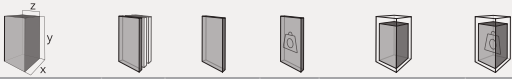

BT TOTEMS

BT030J

TOTEMS

Code	Stand Size (x*y*z) cm	Panels qty	Panel Size cm	Max kg	Packing cm	Total kg
BT030J01	143*160*64	45	33*33	-	154*75*214	-

BT050A

TOTEMS

Code	Stand Size (x*y*z) cm	Panels qty	Panel Size cm	Max kg	Packing cm	Total kg
BT050A01	60*190*57	24	-	-	90*220*70	-