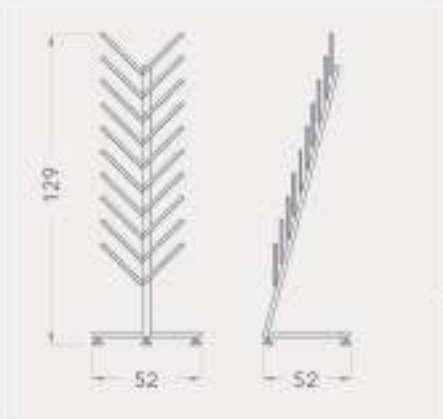

BT TOTEMS

BT030B

TOTEMS

Code	Stand Size (x*y*z) cm	Panels qty	Panel Size cm	Max kg	Packing cm	Total kg
BT030B01	90*220*65	24	33*33	-	104*85*230	-

BT030G

TOTEMS

Code	Stand Size (x*y*z) cm	Panels qty	Panel Size cm	Max kg	Packing cm	Total kg
BT030G01	52*129*52	10	33*33	-	-	-