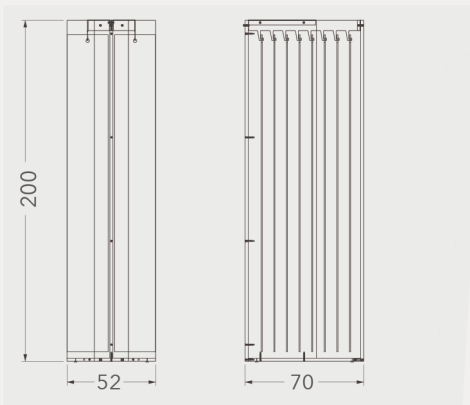

BT TOTEMS

BT068A

TOTEMS

Code	Stand Size (x*y*z) cm	Panels qty	Panel Size cm	Max kg	Packing cm	Total kg
BT068A01	80*174*61	16	22.5*129.5	-	-	-

BT068B

TOTEMS

Code	Stand Size (x*y*z) cm	Panels qty	Panel Size cm	Max kg	Packing cm	Total kg
BT068B01	52*200*70	16	-	-	-	-