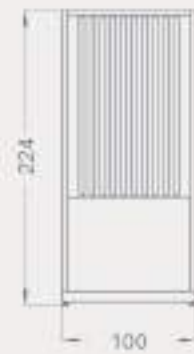

BR024B

STANDS

Code	Stand Size (x*y*z) cm	Panels qty	Panel Size cm	Max kg	Packing cm	Total kg
BR024B01	100*224*65	10*2	60*120	-	-	-