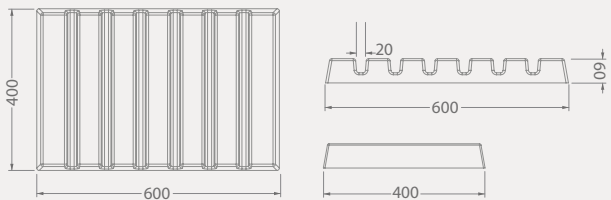

BF001A02

POLFORM

Code	Stand Size	Size(x*x1)	Max	Packing	Total
	(x*y*z) cm	cm	kg	cm	kg
BF001A02	40*60*6	-	-	-	-