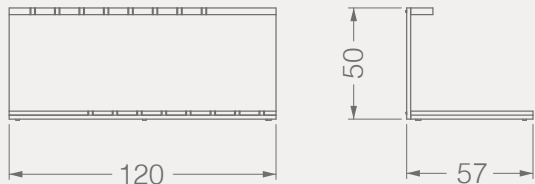

TOTEMS

Code	Stand Size (x*y*z) cm	Panels qty	Panel Size cm	Max kg	Packing cm	Total kg
BC126A01	247*30,5*85,5	29	100*100	-	-	-

NEW

BC130A

CRADLES

Code	Stand Size cm	Panels qty	Panel Size cm	Max kg	Packing cm	Total kg
BC130A01	120*50*57	8	60*120	-	-	-