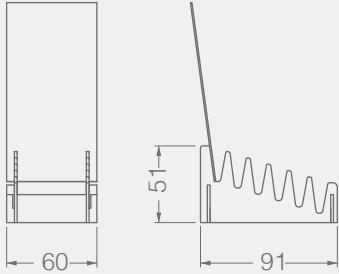

BC071A

SHEET METAL

CRADLES-SHEET METAL

Code	Stand Size	Panels	Panel Size	Max	Packing	Total
	cm	qty	cm	kg	cm	kg
BC071A01	38*36*98	12	-	-	-	-

BC CRADLES

BC073A

CRADLES

Code	Stand Size	Panels	Panel Size	Max	Packing	Total
	cm	qty	cm	kg	cm	kg
BC073A01	60*51*91	6	60*120	-	-	-