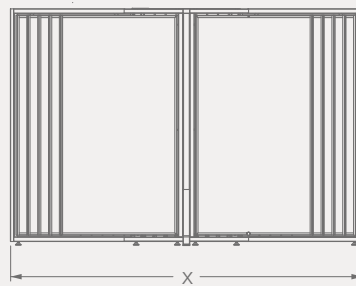

BR021C
STANDS

CHIPBOARD+CERAMIC

Code	Stand Size (x*y*z) cm	Panels qty	Panel Size cm	Max kg	Packing cm	Total kg
BR021C01	310*208*120	10*2	101*193	-	-	-
BR021C02	310*216*120	10*2	101*201	-	-	-