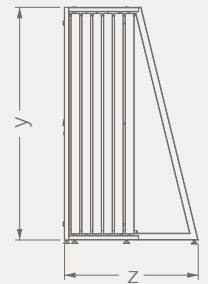

VERTICAL, BOOK DISPLAY