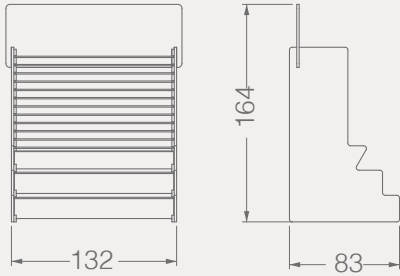

BC CRADLES

BC091A

CRADLES

Code	Stand Size	Panels	Panel Size	Max	Packing	
	cm	qty	cm	kg	cm	
BC091A01	132*164*83	11+3	30*120	-	-	-