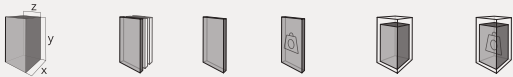

BR008N STANDS

TABLET

Code	Stand Size (x*y*z) cm	Panels qty	Panel Size cm	Max kg	Packing cm	Total kg
BR008N01	397*288*115	6+2	181*241	-	-	-
BR008N02	397*328*115	6+2	181*281	-	-	-

VERTICAL

BR009A

STANDS

RIGHT