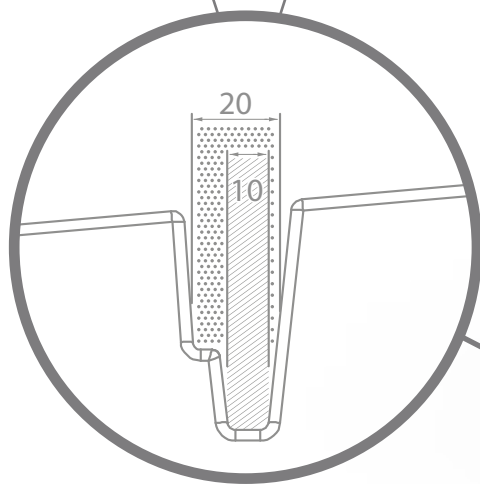

OUTDOOR POLFORM SERIES

The design process of polform product, which are aesthetic and both surface, has been created by PU material with the principle of use in harmony with nature both indoors and outdoors, keeping original, light and durability in the foreground.

It has been designed in accordance with the needs, with color alternatives that allows different stones to be exhibited together.

10 mm marble   20 mm marble