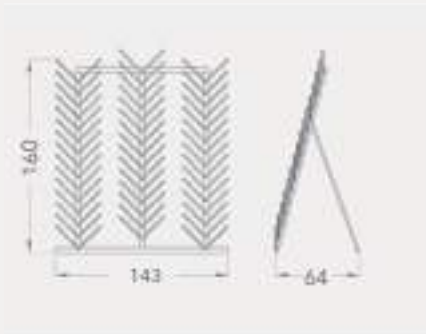

BT TOTEMS

BT030J

TOTEMS

Code	Stand Size (x*y*z) cm	Panels qty	Panel Size cm	Max kg	Packing cm	Total kg
BT030J01	143*160*64	45	33*33	-	154*75*214	-