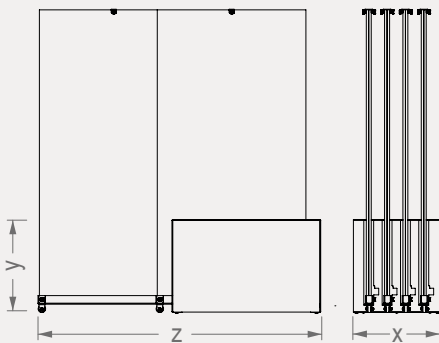

BX K SERIES OPEN LAM BOX

Double side
Two tiles

Open lami box
+
Logo prints

Simple mechanic
system
360° rotating

BX K SERIES OPEN LAM BOX

Code	Stand Size (x*y*z) cm	Panels qty	Panel Size cm	Max kg	Packing cm	Total kg
------	--------------------------	---------------	------------------	-----------	---------------	-------------