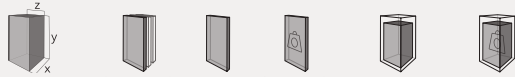

BX G SERIES OPEN METAL BOX

Double side
Two tiles

Coil clutch system
360° rotating

Open metal box
+
Logo prints

BX G SERIES OPEN METAL BOX

Code	Stand Size (x*y*z) cm	Panels qty	Panel Size cm	Max kg	Packing cm	Total kg
------	--------------------------	---------------	------------------	-----------	---------------	-------------