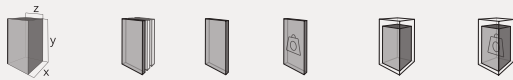

BR003A

STANDS

Code	Stand Size (x*y*z) cm	Panels qty	Panel Size cm	Max kg	Packing cm	Total kg
BR003A01	64*212*127	5*2	101*193	-	136*68*227	-
BR003A02	64*220*127	5*2	101*201	-	136*68*235	-
BR003A05	117*212*127	10*2	101*193	-	136*114*227	-
BR003A06	117*220*127	10*2	101*201	-	136*114*235	-