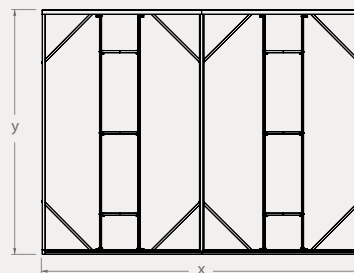

MAX
280
CM NEW

ADJUSTABLE

BL P SERIES

STANDS

Code	Stand Size (x*y*z) cm	Panels qty	Panel Size cm	Max kg	Packing cm	Total kg
BL012P01	246*230*90	7	-	-	-	-
BL014P02	486*230*90	7	-	-	-	-
BL015P01	380*270*90	7*4	-	-	-	-
BL016P01	630*270*90	7*6	-	-	-	-