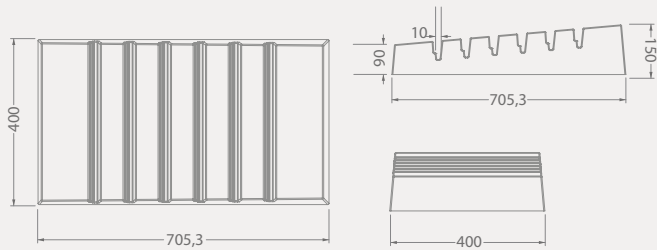

BF002B01

POLFORM

Code	Stand Size (x*y*z) cm	Size(x*x1) cm	Max kg	Packing cm	Total kg
BF002B01	40*70,5*15	-	-	-	-