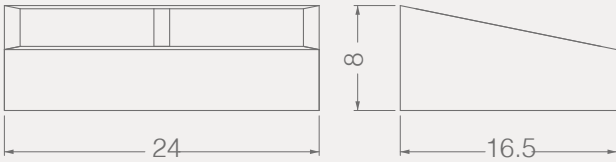

BC041A

CRADLES

Code	Stand Size	Panels	Panel Size	Max	Packing	Total
	cm	qty	cm	kg	cm	kg
BC041A01	24*8*16,5	-	90*90	-	-	-