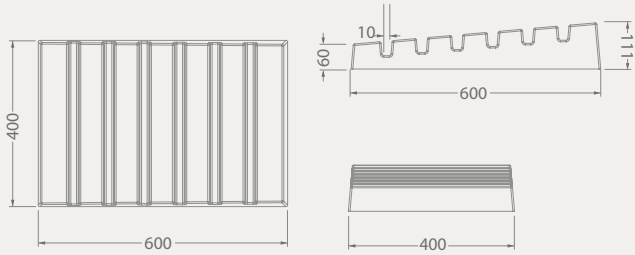

BF002A01

POLFORM

Code	Stand Size (x*y*z) cm	Size(x*x1) cm	Max kg	Packing cm	Total kg
BF002A01	40*60*11	-	-	-	-

BF002A02

POLFORM

Code	Stand Size (x*y*z) cm	Size(x*x1) cm	Max kg	Packing cm	Total kg
BF001A02	40*60*11	-	-	-	-