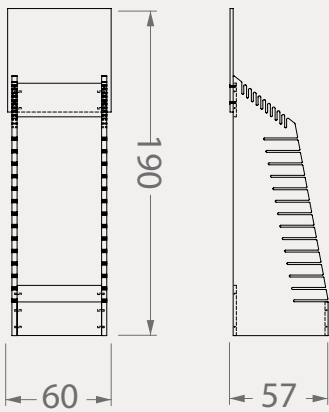

BT TOTEMS

BT030J

TOTEMS

Code	Stand Size (x*y*z) cm	Panels qty	Panel Size cm	Max kg	Packing cm	Total kg
BT030J01	143*160*64	45	33*33	-	154*75*214	-

BT050A

TOTEMS

Code	Stand Size (x*y*z) cm	Panels qty	Panel Size cm	Max kg	Packing cm	Total kg
BT050A01	60*190*57	24	-	-	90*220*70	-