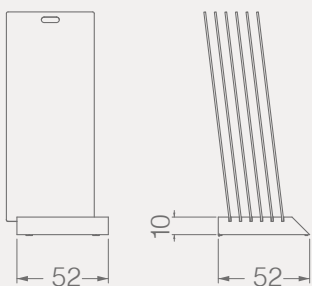

BC079A

CRADLES

Code	Stand Size	Panels	Panel Size	Max	Packing	Total
	cm	qty	cm	kg	cm	kg
BC079A01	52*10*52	6	50*120	-	-	-