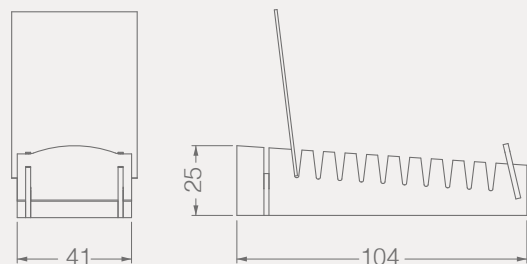

BC041A

CRADLES

Code	Stand Size	Panels	Panel Size	Max	Packing	Total
	cm	qty	cm	kg	cm	kg
BC041A01	24*8*16,5	-	90*90	-	-	-

BC042A

CRADLES

Code	Stand Size	Panels	Panel Size	Max	Packing	Total
	cm	qty	cm	kg	cm	kg
BC042A01	41*25*104	10	-	-	-	-