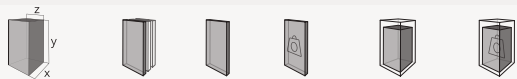

TOTEMS

Code	Stand Size (x*y*z) cm	Panels qty	Panel Size cm	Max kg	Packing cm	Total kg
BC126A01	247*30,5*85,5	29	100*100	-	-	-

NEW

BC130A

CRADLES

Code	Stand Size cm	Panels qty	Panel Size cm	Max kg	Packing cm	Total kg
BC130A01	120*50*57	8	60*120	-	-	-