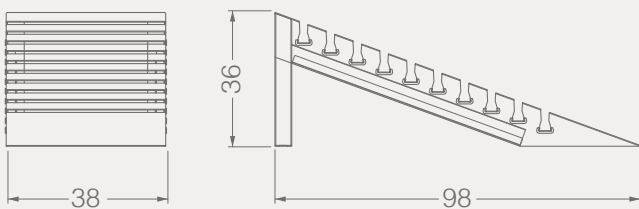

CRADLES-SHEET METAL

Code	Stand Size	Panels	Panel Size	Max	Packing	Total
	cm	qty	cm	kg	cm	kg
BC071A01	38*36*98	12	-	-	-	-