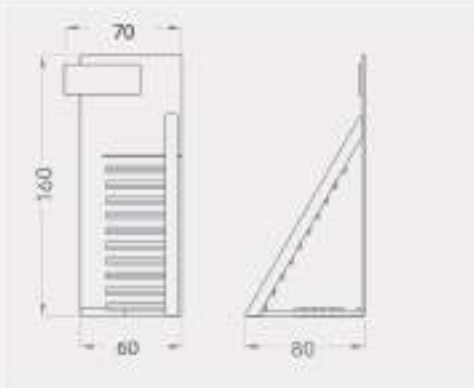

BT TOTEMS

BT028A

TOTEMS

Code	Stand Size	Panels	Panel Size	Max	Packing	Total
	(x*y*z) cm	qty	cm	kg	cm	kg
BT028A01	70*160*80	14	60*60	-	-	-

BT028B

TOTEMS

Code	Stand Size	Panels	Panel Size	Max	Packing	Total
	(x*y*z) cm	qty	cm	kg	cm	kg
BT028B01	70*160*80	14	60*60	-	82*95*198	-