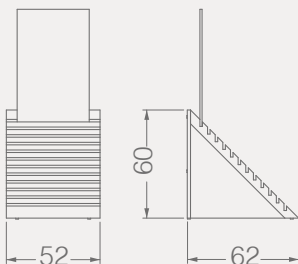

BC039A

CRADLES

Code	Stand Size	Panels	Panel Size	Max	Packing	Total
	cm	qty	cm	kg	cm	kg
BC039A01	52*60*62	12	45*90	-	-	-