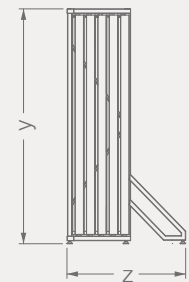

BR021M

CHIPBOARD+CERAMIC

STANDS

Code	Stand Size (x*y*z) cm	Panels qty	Panel Size cm	Max kg	Packing cm	Total kg
BR021M01	308*208*110	10*2	101*193	-	-	-
BR021M02	308*216*110	10*2	101*201	-	-	-