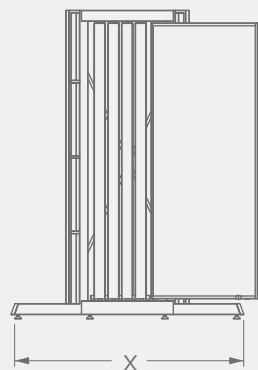

BR STANDS

BR019A

STANDS

Code	Stand Size (x*y*z) cm	Panels qty	Panel Size cm	Max kg	Packing cm	Total kg
BR019A01	185*217*75	5*2	101*193	-	-	-
BR019A02	185*225*75	5*2	101*201	-	-	-