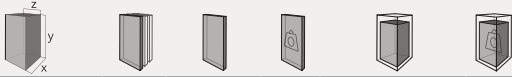

BT TOTEMS

BT053A

TOTEMS

Code	Stand Size (x*y*z) cm	Panels qty	Panel Size cm	Max kg	Packing cm	Total kg
BT053A01	60*220*60	84	-	-	135*77*244	-

BT054A

TOTEMS

Code	Stand Size (x*y*z) cm	Panels qty	Panel Size cm	Max kg	Packing cm	Total kg
BT054A01	60*220*60	84	-	-	-	-