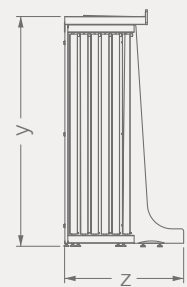

BR020B
STANDS

CHIPBOARD + CERAMIC

Code	Stand Size (x*y*z) cm	Panels qty	Panel Size cm	Max kg	Packing cm	Total kg
BR020B01	328*231*120	12*2	101*193	-	-	-
BR020B02	328*239*120	12*2	101*201	-	-	-