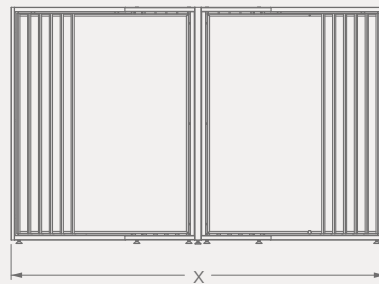

BR021A
STANDS

CHIPBOARD+CERAMIC

Code	Stand Size (x*y*z) cm	Panels qty	Panel Size cm	Max kg	Packing cm	Total kg
BR021A01	338*208*122	24+2	101*193	-	-	-
BR021A02	338*216*122	24+2	101*201	-	-	-