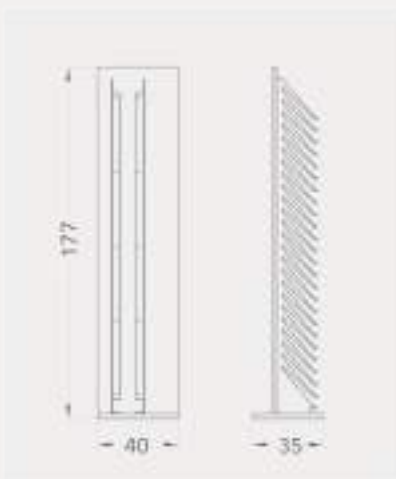

BT TOTEMS

BT064A

TOTEMS

Code	Stand Size (x*y*z) cm	Panels qty	Panel Size cm	Max kg	Packing cm	Total kg
BT064A01	54*182*43	36	15*15	-	86*66*143	-

BT066A

TOTEMS

Code	Stand Size (x*y*z) cm	Panels qty	Panel Size cm	Max kg	Packing cm	Total kg
BT066A01	400*177*35	25	25*25	-	-	-