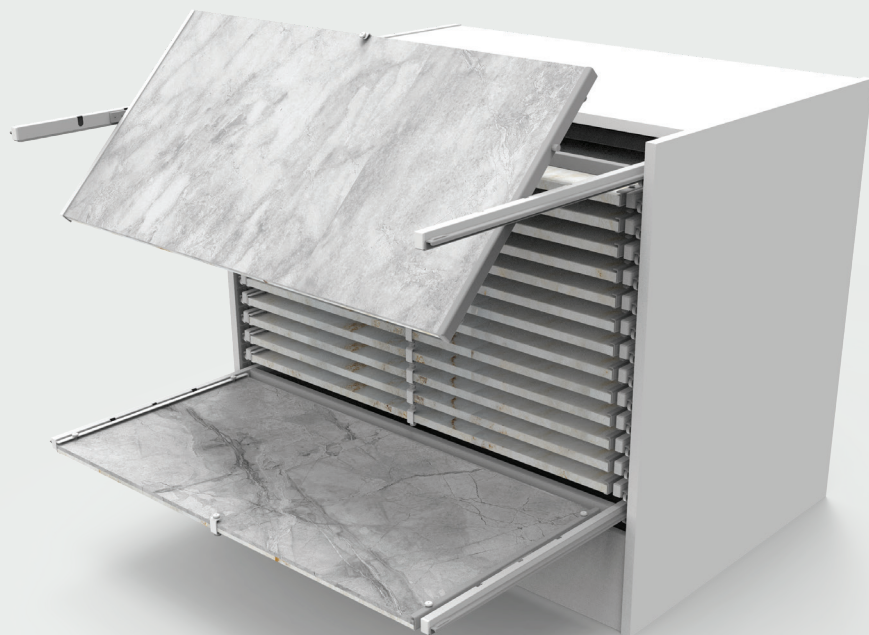

BD SERIES

DRAWERS

Horizontal display unit with panels that have the pull feature.

boracelik

BD007A

FEATURES

SERIES BD SERIES DRAWERS

DIRECTION HORIZONTAL, PULL

CODE	STAND SIZE	PANELS	PANEL SIZE	WEIGHT	PACKAGE SIZE
BD008A01	137*118*94	15*2	61*61	-	-

TECHNICAL DRAWING