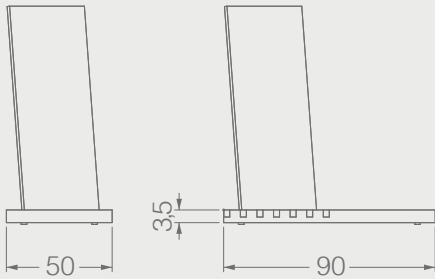

BC CRADLES

BC077A

CRADLES

Code	Stand Size	Panels	Panel Size	Max	Packing	Total
	cm	qty	cm	kg	cm	kg
BC077A01	50*3,5*90	7	-	-	-	-