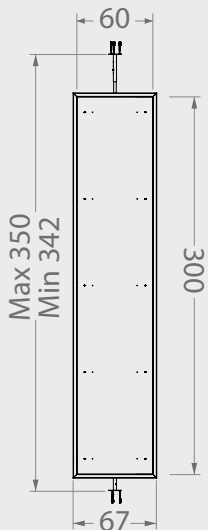

BT TOTEMS

BT074A

TOTEMS

Code	Stand Size (x*y*z) cm	Panels qty	Panel Size cm	Max kg	Packing cm	Total kg
BT074A01	120*156*120	12	80*80	-	-	-

BT080A

TOTEMS

Code	Stand Size (x*y*z) cm	Panels qty	Panel Size cm	Max kg	Packing cm	Total kg
BT080A01	350x67	1	300x60	-	-	-