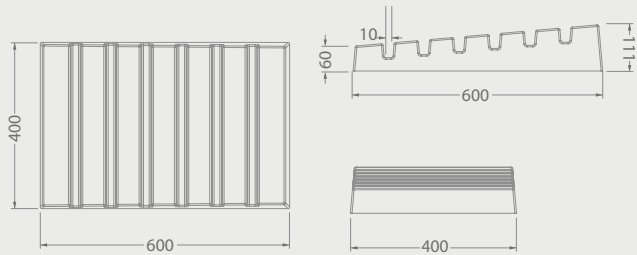

BF002A01

POLFORM

Code	Stand Size (x*y*z) cm	Size(x*x1) cm	Max kg	Packing cm	Total kg
BF002A01	40*60*11	-	-	-	-

BF002A02

POLFORM

Code	Stand Size (x*y*z) cm	Size(x*x1) cm	Max kg	Packing cm	Total kg
BF001A02	40*60*11	-	-	-	-