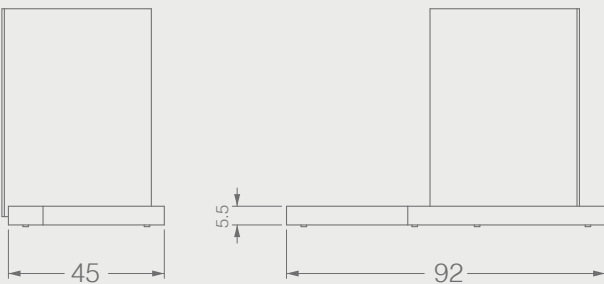

BC075A

CRADLES

Code	Stand Size	Panels	Panel Size	Max	Packing	Total
	cm	qty	cm	kg	cm	kg
BC075A01	60*8,5*80	14	-	-	-	-

BC076A

CRADLES

Code	Stand Size	Panels	Panel Size	Max	Packing	Total
	cm	qty	cm	kg	cm	kg
BC076A01	45*5,5*92	6	-	-	-	-