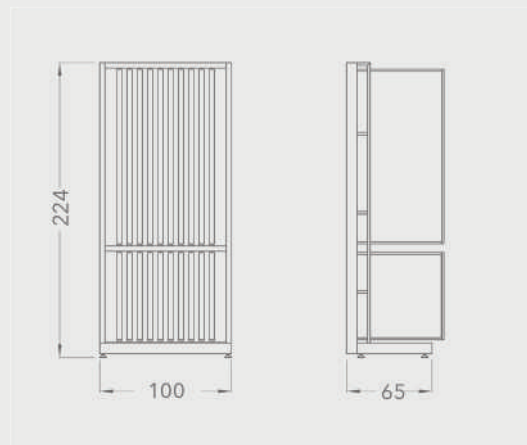

BR024B

STANDS

Code	Stand Size (x*y*z) cm	Panels qty	Panel Size cm	Max kg	Packing cm	Total kg
BR024B01	100*224*65	10*2	60*120	-	-	-

BR024C

STANDS

Code	Stand Size (x*y*z) cm	Panels qty	Panel Size cm	Max kg	Packing cm	Total kg
BR024C01	100*224*65	10*2	60*60	-	-	-
-	-	10*2	60*120	-	-	-