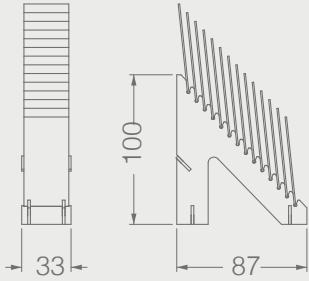

BC CRADLES

BC121A

CRADLES

Code	Stand Size	Panels	Panel Size	Max	Packing	Total
	cm	qty	cm	kg	cm	kg
BC121A01	33*100*87	14	30*60	-	-	-