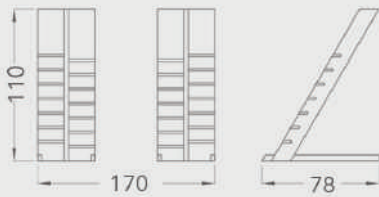

BT TOTEMS

BT060C

TOTEMS

Code	Stand Size (x*y*z) cm	Panels qty	Panel Size cm	Max kg	Packing cm	Total kg
BT060C01	76*118*90	10	60*60	-	-	-

BT061C

TOTEMS

Code	Stand Size (x*y*z) cm	Panels qty	Panel Size cm	Max kg	Packing cm	Total kg
BT061C01	170*110*78	21	60*60	-	-	-
-	-	-	60*120	-	-	-