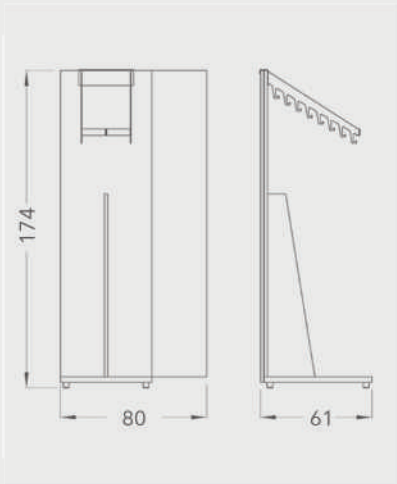

BT TOTEMS

BT068A

TOTEMS

Code	Stand Size (x*y*z) cm	Panels qty	Panel Size cm	Max kg	Packing cm	Total kg
BT068A01	80*174*61	16	22.5*129.5	-	-	-