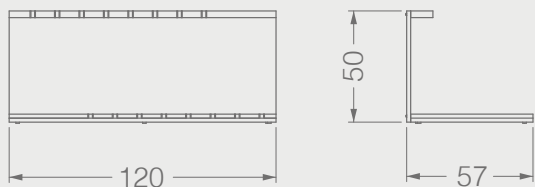

Code	Stand Size (x*y*z) cm	Panels qty	Panel Size cm	Max kg	Packing cm	Total kg
BC126A01	247*30,5*85,5	29	100*100	-	-	-

NEW

BC130A

CRADLES

Code	Stand Size cm	Panels qty	Panel Size cm	Max kg	Packing cm	Total kg
BC130A01	120*50*57	8	60*120	-	-	-