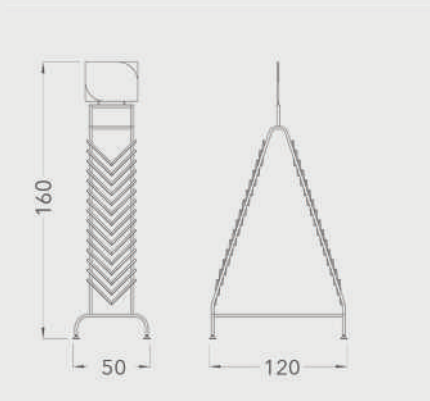

BT TOTEMS

BT028C

TOTEMS

Code	Stand Size (x*y*z) cm	Panels qty	Panel Size cm	Max kg	Packing cm	Total kg
BT028C01	120*160*80	28	60*60	-	155*75*195	-

BT030A

TOTEMS

Code	Stand Size (x*y*z) cm	Panels qty	Panel Size cm	Max kg	Packing cm	Total kg
BT030A01	50*160*120	30	33*33	-	-	-