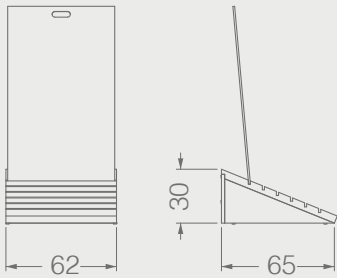

BC CRADLES

BC091A

CRADLES

Code	Stand Size	Panels	Panel Size	Max	Packing	
	cm	qty	cm	kg	cm	
BC091A01	132*164*83	11+3	30*120	-	-	-

BC093A

CRADLES

Code	Stand Size	Panels	Panel Size	Max	Packing	Total
	cm	qty	cm	kg	cm	kg
BC093A01	62*30*65	6	62*102	-	-	-