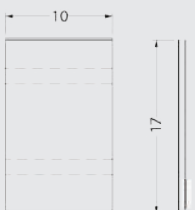

BP909B

LABEL

Code	Panel Size	Thic.	Edge	Corner	Print	Handle	Weight
	cm	mm		-	-	-	kg
BP909B01	10*17	6	-	-	-	-	-
BP909B02	10*10	6	-	-	-	-	-