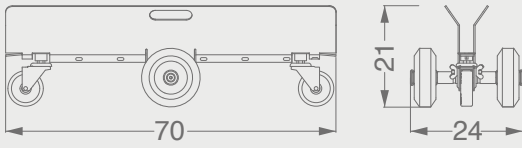

BU001S

TROLLEY

Code	Stand Size (x*y*z) cm	Panels qty	Panel Size cm	Max kg	Packing cm	Total kg
BU001S03	24*21*70	-	-	-	-	-

BU001S

TROLLEY

Code	Stand Size (x*y*z) cm	Panels qty	Panel Size cm	Max kg	Packing cm	Total kg
BU001S04	24*21*70	-	-	-	-	-