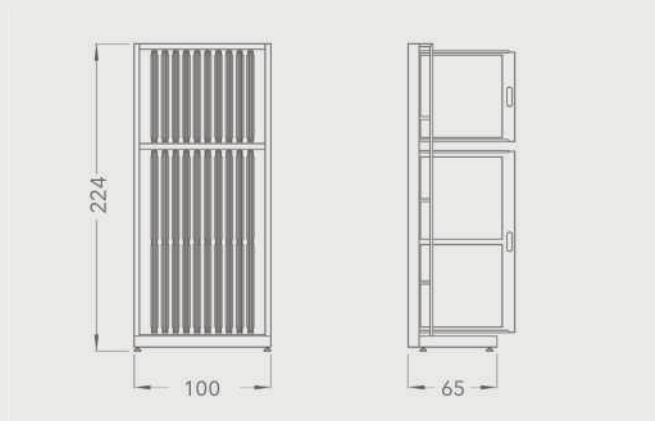

BR023C

STANDS

Code	Stand Size (x*y*z) cm	Panels qty	Panel Size cm	Max kg	Packing cm	Total kg
BR023C01	100*224*65	10*2	65*69	-	-	-
BR023C01	-	10*2	69*131	-	-	-

BR023D

STANDS

Code	Stand Size (x*y*z) cm	Panels qty	Panel Size cm	Max kg	Packing cm	Total kg
BR023D01	100*224*65	10*2	65*69	-	-	-
-	-	10*2	69*131	-	-	-