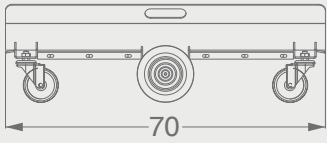

BU001S

TROLLEY

Code	Stand Size (x*y*z) cm	Panels qty	Panel Size cm	Max kg	Packing cm	Total kg
BU001S05	24*21*70	-	-	-	-	-