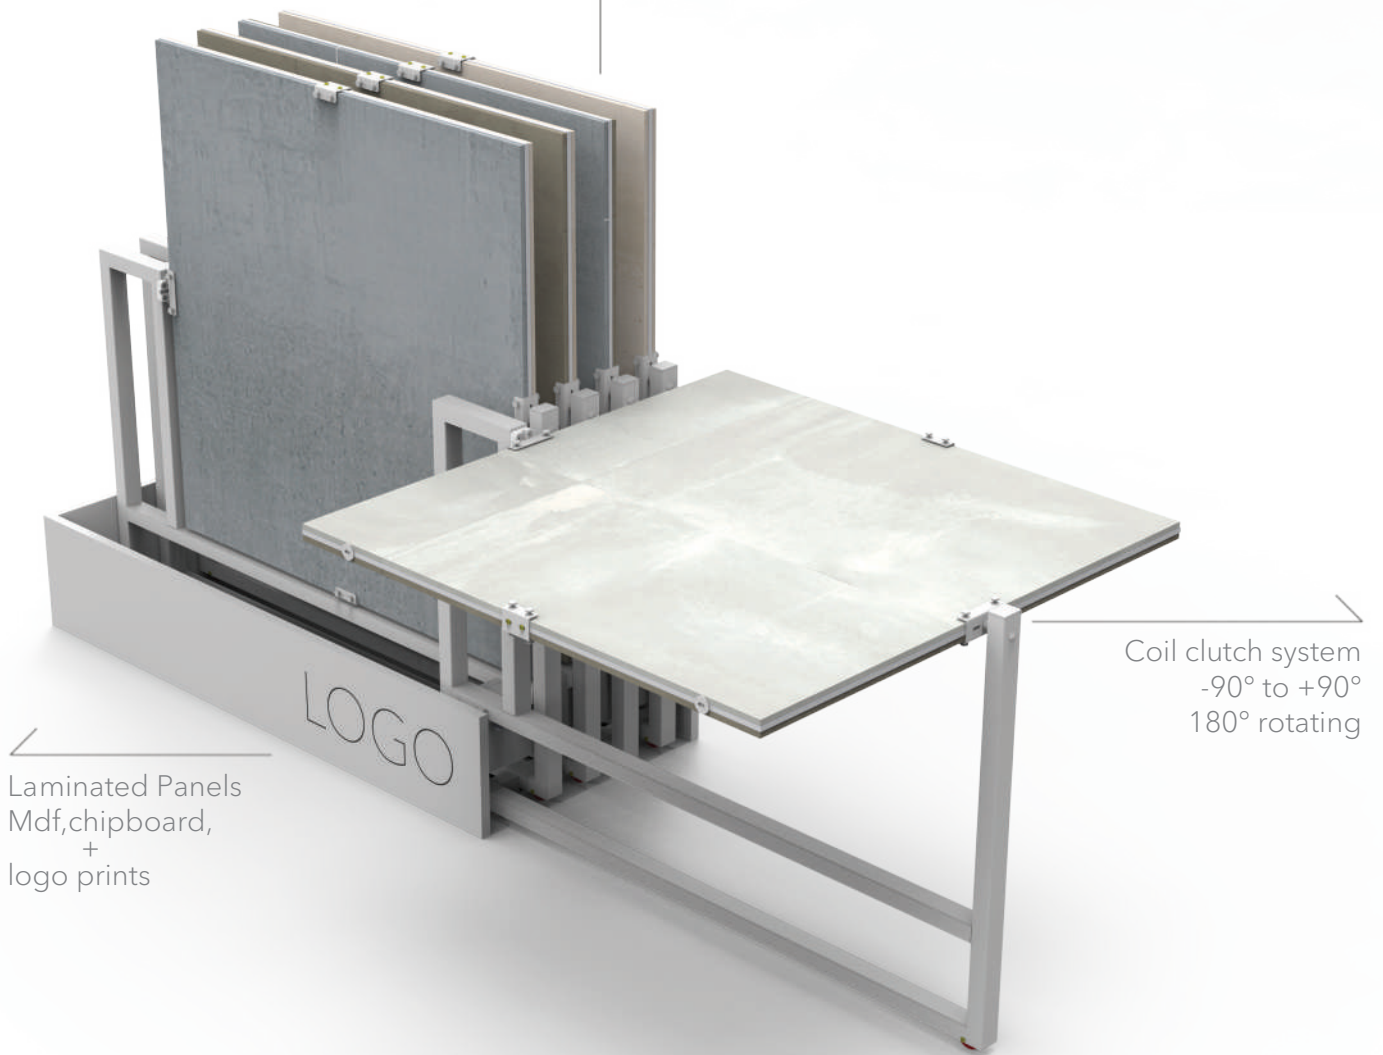

Laminated Panels
Mdf, chipboard,
+
logo prints

Coil clutch system
-90° to +90°
180° rotating