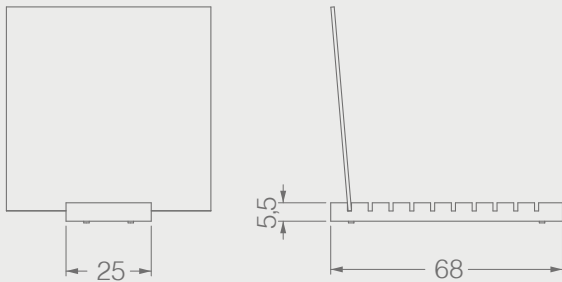

BC CRADLES

BC077A

CRADLES

Code	Stand Size	Panels	Panel Size	Max	Packing	Total
	cm	qty	cm	kg	cm	kg
BC077A01	50*3,5*90	7	-	-	-	-

BC078A

CRADLES

Code	Stand Size	Panels	Panel Size	Max	Packing	Total
	cm	qty	cm	kg	cm	kg
BC078A01	25*5,5*68	10	-	-	-	-