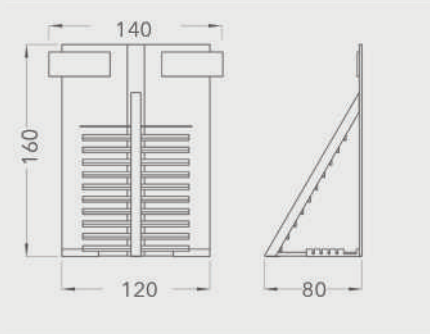

BT TOTEMS

BT028C

TOTEMS

Code	Stand Size (x*y*z) cm	Panels qty	Panel Size cm	Max kg	Packing cm	Total kg
BT028C01	120*160*80	28	60*60	-	155*75*195	-