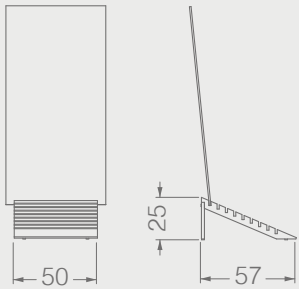

BC CRADLES

BC047A

CRADLES

Code	Stand Size	Panels	Panel Size	Max	Packing	Total
	cm	qty	cm	kg	cm	kg
BC047A01	38*48*49,5	10	-	-	-	-

BC051A

CRADLES

Code	Stand Size	Panels	Panel Size	Max	Packing	Total
	cm	qty	cm	kg	cm	kg
BC051A01	50*25*57	9	-	-	-	-