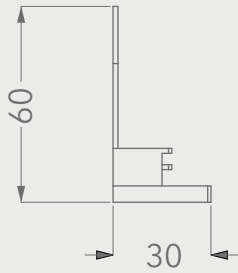

BS033A

ARMATURE DISPLAYS

Code	Stand Size (x*y*z) cm	Panels qty	Panel Size cm	Max kg	Packing cm	Total kg
BS031A01	55*60*30	-	-	-	-	-

BS034A

ARMATURE DISPLAYS

Code	Stand Size (x*y*z) cm	Panels qty	Panel Size cm	Max kg	Packing cm	Total kg
BS034A01	90*190*90	-	-	-	99*211*199	-