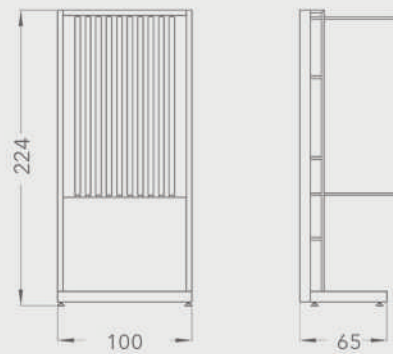

BR024B

STANDS

Code	Stand Size (x*y*z) cm	Panels qty	Panel Size cm	Max kg	Packing cm	Total kg
BR024B01	100*224*65	10*2	60*120	-	-	-