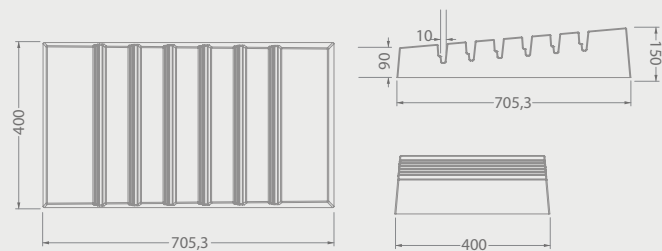

BF002B01

POLFORM

Code	Stand Size (x*y*z) cm	Size(x*x1) cm	Max kg	Packing cm	Total kg
BF002B01	40*70,5*15	-	-	-	-