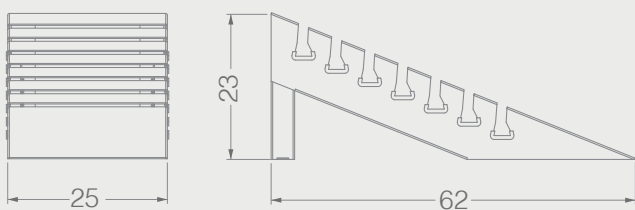

CRADLES

Code	Stand Size	Panels	Panel Size	Max	Packing	Total
	cm	qty	cm	kg	cm	kg
BC067A01	25*23*62	7	-	-	-	-