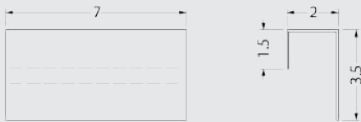

BP909A02

LABEL

Code	Panel Size	Thic.	Edge	Corner	Print	Handle	Weight
	cm	mm		-	-	-	kg
BP909A02	7*3,5*2	-	-	-	-	-	-