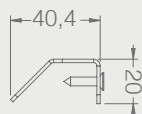

BU003K

HANDLES TAR

Code	Stand Size (x*y*z) cm	Size(x*x1) cm	Max kg	Packing cm	Total kg
BU003K01	430*40*76	430*x1	-	-	-
BU003K02	580*40*76	580*x1	-	-	-
BU003K03	880*40*76	880*x1	-	-	-
BU003K04	1180*40*76	1180*x1	-	-	-
BU003K05	1480*40*76	1480*x1	-	-	-

BU004K

HANDLES ARA

Code	Stand Size (x*y*z) cm	Size(x*x1) cm	Max kg	Packing cm	Total kg
BU004K01	430*150*40	430*x1	-	-	-
BU004K02	580*20*40	580*x1	-	-	-
BU004K03	880*20*40	880*x1	-	-	-
BU004K04	1180*20*40	1180*x1	-	-	-
BU004K05	1480*20*40	1480*x1	-	-	-