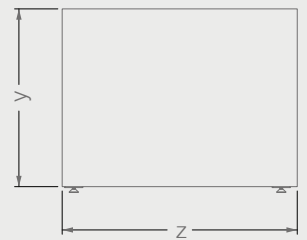

BD002D
DRAWERS

70 KG

Code	Stand Size (x*y*z) cm	Panels qty	Panel Size cm	Max kg	Packing cm	Total kg
BD002D01	209*100*126	9+1	101*193	-	-	-
BD002D02	217*100*126	9+1	101*201	-	-	-
BD002D03	209*100*126	5+1	101*193	-	-	-
BD002D04	217*100*126	5+1	101*201	-	-	-
BD002D06	135*100*143	9+1	121*121	-	-	-