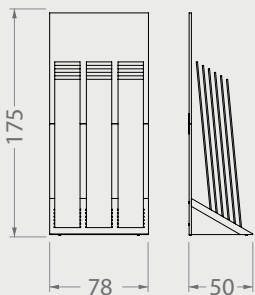

BC117A

CRADLES

Code	Stand Size	Panels	Panel Size	Max	Packing	Total
	cm	qty	cm	kg	cm	kg
BC117A01	78*175*50	6+6	15*90	-	-	-