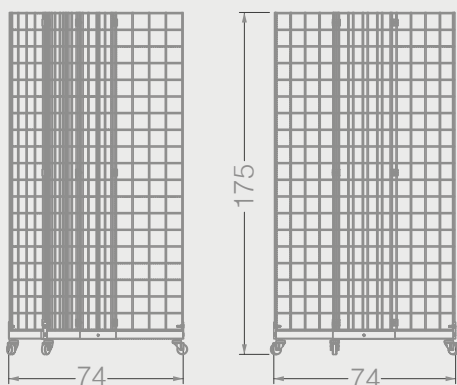

BT078C

STANDS

Code	Stand Size (x*y*z) cm	Panels qty	Panel Size cm	Max kg	Packing cm	Total kg
BT078C01	74*175*74	-	-	-	-	-