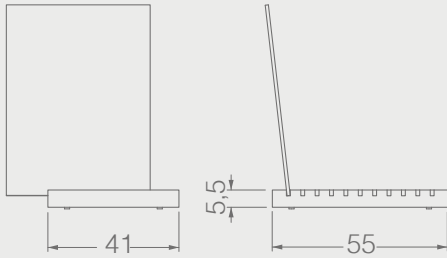

BC CRADLES

BC036A

CRADLES

Code	Stand Size	Panels	Panel Size	Max	Packing	Total
	cm	qty	cm	kg	cm	kg
BC036A01	41*5,5*55	11	-	-	-	-