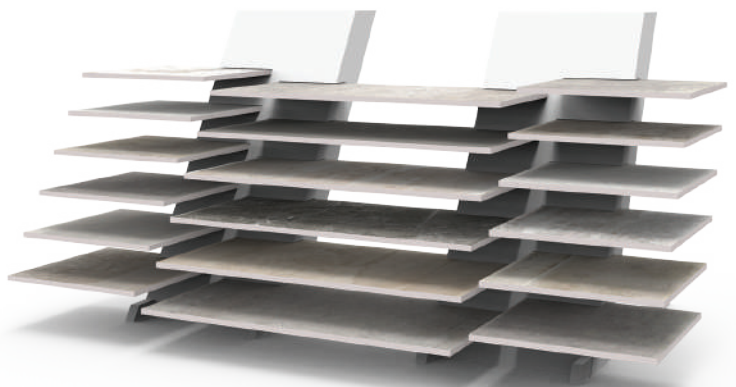

BT TOTEMS

BT060C

TOTEMS

Code	Stand Size (x*y*z) cm	Panels qty	Panel Size cm	Max kg	Packing cm	Total kg
BT060C01	76*118*90	10	60*60	-	-	-

BT061C

TOTEMS

Code	Stand Size (x*y*z) cm	Panels qty	Panel Size cm	Max kg	Packing cm	Total kg
BT061C01	170*110*78	21	60*60	-	-	-
-	-	-	60*120	-	-	-