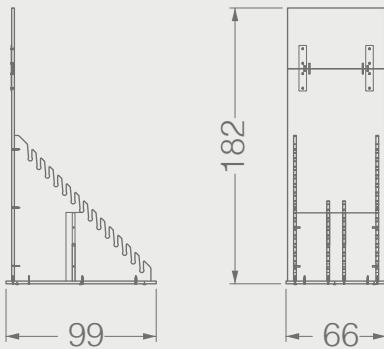

BC122A

CRADLES

Code	Stand Size	Panels	Panel Size	Max	Packing	Total
	cm	qty	cm	kg	cm	kg
BC122A01	66*182*99	40	30*60 60*60	-	-	-