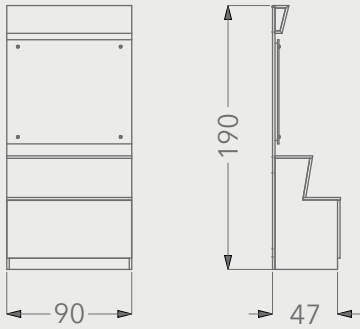

BS031A

ARMATURE DISPLAYS

Code	Stand Size (x*y*z) cm	Panels qty	Panel Size cm	Max kg	Packing cm	Total kg
BS031A01	90*190*45	-	-	-	99*67*199	-