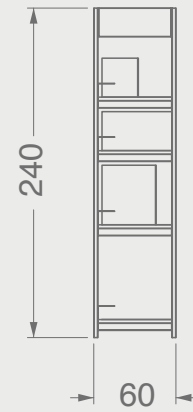

BT040A

TOTEMS

Code	Stand Size (x*y*z) cm	Panels qty	Panel Size cm	Max kg	Packing cm	Total kg
BT040A01	123*240*60	52	65*69	-	-	-