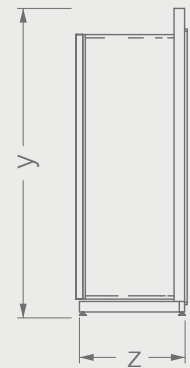

BR019B

STANDS

Code	Stand Size (x*y*z) cm	Panels qty	Panel Size cm	Max kg	Packing cm	Total kg
BR019B01	225*232*55	8*2	81*201	-	-	-