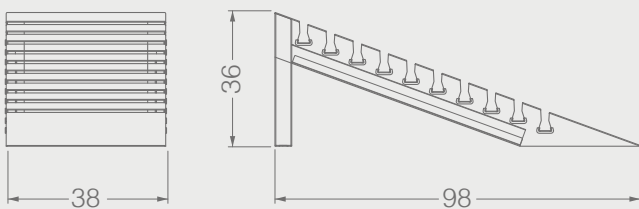

CRADLES-SHEET METAL

Code	Stand Size	Panels	Panel Size	Max	Packing	Total
	cm	qty	cm	kg	cm	kg
BC071A01	38*36*98	12	-	-	-	-