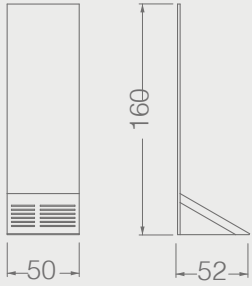

BC117A

CRADLES

Code	Stand Size	Panels	Panel Size	Max	Packing	Total
	cm	qty	cm	kg	cm	kg
BC117A01	78*175*50	6+6	15*90	-	-	-

BC CRADLES

BC117B

CRADLES

Code	Stand Size	Panels	Panel Size	Max	Packing	Total
	cm	qty	cm	kg	cm	kg
BC117B01	50*160*52	6+6	15*90	-	-	-