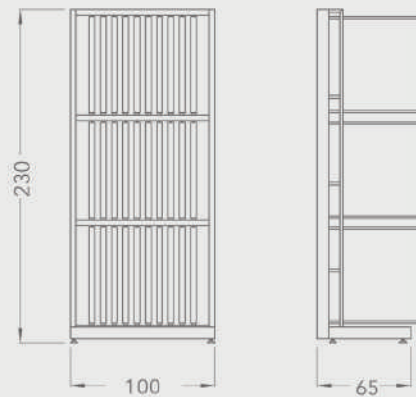

BR024D

STANDS

Code	Stand Size (x*y*z) cm	Panels qty	Panel Size cm	Max kg	Packing cm	Total kg
BR024D01	100*224*65	10*2	60*60	-	-	-
-	-	10*2	60*120	-	-	-

BR024E

STANDS

Code	Stand Size (x*y*z) cm	Panels qty	Panel Size cm	Max kg	Packing cm	Total kg
BR024E01	100*230*65	30*2	60*60	-	-	-