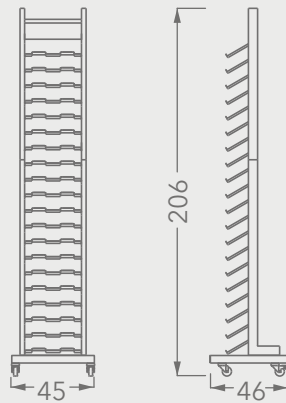

NEW

BT065A

TOTEMS

Code	Stand Size (x*y*z) cm	Panels qty	Panel Size cm	Max kg	Packing cm	Total kg
BT065A01	45x206x46	20	30*30	-	-	-

NEW

BT077A

TOTEMS

Code	Stand Size (x*y*z) cm	Panels qty	Panel Size cm	Max kg	Packing cm	Total kg
BT077A01	120*260*50	2	120*260	-	-	-