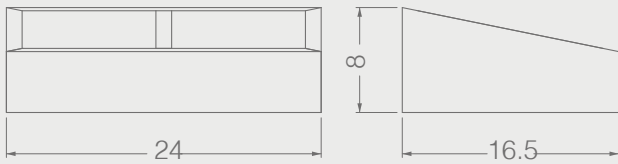

BC041A

CRADLES

Code	Stand Size	Panels	Panel Size	Max	Packing	Total
	cm	qty	cm	kg	cm	kg
BC041A01	24*8*16,5	-	50*50	-	-	-