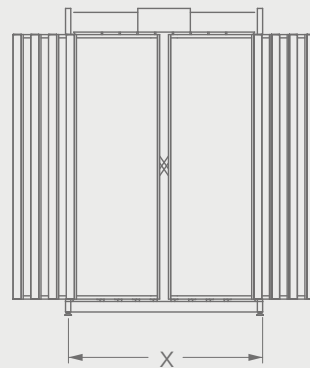

BR019B

STANDS

Code	Stand Size (x*y*z) cm	Panels qty	Panel Size cm	Max kg	Packing cm	Total kg
BR019B01	225*232*55	8*2	81*201	-	-	-