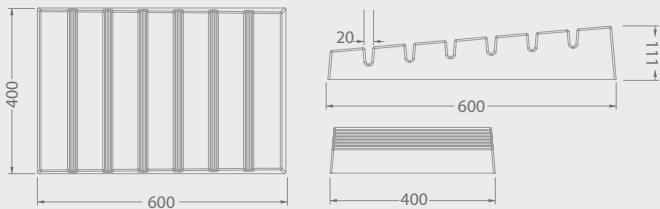

BF002A01

POLFORM

Code	Stand Size (x*y*z) cm	Size(x*x1) cm	Max kg	Packing cm	Total kg
BF002A01	40*60*11	-	-	-	-