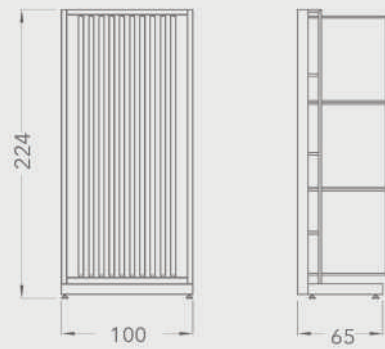

BR024G

STANDS

Code	Stand Size (x*y*z) cm	Panels qty	Panel Size cm	Max kg	Packing cm	Total kg
BR024G01	100*224*65	30*2	60*60	-	-	-