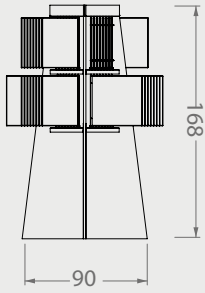

BT TOTEMS

BT027E

TOTEMS

Code	Stand Size	Panels	Panel Size	Max	Packing	Total
	(x*y*z) cm	qty	cm	kg	cm	kg
BT027E01	90*168*90	64	36*36	-	-	-

BT027K

TOTEMS

Code	Stand Size	Panels	Panel Size	Max	Packing	Total
	(x*y*z) cm	qty	cm	kg	cm	kg
BT027K01	86*197*78	36	35*35	-	64*101*254	-

*BW053M01 coded hanger used in the model.
The hangers are ordered separately