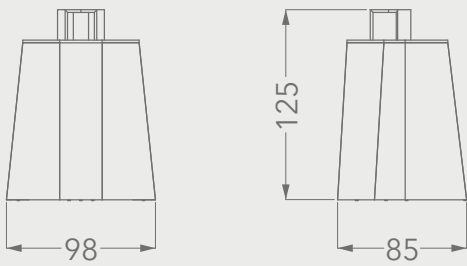

BS032A

ARMATURE DISPLAYS

Code	Stand Size (x*y*z) cm	Panels qty	Panel Size cm	Max kg	Packing cm	Total kg
BS032A01	97*145*85	-	-	-	-	-