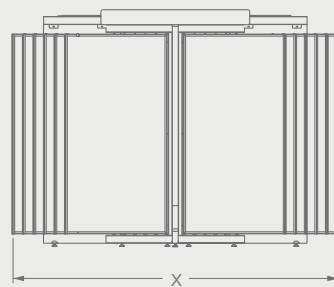

BR020B

CHIPBOARD + CERAMIC

STANDS

Code	Stand Size (x*y*z) cm	Panels qty	Panel Size cm	Max kg	Packing cm	Total kg
BR020B01	328*231*120	12*2	101*193	-	-	-
BR020B02	328*239*120	12*2	101*201	-	-	-