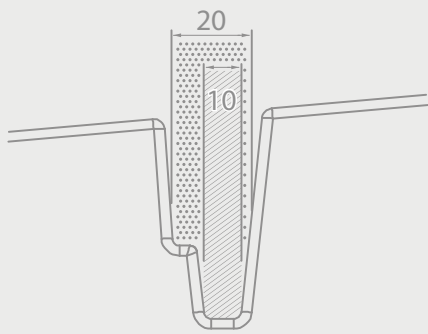

BF001A02

POLFORM

Code	Stand Size (x*y*z) cm	Size(x*x1) cm	Max kg	Packing cm	Total kg
BF001A02	40*60*6	-	-	-	-

BF001B01

POLFORM

Code	Stand Size (x*y*z) cm	Size(x*x1) cm	Max kg	Packing cm	Total kg
BF001B01	40*70*9	1-2	-	-	-