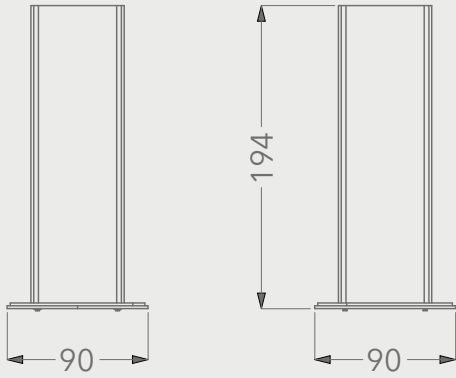

BS ARMATURE DISPLAYS

BS035A

ARMATURE DISPLAYS

Code	Stand Size (x*y*z) cm	Panels qty	Panel Size cm	Max kg	Packing cm	Total kg
BS035A01	90*190*90	4	50*182	-	99*213*99	-