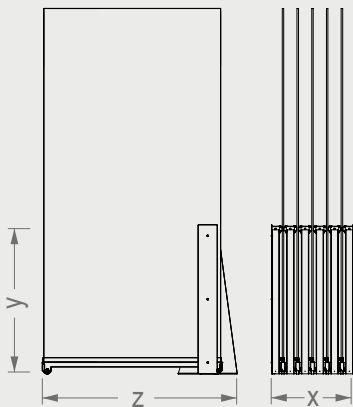

Tiles or
Digital prints

Logo prints

Double
Side
Two Tiles
or
Single side
One tile

Code	Stand Size (x*y*z) cm	Panels qty	Panel Size cm	Max kg	Packing cm	Total kg
------	--------------------------	---------------	------------------	-----------	---------------	-------------