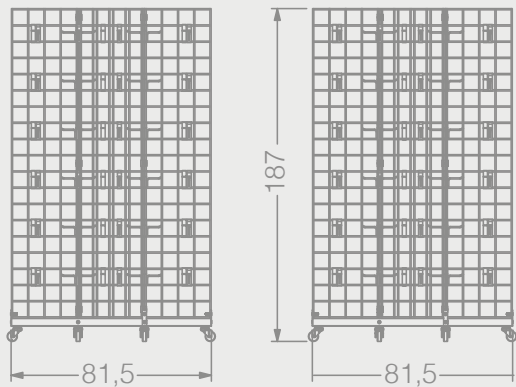

BT078A

STANDS

Code	Stand Size (x*y*z) cm	Panels qty	Panel Size cm	Max kg	Packing cm	Total kg
BT078A01	81,5*187*81,5	-	-	-	-	-