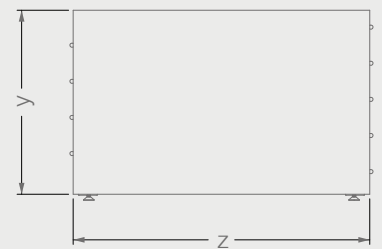

DRAWERS

Code	Stand Size (x*y*z) cm	Panels qty	Panel Size cm	Max kg	Packing cm	Total kg
BD003B01	135*100*148	9+1	121*121	-	-	-
BD003B02	135*100*88	9+1	60*121	-	-	-
BD003B03	207*100*128	9+1	101*193	-	-	-
BD003B04	215*100*128	9+1	101*201	-	-	-