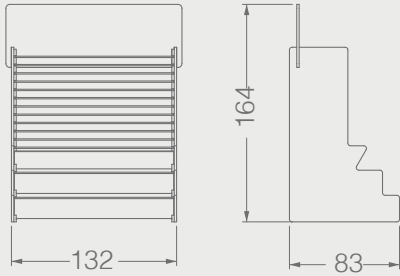

BC CRADLES

BC091A

CRADLES

Code	Stand Size	Panels	Panel Size	Max	Packing	
	cm	qty	cm	kg	cm	
BC091A01	132*164*83	11+3	30*120	-	-	-