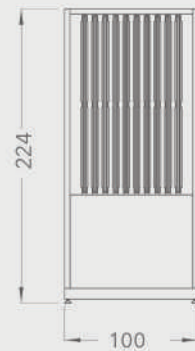

BR STANDS

BR023A

STANDS

Code	Stand Size (x*y*z) cm	Panels qty	Panel Size cm	Max kg	Packing cm	Total kg
BR023A01	100*224*65	20*2	65*69	-	-	-

BR023B

STANDS

Code	Stand Size (x*y*z) cm	Panels qty	Panel Size cm	Max kg	Packing cm	Total kg
BR023B01	100*224*65	10*2	69*131	-	-	-