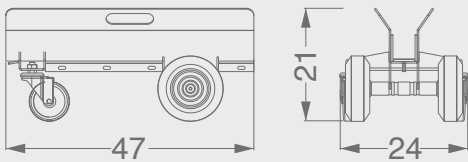

BU001S

TROLLEY

Code	Stand Size (x*y*z) cm	Panels qty	Panel Size cm	Max kg	Packing cm	Total kg
BU001S03	24*21*70	-	-	-	-	-

BU001S

TROLLEY

Code	Stand Size (x*y*z) cm	Panels qty	Panel Size cm	Max kg	Packing cm	Total kg
BU001S04	24*21*70	-	-	-	-	-