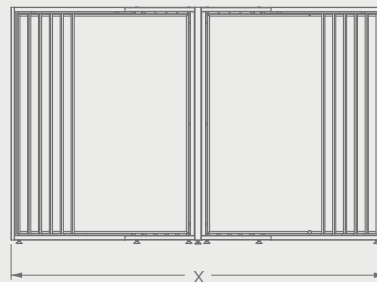

BR021A
STANDS

CHIPBOARD+CERAMIC

Code	Stand Size (x*y*z) cm	Panels qty	Panel Size cm	Max kg	Packing cm	Total kg
BR021A01	338*208*122	24+2	101*193	-	-	-
BR021A02	338*216*122	24+2	101*201	-	-	-