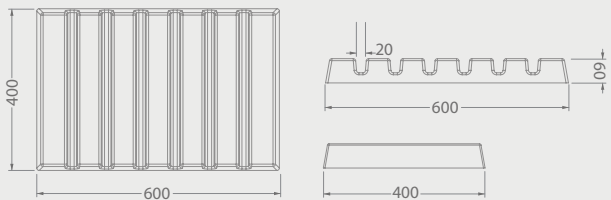

BF001A02

POLFORM

Code	Stand Size (x*y*z) cm	Size(x*x1) cm	Max kg	Packing cm	Total kg
BF001A02	40*60*6	-	-	-	-