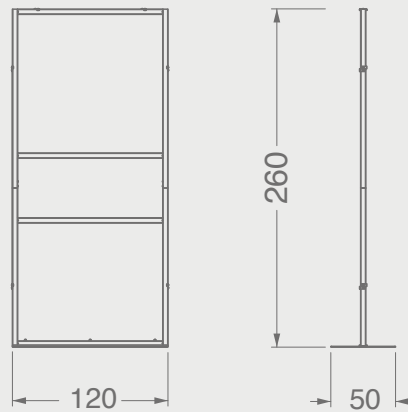

NEW

BT065A

TOTEMS

Code	Stand Size (x*y*z) cm	Panels qty	Panel Size cm	Max kg	Packing cm	Total kg
BT065A01	45x206x46	20	30*30	-	-	-

NEW

BT077A

TOTEMS

Code	Stand Size (x*y*z) cm	Panels qty	Panel Size cm	Max kg	Packing cm	Total kg
BT077A01	120*260*50	2	120*260	-	-	-