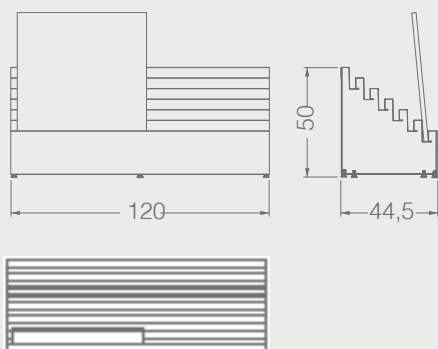

CRADLES- SHEET METAL

Code	Stand Size	Panels	Panel Size	Max	Packing	Total
	cm	qty	cm	kg	cm	kg
BC125A01	120*50*44,5	12	60*60	-	-	-