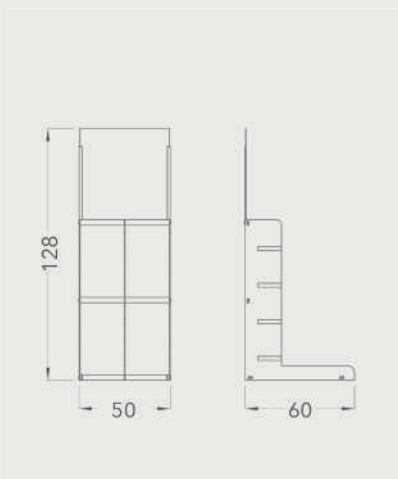

BT TOTEMS

BT068A

TOTEMS

Code	Stand Size (x*y*z) cm	Panels qty	Panel Size cm	Max kg	Packing cm	Total kg
BT068A01	80*174*61	16	22.5*129.5	-	-	-

BT068B

TOTEMS

Code	Stand Size (x*y*z) cm	Panels qty	Panel Size cm	Max kg	Packing cm	Total kg
BT068B01	52*200*70	16	-	-	-	-

NEW

BT TOTEMS

BT070A

TOTEMS

Code	Stand Size (x*y*z) cm	Panels qty	Panel Size cm	Max kg	Packing cm	Total kg
BT070A01	45*188*73	40	30*60	-	-	-

BT072A

TOTEMS

Code	Stand Size (x*y*z) cm	Panels qty	Panel Size cm	Max kg	Packing cm	Total kg
BT072A01	50*128*60	8	60*60*2	-	-	-