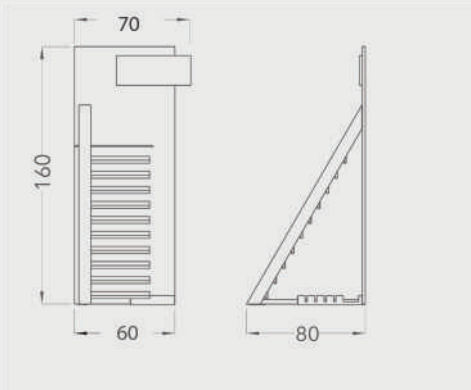

BT TOTEMS

BT028A

TOTEMS

Code	Stand Size	Panels	Panel Size	Max	Packing	Total
	(x*y*z) cm	qty	cm	kg	cm	kg
BT028A01	70*160*80	14	60*60	-	-	-