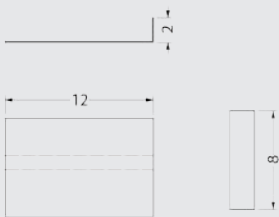

BP904V

HANDLE TRANSPARENT PLASTIC

Code	Panel Size	Thic.	Edge	Corner	Print	Handle	Weight
	cm	mm		-	-	-	kg
BP904V01	20*22	-	-	-	-	-	-

BP PANELS

BP909A01

LABEL

Code	Panel Size	Thic.	Edge	Corner	Print	Handle	Weight
	cm	mm		-	-	-	kg
BP909A01	10*10*0,2	-	-	-	-	-	-

BP909A02

LABEL

Code	Panel Size	Thic.	Edge	Corner	Print	Handle	Weight
	cm	mm		-	-	-	kg
BP909A02	7*3,5*2	-	-	-	-	-	-

BP909A03

LABEL

Code	Panel Size	Thic.	Edge	Corner	Print	Handle	Weight
	cm	mm		-	-	-	kg
BP909A03	12*2*8	-	-	-	-	-	-