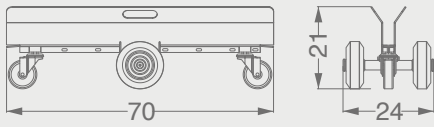

BU001S

TROLLEY

Code	Stand Size (x*y*z) cm	Panels qty	Panel Size cm	Max kg	Packing cm	Total kg
BU001S01	24*21*70	-	-	-	-	-

BU001S

TROLLEY

Code	Stand Size (x*y*z) cm	Panels qty	Panel Size cm	Max kg	Packing cm	Total kg
BU001S02	24*21*70	-	-	-	-	-