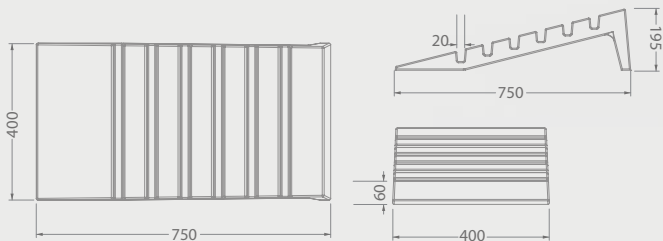

BF003B02

POLFORM

Code	Stand Size	Size(x*y1)	Max	Packing	Total
	(x*y*z) cm	cm	kg	cm	kg
BF003B02	40*75*19,5	-	-	-	-