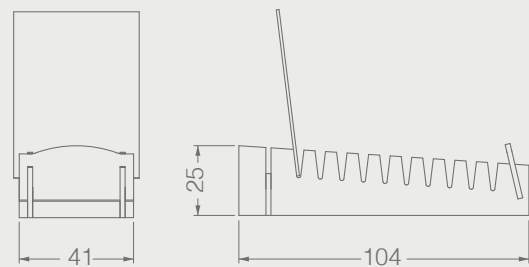

BC041A

CRADLES

Code	Stand Size	Panels	Panel Size	Max	Packing	Total
	cm	qty	cm	kg	cm	kg
BC041A01	24*8*16,5	-	50*50	-	-	-

BC042A

CRADLES

Code	Stand Size	Panels	Panel Size	Max	Packing	Total
	cm	qty	cm	kg	cm	kg
BC042A01	41*25*104	10	-	-	-	-