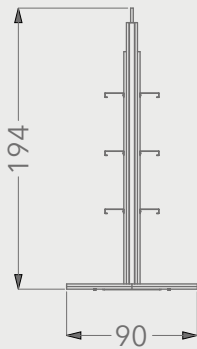

BS033A

ARMATURE DISPLAYS

Code	Stand Size (x*y*z) cm	Panels qty	Panel Size cm	Max kg	Packing cm	Total kg
BS031A01	55*60*30	-	-	-	-	-

BS034A

ARMATURE DISPLAYS

Code	Stand Size (x*y*z) cm	Panels qty	Panel Size cm	Max kg	Packing cm	Total kg
BS034A01	90*190*90	-	-	-	99*211*199	-