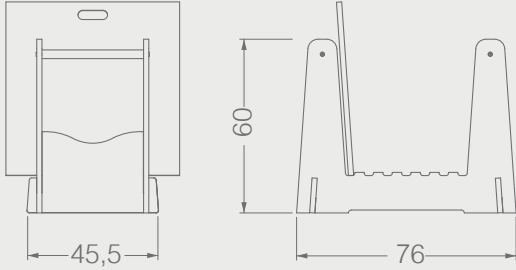

BC CRADLES

BC104A

CRADLES

Code	Stand Size	Panels	Panel Size	Max	Packing	Total
	cm	qty	cm	kg	cm	kg
BC104A01	45,5*60*76	6	-	-	-	-