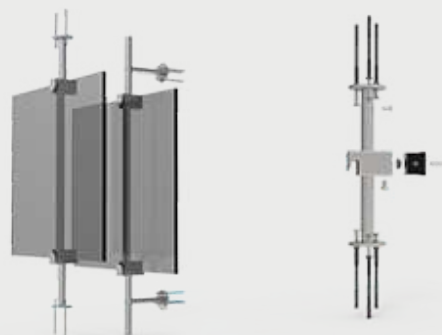

VERTICAL

BT040A

TOTEMS

Code	Stand Size (x*y*z) cm	Panels qty	Panel Size cm	Max kg	Packing cm	Total kg
BT040A01	123*240*60	52	65*69	-	-	-

BW065M

ADJUSTABLE

STANDS

Code	Stand Size (x*y*z) cm	Panels qty	Panel Size cm	Max kg	Packing cm	Total kg
BW065M01	-	-	-	-	-	-