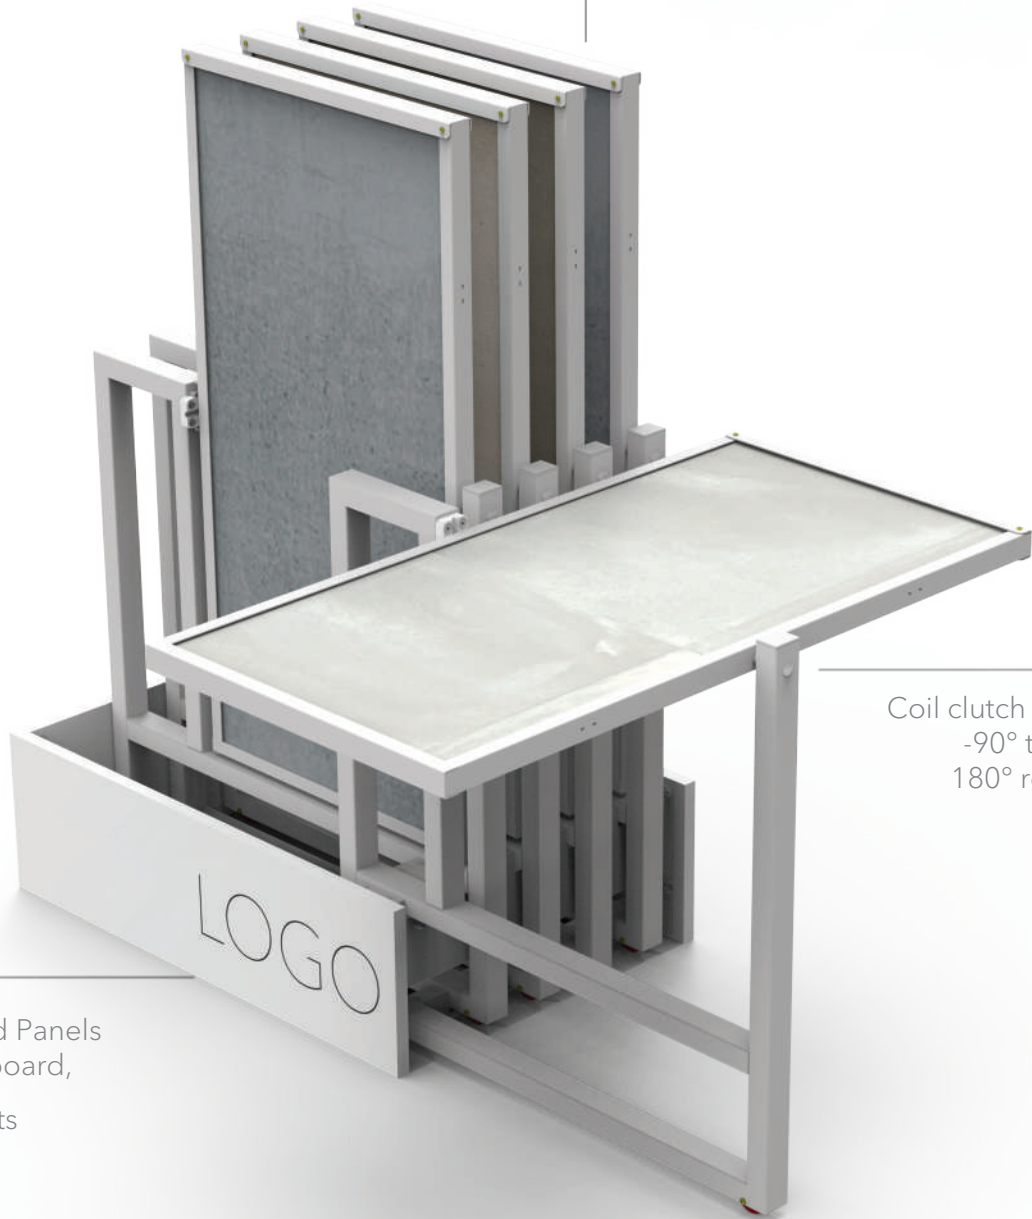

Double side
U close cover
Two tiles