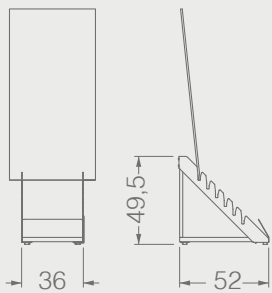

BC CRADLES

BC063A

CRADLES

Code	Stand Size	Panels	Panel Size	Max	Packing	Total
	cm	qty	cm	kg	cm	kg
BC063A01	45*39*72	10	-	-	-	-

BC065B

SHEET METAL

CRADLES

Code	Stand Size	Panels	Panel Size	Max	Packing	Total
	cm	qty	cm	kg	cm	kg
BC065B01	36*49,5*52	6	-	-	-	-