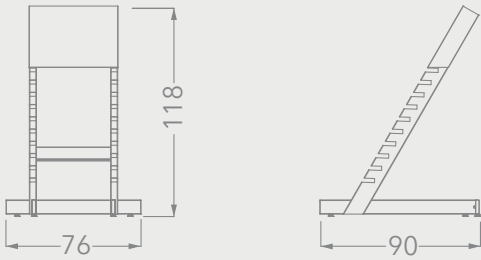

BT TOTEMS

BT060C

TOTEMS

Code	Stand Size (x*y*z) cm	Panels qty	Panel Size cm	Max kg	Packing cm	Total kg
BT060C01	76*118*90	10	60*60	-	-	-