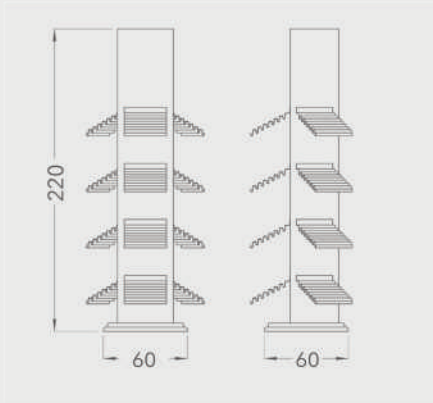

BT TOTEMS

BT053A

TOTEMS

Code	Stand Size	Panels	Panel Size	Max	Packing	Total
	(x*y*z) cm	qty	cm	kg	cm	kg
BT053A01	60*220*60	84	-	-	135*77*244	-