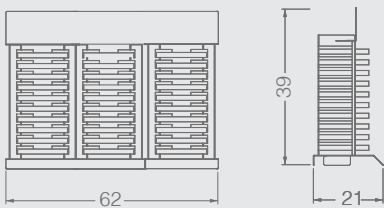

CRADLES

Code	Stand Size	Panels	Panel Size	Max	Packing	Total
	cm	qty	cm	kg	cm	kg
BC202B01	42*39*21	20	15*15	-	-	-

20mm

BC202C

SHEET METAL

CRADLES

Code	Stand Size	Panels	Panel Size	Max	Packing	Total
	cm	qty	cm	kg	cm	kg
BC202C01	62*39*21	30	15*15	-	-	-