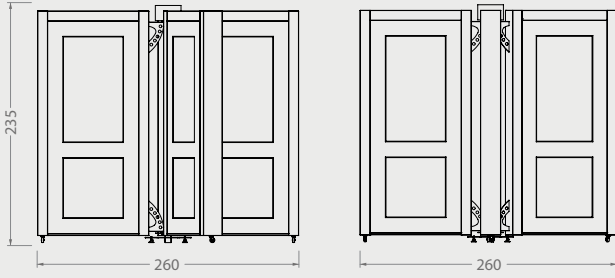

BR705A

STAND DOOR SERIES

Code	Stand Size (x*y*z) cm	Panels qty	Panel Size cm	Max kg	Packing cm	Total kg
BR705A01	258*258*235	4	90*210	-	100*210*80	-