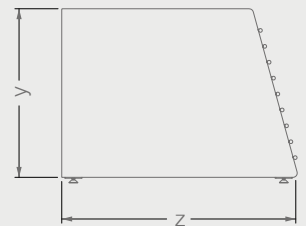

DRAWERS

Code	Stand Size (x*y*z) cm	Panels qty	Panel Size cm	Max kg	Packing cm	Total kg					
BD001B01	209*100*147	9+1	101*193	-	-	-					
BD001B02	217*100*147	9+1	101*201	-	-	-					
BD001B03	209*100*147	5+1	101*193	-	-	-					
BD001B04	217*100*147	5+1	101*201	-	-	-