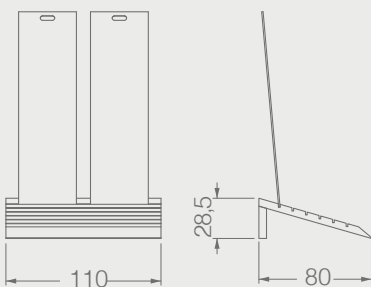

BC059A

CRADLES

Code	Stand Size	Panels	Panel Size	Max	Packing	Total
	cm	qty	cm	kg	cm	kg
BC059A01	60*200*86	10	-	-	-	-

BC061A

CRADLES

Code	Stand Size	Panels	Panel Size	Max	Packing	Total
	cm	qty	cm	kg	cm	kg
BC061A01	110*28,5*80	6	139*41	-	-	-