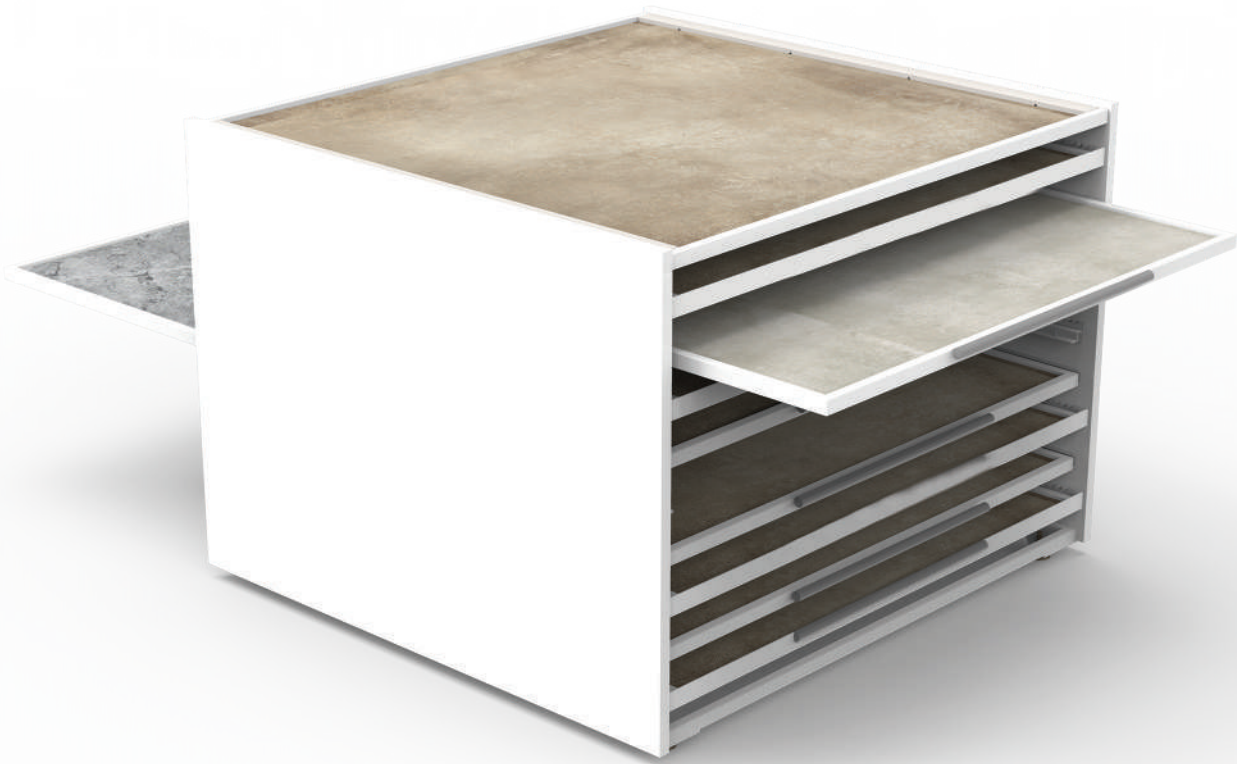

BD003A

170 KG

DRAWERS

Code	Stand Size (x*y*z) cm	Panels qty	Panel Size cm	Max kg	Packing cm	Total kg
BD003A01	135*100*148	9+1	121*121	-	-	-
BD003A02	135*100*88	9+1	60*121	-	-	-
BD003A03	207*100*128	9+1	101*193	-	-	-
BD003A04	215*100*128	9+1	101*201	-	-	-

BD003B

70 KG

DRAWERS

Code	Stand Size (x*y*z) cm	Panels qty	Panel Size cm	Max kg	Packing cm	Total kg
BD003B01	135*100*148	9+1	121*121	-	-	-
BD003B02	135*100*88	9+1	60*121	-	-	-
BD003B03	207*100*128	9+1	101*193	-	-	-
BD003B04	215*100*128	9+1	101*201	-	-	-