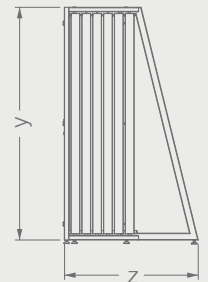

BR021A
STANDS

CHIPBOARD+CERAMIC

Code	Stand Size (x*y*z) cm	Panels qty	Panel Size cm	Max kg	Packing cm	Total kg
BR021A01	338*208*122	24+2	101*193	-	-	-
BR021A02	338*216*122	24+2	101*201	-	-	-