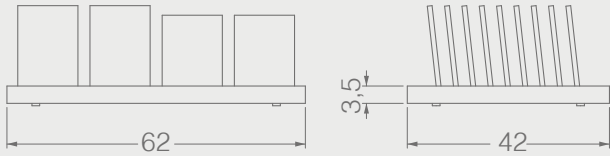

BC211A

CRADLES

Code	Stand Size	Panels	Panel Size	Max	Packing	Total
	cm	qty	cm	kg	cm	kg
BC211A01	62*3,5*42	36	12,5*16,5	-	-	-