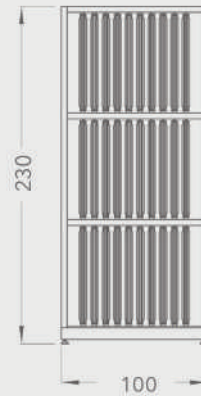

BR023E

STANDS

Code	Stand Size (x*y*z) cm	Panels qty	Panel Size cm	Max kg	Packing cm	Total kg
BR023E01	100*230*65	30*2	65*69	-	-	-