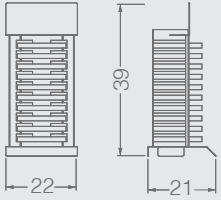

BC CRADLES

BC202A

SHEET METAL

CRADLES

Code	Stand Size	Panels	Panel Size	Max	Packing	Total
	cm	qty	cm	kg	cm	kg
BC202A01	22*39*21	10	15*15	-	-	-