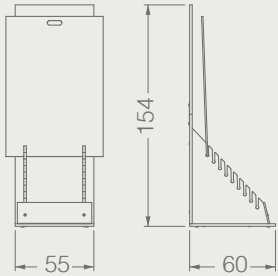

BC052A

CRADLES

Code	Stand Size	Panels	Panel Size	Max	Packing	Total
	cm	qty	cm	kg	cm	kg
BC052A01	50*55*73	6	-	-	-	-

BC CRADLES

BC058A

CRADLES

Code	Stand Size	Panels	Panel Size	Max	Packing	Total
	cm	qty	cm	kg	cm	kg
BC058A01	55*154*60	9	68*98	-	-	-