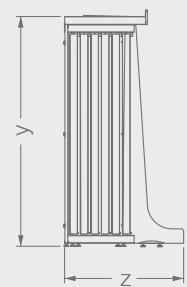

BR020B

CHIPBOARD + CERAMIC

STANDS

Code	Stand Size (x*y*z) cm	Panels qty	Panel Size cm	Max kg	Packing cm	Total kg
BR020B01	328*231*120	12*2	101*193	-	-	-
BR020B02	328*239*120	12*2	101*201	-	-	-