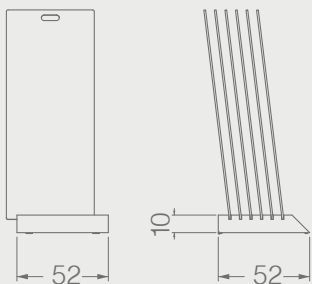

BC079A

CRADLES

Code	Stand Size	Panels	Panel Size	Max	Packing	Total
	cm	qty	cm	kg	cm	kg
BC079A01	52*10*52	6	50*120	-	-	-