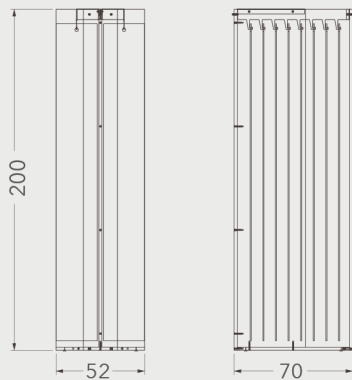

BT TOTEMS

BT068A

TOTEMS

Code	Stand Size (x*y*z) cm	Panels qty	Panel Size cm	Max kg	Packing cm	Total kg
BT068A01	80*174*61	16	22.5*129.5	-	-	-

BT068B

TOTEMS

Code	Stand Size (x*y*z) cm	Panels qty	Panel Size cm	Max kg	Packing cm	Total kg
BT068B01	52*200*70	16	-	-	-	-