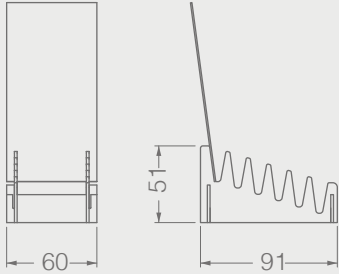

BC071A

SHEET METAL

CRADLES-SHEET METAL

Code	Stand Size	Panels	Panel Size	Max	Packing	Total
	cm	qty	cm	kg	cm	kg
BC071A01	38*36*98	12	-	-	-	-

BC CRADLES

BC073A

CRADLES

Code	Stand Size	Panels	Panel Size	Max	Packing	Total
	cm	qty	cm	kg	cm	kg
BC073A01	60*51*91	6	60*120	-	-	-