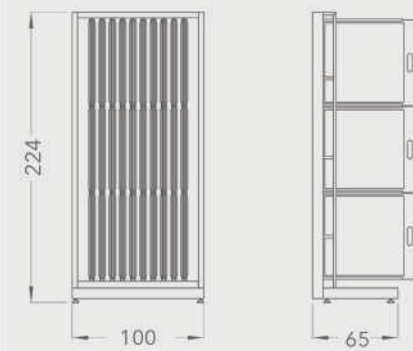

BR STANDS

BR023E

STANDS

Code	Stand Size (x*y*z) cm	Panels qty	Panel Size cm	Max kg	Packing cm	Total kg
BR023E01	100*230*65	30*2	65*69	-	-	-

BR STANDS

BR023G

STANDS

Code	Stand Size (x*y*z) cm	Panels qty	Panel Size cm	Max kg	Packing cm	Total kg
BR023G01	100*224*65	30*2	variable	-	-	-