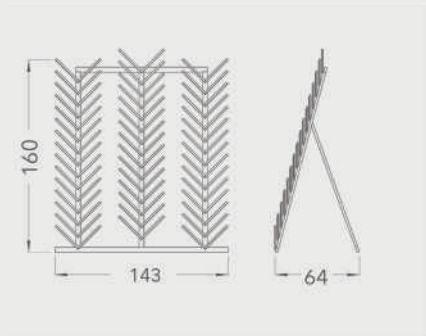

BT TOTEMS

BT030J

TOTEMS

Code	Stand Size (x*y*z) cm	Panels qty	Panel Size cm	Max kg	Packing cm	Total kg
BT030J01	143*160*64	45	33*33	-	154*75*214	-