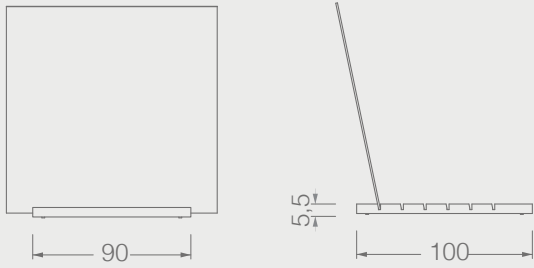

BC039A

CRADLES

Code	Stand Size	Panels	Panel Size	Max	Packing	Total
	cm	qty	cm	kg	cm	kg
BC039A01	52*60*62	12	45*90	-	-	-

BC CRADLES

BC040A

CRADLES

Code	Stand Size	Panels	Panel Size	Max	Packing	Total
	cm	qty	cm	kg	cm	kg
BC040A01	90*5,5*100	6	120*120	-	-	-