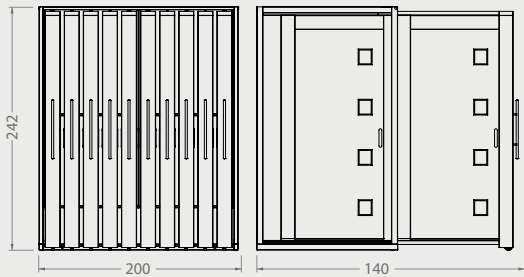

BR702A

STAND DOOR SERIES

Code	Stand Size	Panels	Panel Size	Max	Packing	Total
	(x*y*z) cm	qty	cm	kg	cm	kg
BR702A01	185*248*162	6	88*208	-	115*110*230	-