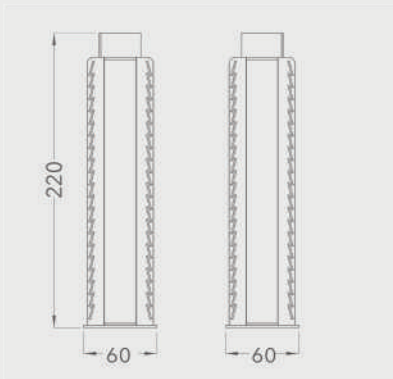

BT TOTEMS

BT053A

TOTEMS

Code	Stand Size	Panels	Panel Size	Max	Packing	Total
	(x*y*z) cm	qty	cm	kg	cm	kg
BT053A01	60*220*60	84	-	-	135*77*244	-

BT054A

TOTEMS

Code	Stand Size	Panels	Panel Size	Max	Packing	Total
	(x*y*z) cm	qty	cm	kg	cm	kg
BT054A01	60*220*60	84	-	-	-	-