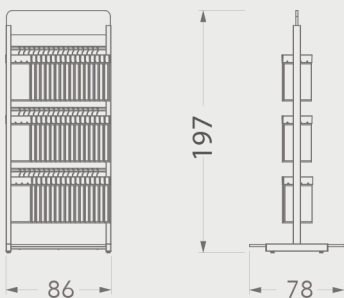

BT027K

TOTEMS

Code	Stand Size	Panels	Panel Size	Max	Packing	Total
	(x*y*z) cm	qty	cm	kg	cm	kg
BT027K01	86*197*78	36	35*35	-	64*101*254	-