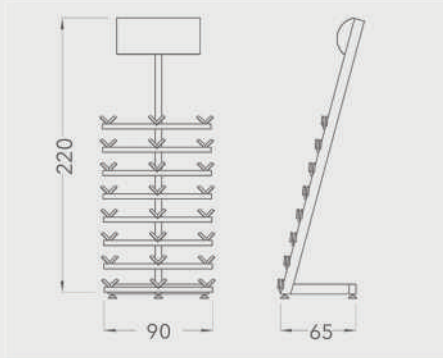

BT TOTEMS

BT030B

TOTEMS

Code	Stand Size (x*y*z) cm	Panels qty	Panel Size cm	Max kg	Packing cm	Total kg
BT030B01	90*220*65	24	33*33	-	104*85*230	-