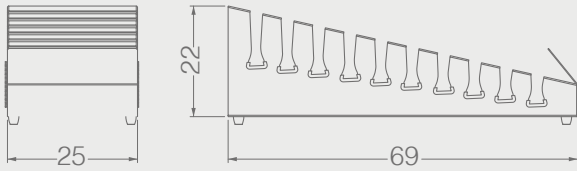

Code	Stand Size	Panels	Panel Size	Max	Packing	Total
	cm	qty	cm	kg	cm	kg
BC069A01	25*26,5*65	12	-	-	-	-

BC070A

SHEET METAL

CRADLES

Code	Stand Size	Panels	Panel Size	Max	Packing	Total
	cm	qty	cm	kg	cm	kg
BC070A01	25*22*69	10	-	-	-	-