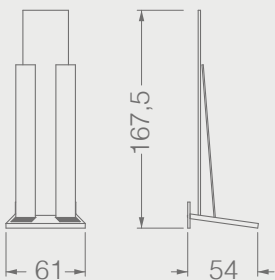

BC117S

CRADLES

Code	Stand Size	Panels	Panel Size	Max	Packing	Total
	cm	qty	cm	kg	cm	kg
BC117S01	50*164*81	10	32*127	-	-	-

BC118A

CRADLES

Code	Stand Size	Panels	Panel Size	Max	Packing	Total
	cm	qty	cm	kg	cm	kg
BC118A01	61*167,5*54	10	15*90	-	-	-