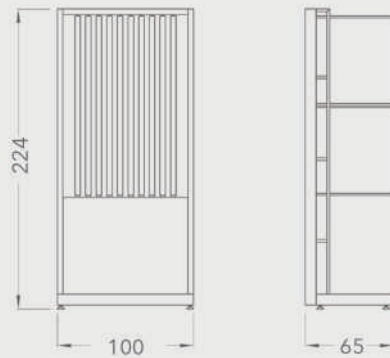

BR024G

STANDS

Code	Stand Size (x*y*z) cm	Panels qty	Panel Size cm	Max kg	Packing cm	Total kg
BR024G01	100*224*65	30*2	60*60	-	-	-

BR024H

STANDS

Code	Stand Size (x*y*z) cm	Panels qty	Panel Size cm	Max kg	Packing cm	Total kg
BR024H01	100*224*65	20*2	60*60	-	-	-