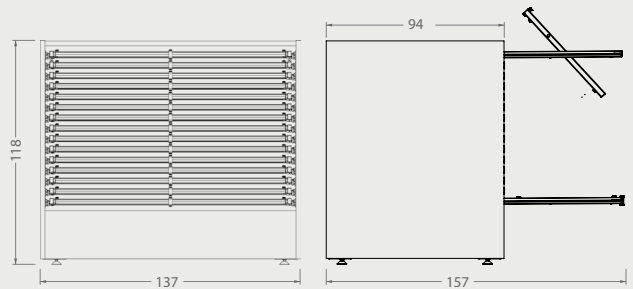

ANTI TILT SYSTEM

BD008A

DRAWERS

Code	Stand Size (x*y*z) cm	Panels qty	Panel Size cm	Max kg	Packing cm	Total kg
BD008A01	137*118*94	15*2	61*121	-	-	-

BLSERIES

BL SERIES
STANDS

152-157

STANDS