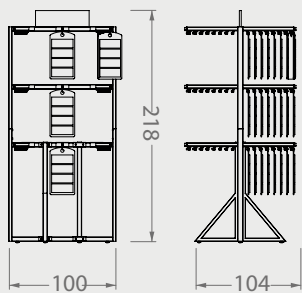

BT TOTEMS

BT027S

TOTEMS

Code	Stand Size	Panels	Panel Size	Max	Packing	Total
	(x*y*z) cm	qty	cm	kg	cm	kg
BT027S01	100*218*104	144	-	-	126*80*135	-

BT027T

TOTEMS

Code	Stand Size	Panels	Panel Size	Max	Packing	Total
	(x*y*z) cm	qty	cm	kg	cm	kg
BT027T01	90*188*60	54	33*33	-	66*202*66	-

*BW053M01 coded hanger used in the model.
The hangers are ordered separately