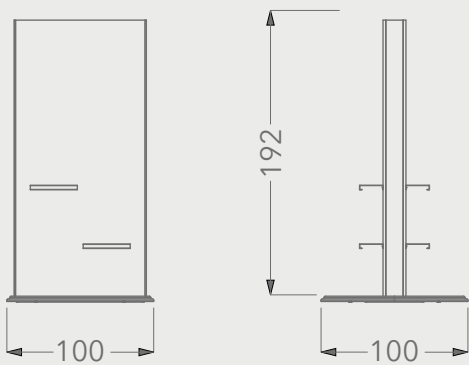

BS036A

ARMATURE DISPLAYS

Code	Stand Size (x*y*z) cm	Panels qty	Panel Size cm	Max kg	Packing cm	Total kg
BS036A01	100*192*100	2	90*192	-	100*85*214	-