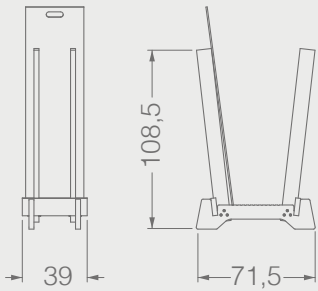

BC083A

CRADLES

Code	Stand Size	Panels	Panel Size	Max	Packing	Total
	cm	qty	cm	kg	cm	kg
BC083A01	39*108,5*71,5	12	35*160	-	-	-