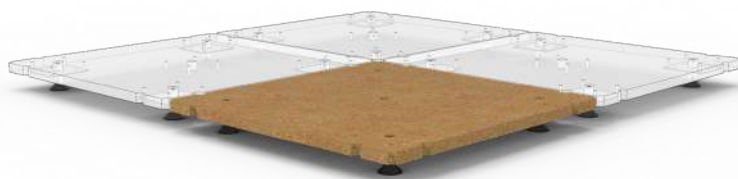

BS046A

ADJUSTABLE FLOOR PLATFORM

Code	Stand Size	Panels	Panel Size	Max	Packing	Total
	(x*y*z) cm	qty	cm	kg	cm	kg
BS046A01	69*69	-	-	-	-	-
BS046A03	60*60	-	-	-	-	-
BS046A05	100*200	-	-	-	-	-
BS046A06	100*100	-	-	-	-	-

NEW