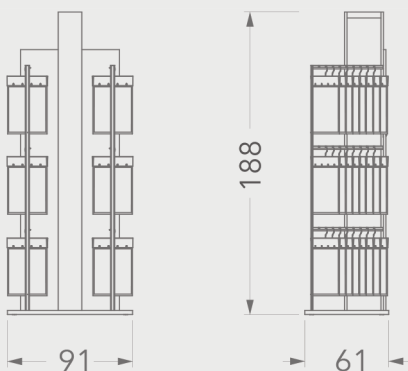

BT027T

TOTEMS

Code	Stand Size	Panels	Panel Size	Max	Packing	Total
	(x*y*z) cm	qty	cm	kg	cm	kg
BT027T01	90*188*60	54	33*33	-	66*202*66	-