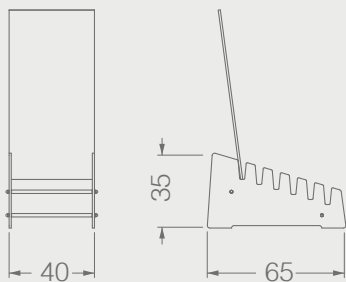

BC087A

CRADLES

Code	Stand Size	Panels	Panel Size	Max	Packing	Total
	cm	qty	cm	kg	cm	kg
BC087A01	40*35*65	6	-	-	-	-