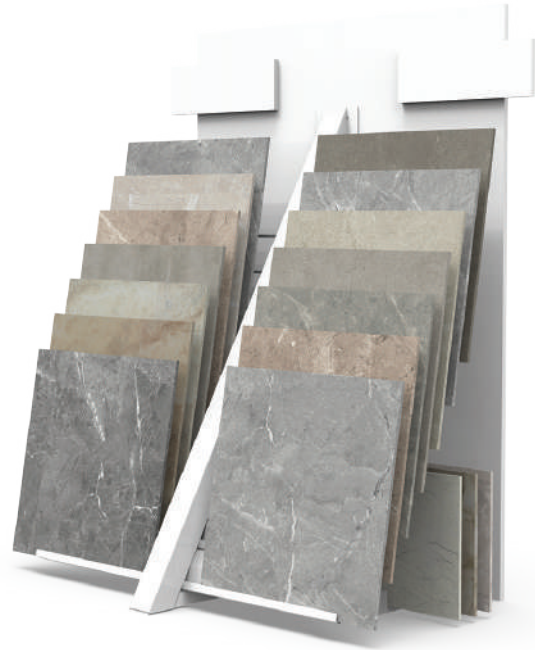

BT TOTEMS

BT028C

TOTEMS

Code	Stand Size (x*y*z) cm	Panels qty	Panel Size cm	Max kg	Packing cm	Total kg
BT028C01	120*160*80	28	60*60	-	155*75*195	-