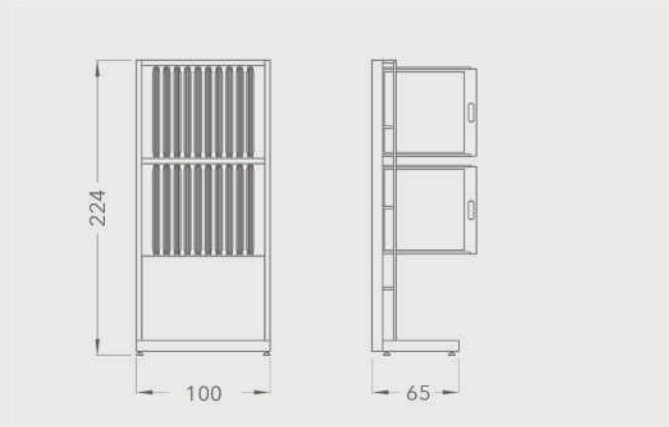

BR023A

STANDS

Code	Stand Size (x*y*z) cm	Panels qty	Panel Size cm	Max kg	Packing cm	Total kg
BR023A01	100*224*65	20*2	65*69	-	-	-