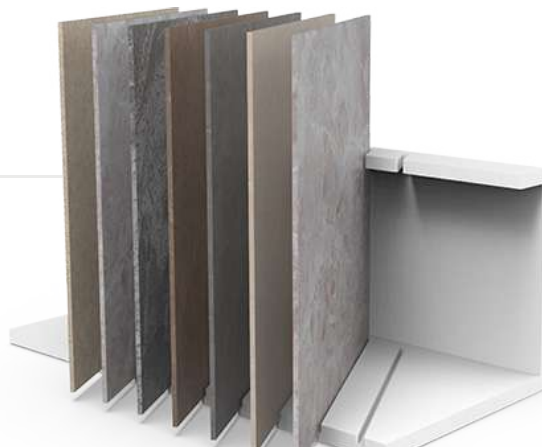

BC CRADLES

BC126A

SHEET METAL

TOTEMS

Code	Stand Size (x*y*z) cm	Panels qty	Panel Size cm	Max kg	Packing cm	Total kg
BC126A01	247*30,5*85,5	29	100*100	-	-	-

NEW

BC130A

CRADLES

Code	Stand Size cm	Panels qty	Panel Size cm	Max kg	Packing cm	Total kg
BC130A01	120*50*57	8	60*120	-	-	-

NEW

BC130B

CRADLES

Code	Stand Size cm	Panels qty	Panel Size cm	Max kg	Packing cm	Total kg
BC130B01	55*90*147	21+21	20*120	-	-	-

NEW