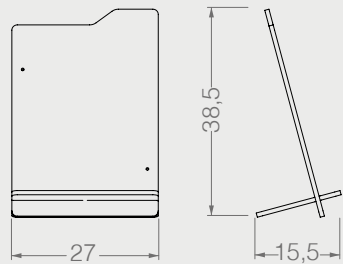

20mm

BC202D

SHEET METAL

CRADLES

Code	Stand Size	Panels	Panel Size	Max	Packing	Total
	cm	qty	cm	kg	cm	kg
BC202D01	82*39*21	40	15*15	-	-	-

20mm

BC CRADLES

BC204A

CRADLES

Code	Stand Size	Panels	Panel Size	Max	Packing	Total
	cm	qty	cm	kg	cm	kg
BC204A01	45*12*26	1	60*120	-	-	-
BC204A02	45*12*26	1	90*135	-	-	-

BC206A

CRADLES

Code	Stand Size	Panels	Panel Size	Max	Packing	Total
	cm	qty	cm	kg	cm	kg
BC206A01	27*38,5*15,5	-	A4	-	-	-

BC207A

PLEXIGLAS

CRADLES

Code	Stand Size	Panels	Panel Size	Max	Packing	Total
	cm	qty	cm	kg	cm	kg
BC207A01	42*30*42	13*3	10*15	-	-	-

BC CRADLES

BC210A

CRADLES

Code	Stand Size	Panels	Panel Size	Max	Packing	Total
	cm	qty	cm	kg	cm	kg
BC210A01	32*57*38	8+8	12,5*16,5	-	-	-