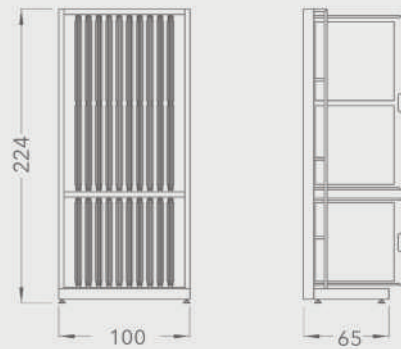

BR023C

STANDS

Code	Stand Size (x*y*z) cm	Panels qty	Panel Size cm	Max kg	Packing cm	Total kg			
							z	y	x
BR023C01	100*224*65	10*2	65*69	-	-	-			
BR023C01	-	10*2	69*131	-	-	-