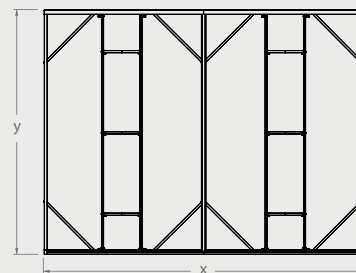

MAX
280
CM NEW

ADJUSTABLE

BL P SERIES

STANDS

Code	Stand Size (x*y*z) cm	Panels qty	Panel Size cm	Max kg	Packing cm	Total kg
BL012P01	246*230*90	7	-	-	-	-
BL014P02	486*230*90	7	-	-	-	-
BL015P01	380*270*90	7*4	-	-	-	-
BL016P01	630*270*90	7*6	-	-	-	-