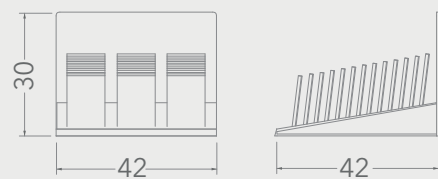

CRADLES

Code	Stand Size	Panels	Panel Size	Max	Packing	Total
	cm	qty	cm	kg	cm	kg
BC207A01	42*30*42	13*3	10*15	-	-	-