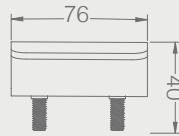

BU003K

HANDLES TAR

Code	Stand Size (x*y*z) cm	Size(x*x1) cm	Max kg	Packing cm	Total kg
BU003K01	430*40*76	430*x1	-	-	-
BU003K02	580*40*76	580*x1	-	-	-
BU003K03	880*40*76	880*x1	-	-	-
BU003K04	1180*40*76	1180*x1	-	-	-
BU003K05	1480*40*76	1480*x1	-	-	-

BU004K

HANDLES ARA

Code	Stand Size (x*y*z) cm	Size(x*x1) cm	Max kg	Packing cm	Total kg
BU004K01	430*150*40	430*x1	-	-	-
BU004K02	580*20*40	580*x1	-	-	-
BU004K03	880*20*40	880*x1	-	-	-
BU004K04	1180*20*40	1180*x1	-	-	-
BU004K05	1480*20*40	1480*x1	-	-	-