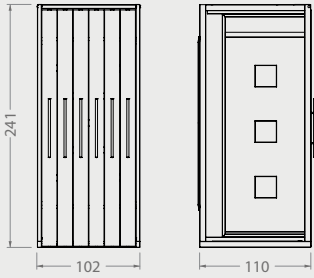

BR703A

STAND DOOR SERIES

Code	Stand Size	Panels	Panel Size	Max	Packing	Total
	(x*y*z) cm	qty	cm	kg	cm	kg
BR703A01	104*193*107	6	80*215	-	115*120*210	-

BR704A

STAND DOOR SERIES

Code	Stand Size	Panels	Panel Size	Max	Packing	Total
	(x*y*z) cm	qty	cm	kg	cm	kg
BR704A01	459*232*117	8	90*205	-	115*110*210	-