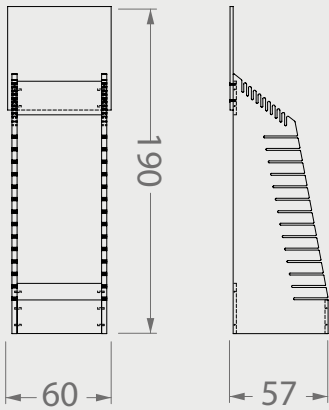

BT TOTEMS

BT030J

TOTEMS

Code	Stand Size (x*y*z) cm	Panels qty	Panel Size cm	Max kg	Packing cm	Total kg
BT030J01	143*160*64	45	33*33	-	154*75*214	-

BT050A

TOTEMS

Code	Stand Size (x*y*z) cm	Panels qty	Panel Size cm	Max kg	Packing cm	Total kg
BT050A01	60*190*57	24	-	-	90*220*70	-