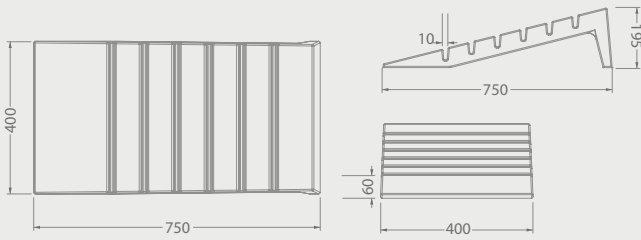

BF002B01

POLFORM

Code	Stand Size (x*y*z) cm	Size(x*x1) cm	Max kg	Packing cm	Total kg
BF002B01	40*70,5*15	-	-	-	-

BF003B01

POLFORM

Code	Stand Size	Size(x*y1)	Max	Packing	Total
	(x*y*z) cm	cm	kg	cm	kg
BF003B01	40*75*19,5	-	-	-	-