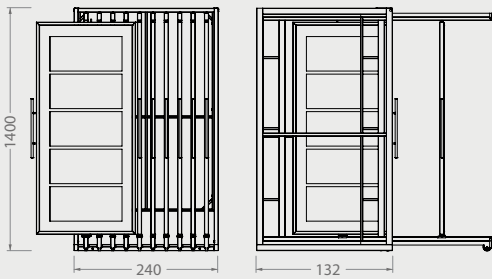

BR706A

STAND DOOR SERIES

Code	Stand Size (x*y*z) cm	Panels qty	Panel Size cm	Max kg	Packing cm	Total kg
BR706A01	240*1400*132	10	203*90	-	100*121*80	-