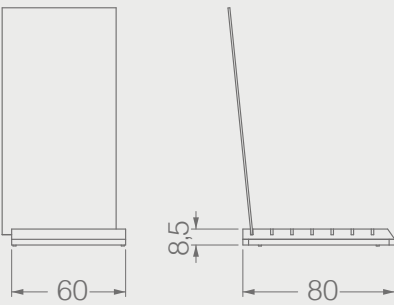

BC075A

CRADLES

Code	Stand Size	Panels	Panel Size	Max	Packing	Total
	cm	qty	cm	kg	cm	kg
BC075A01	60*8,5*80	14	-	-	-	-