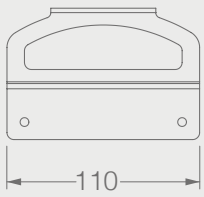

BU008K

HANDLES EVO

Code	Stand Size (x*y*z) cm	Size(x*x1) cm	Max kg	Packing cm	Total kg
BU008K01	-	*150	-	-	-