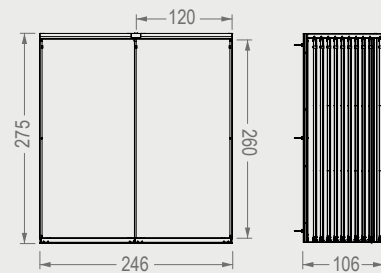

BR008N

TABLET

STANDS

Code	Stand Size (x*y*z) cm	Panels qty	Panel Size cm	Max kg	Packing cm	Total kg
BR008N01	397*288*115	6+2	181*241	-	-	-
BR008N02	397*328*115	6+2	181*281	-	-	-

BR012J

STANDS

Code	Stand Size (x*y*z) cm	Panels qty	Panel Size cm	Max kg	Packing cm	Total kg
BR012J01	246*275*106	10	260x120	-	-	-
BR012J02	246*255*106	10	240x120	-	-	-