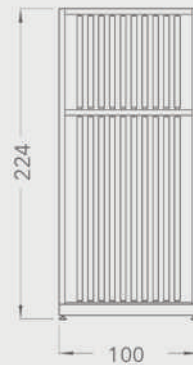

BR024D

STANDS

Code	Stand Size (x*y*z) cm	Panels qty	Panel Size cm	Max kg	Packing cm	Total kg
BR024D01	100*224*65	10*2	60*60	-	-	-
-	-	10*2	60*120	-	-	-