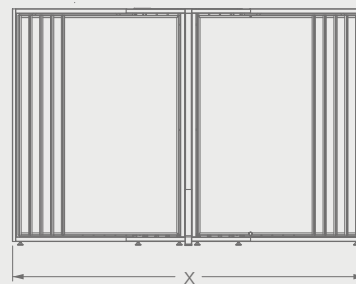

BR021C
STANDS

CHIPBOARD + CERAMIC

Code	Stand Size (x*y*z) cm	Panels qty	Panel Size cm	Max kg	Packing cm	Total kg
BR021C01	310*208*120	10*2	101*193	-	-	-
BR021C02	310*216*120	10*2	101*201	-	-	-