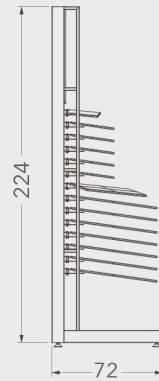

BR024P

STANDS

Code	Stand Size (x*y*z) cm	Panels qty	Panel Size cm	Max kg	Packing cm	Total kg
BR024P01	88*224*72	64	20*20	-	-	-