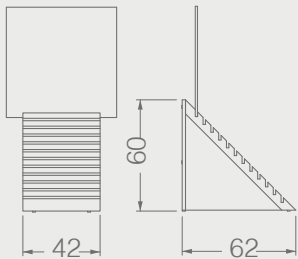

BC CRADLES

BC036A

CRADLES

Code	Stand Size	Panels	Panel Size	Max	Packing	Total
	cm	qty	cm	kg	cm	kg
BC036A01	41*5,5*55	11	-	-	-	-

BC038A

CRADLES

Code	Stand Size	Panels	Panel Size	Max	Packing	Total
	cm	qty	cm	kg	cm	kg
BC038A01	42*60*62	12	60*60	-	-	-