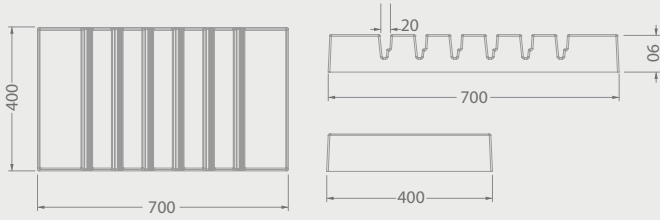

BF001A02

POLFORM

Code	Stand Size (x*y*z) cm	Size(x*x1) cm	Max kg	Packing cm	Total kg
BF001A02	40*60*6	-	-	-	-

BF001B01

POLFORM

Code	Stand Size (x*y*z) cm	Size(x*x1) cm	Max kg	Packing cm	Total kg
BF001B01	40*70*9	1-2	-	-	-