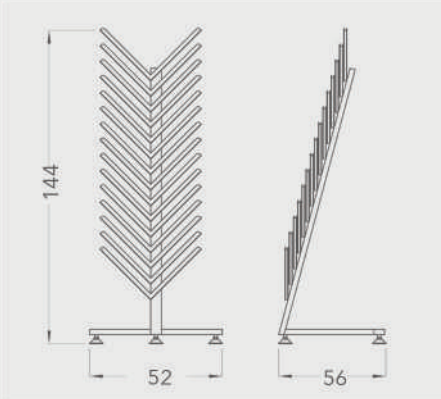

BT TOTEMS

BT030H

TOTEMS

Code	Stand Size (x*y*z) cm	Panels qty	Panel Size cm	Max kg	Packing cm	Total kg
BT030H01	52*144*56	15	33*33	-	132*60*179	-