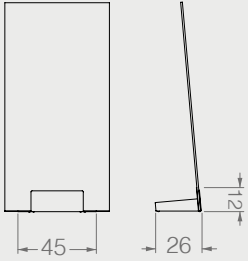

BC CRADLES

BC204A

CRADLES

Code	Stand Size	Panels	Panel Size	Max	Packing	Total
	cm	qty	cm	kg	cm	kg
BC204A01	45*12*26	1	60*120	-	-	-
BC204A02	45*12*26	1	90*135	-	-	-