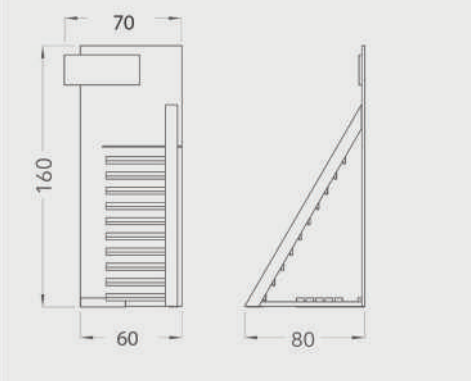

BT TOTEMS

BT028A

TOTEMS

Code	Stand Size	Panels	Panel Size	Max	Packing	Total
	(x*y*z) cm	qty	cm	kg	cm	kg
BT028A01	70*160*80	14	60*60	-	-	-

BT028B

TOTEMS

Code	Stand Size	Panels	Panel Size	Max	Packing	Total
	(x*y*z) cm	qty	cm	kg	cm	kg
BT028B01	70*160*80	14	60*60	-	82*95*198	-