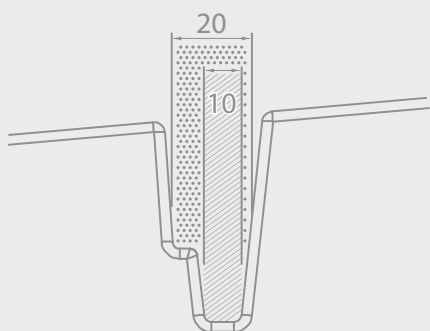

BF002B01

POLFORM

Code	Stand Size (x*y*z) cm	Size(x*x1) cm	Max kg	Packing cm	Total kg
BF002B01	40*70,5*15	-	-	-	-