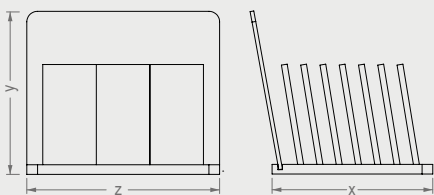

BC217A

CRADLES

Code	Stand Size	Panels	Panel Size	Max	Packing	Total
	cm	qty	cm	kg	cm	kg
BC217A01	36*31*34	6	62*102	-	-	-