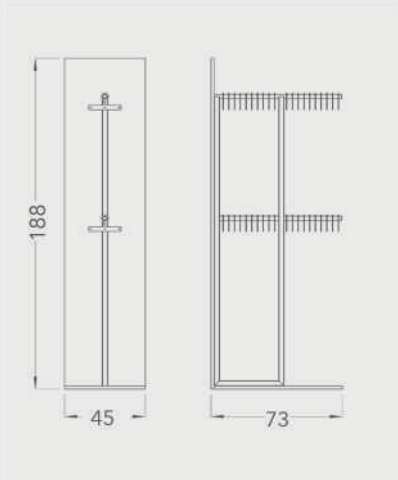

NEW

BT TOTEMS

BT070A

TOTEMS

Code	Stand Size (x*y*z) cm	Panels qty	Panel Size cm	Max kg	Packing cm	Total kg
BT070A01	45*188*73	40	30*60	-	-	-

BT072A

TOTEMS

Code	Stand Size (x*y*z) cm	Panels qty	Panel Size cm	Max kg	Packing cm	Total kg
BT072A01	50*128*60	8	60*60*2	-	-	-