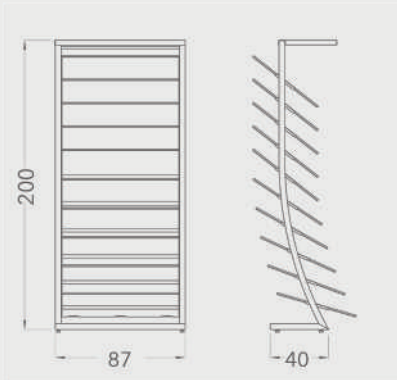

BT TOTEMS

BT063A

TOTEMS

Code	Stand Size (x*y*z) cm	Panels qty	Panel Size cm	Max kg	Packing cm	Total kg
BT063A01	87*200*40	10	56*80	-	-	-