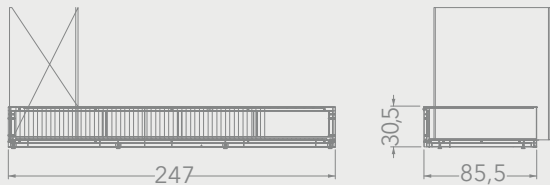

BC CRADLES

BC126A

SHEET METAL

TOTEMS

Code	Stand Size (x*y*z) cm	Panels qty	Panel Size cm	Max kg	Packing cm	Total kg
BC126A01	247*30,5*85,5	29	100*100	-	-	-