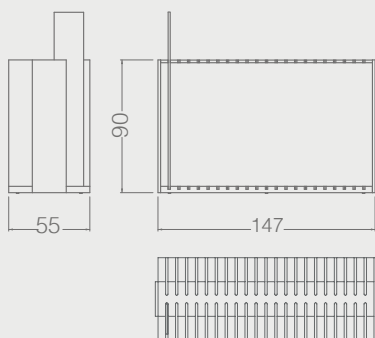

BC130B

CRADLES

Code	Stand Size cm	Panels qty	Panel Size cm	Max kg	Packing cm	Total kg
BC130B01	55*90*147	21+21	20*120	-	-	-