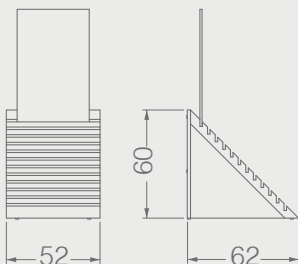

BC039A

CRADLES

Code	Stand Size	Panels	Panel Size	Max	Packing	Total
	cm	qty	cm	kg	cm	kg
BC039A01	52*60*62	12	45*90	-	-	-