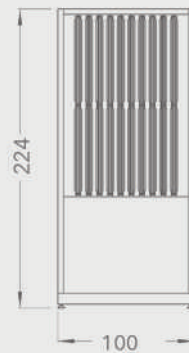

BR023H

STANDS

Code	Stand Size (x*y*z) cm	Panels qty	Panel Size cm	Max kg	Packing cm	Total kg
BR023H01	100*224*65	20*2	65*69	-	-	-