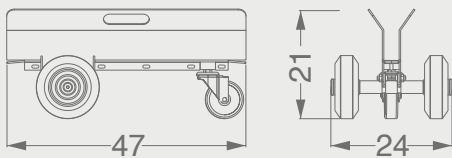

BU001S

TROLLEY

Code	Stand Size (x*y*z) cm	Panels qty	Panel Size cm	Max kg	Packing cm	Total kg
BU001S01	24*21*70	-	-	-	-	-

BU001S

TROLLEY

Code	Stand Size (x*y*z) cm	Panels qty	Panel Size cm	Max kg	Packing cm	Total kg
BU001S02	24*21*70	-	-	-	-	-