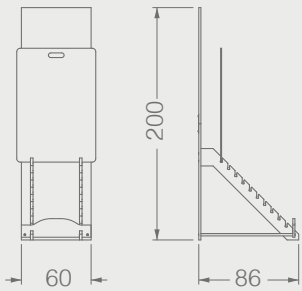

BC059A

CRADLES

Code	Stand Size	Panels	Panel Size	Max	Packing	Total
	cm	qty	cm	kg	cm	kg
BC059A01	60*200*86	10	-	-	-	-