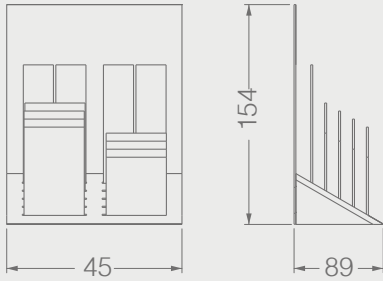

BC CRADLES

BC115A

CRADLES

Code	Stand Size	Panels	Panel Size	Max	Packing	Total
	cm	qty	cm	kg	cm	kg
BC115A01	45*154*89	10+10	-	-	-	-