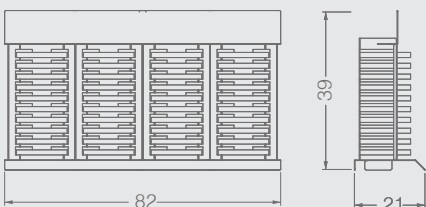

20mm

BC202D

SHEET METAL

CRADLES

Code	Stand Size	Panels	Panel Size	Max	Packing	Total
	cm	qty	cm	kg	cm	kg
BC202D01	82*39*21	40	15*15	-	-	-

20mm

BC CRADLES

BC204A