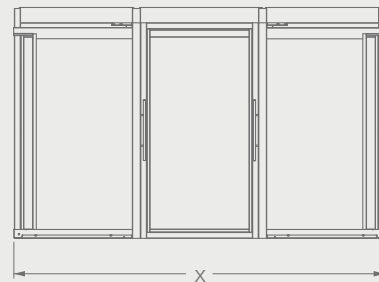

BR004C
STANDS

DOUBLE

Code	Stand Size (x*y*z) cm	Panels qty	Panel Size cm	Max kg	Packing cm	Total kg
BR004C01	363*226*101	24+3	101*193	-	-	-
BR004C02	363*234*101	24+3	101*201	-	-	-
BR004C03	363*226*116	28+3	101*193	-	-	-
BR004C04	363*233*138	34+3	101*193	-	-	-
BR004C05	363*234*124	30+3	101*201	-	-	-