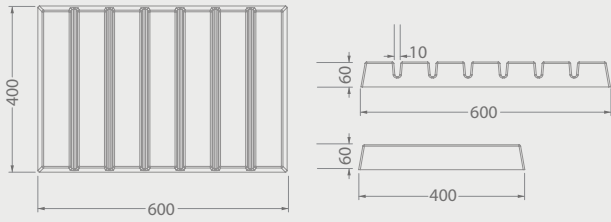

It has been designed in accordance with the needs, with color alternatives that allows different stones to be exhibited together.

10 mm marble 20 mm marble

BF001A01

POLFORM

Code	Stand Size (x*y*z) cm	Size(x*x1) cm	Max kg	Packing cm	Total kg
BF001A01	40*60*6	-	-	-	-