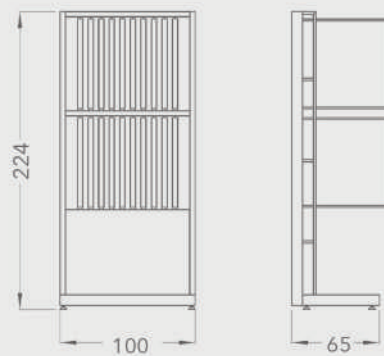

BR023H

STANDS

Code	Stand Size (x*y*z) cm	Panels qty	Panel Size cm	Max kg	Packing cm	Total kg
BR023H01	100*224*65	20*2	65*69	-	-	-

BR024A

STANDS

Code	Stand Size (x*y*z) cm	Panels qty	Panel Size cm	Max kg	Packing cm	Total kg
BR024A01	100*224*65	20*2	60*60	-	-	-