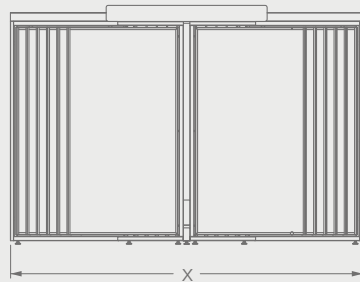

BR019B

STANDS

Code	Stand Size (x*y*z) cm	Panels qty	Panel Size cm	Max kg	Packing cm	Total kg
BR019B01	225*232*55	8*2	81*201	-	-	-

BR020A
STANDS

CHIPBOARD+CERAMIC

Code	Stand Size (x*y*z) cm	Panels qty	Panel Size cm	Max kg	Packing cm	Total kg
BR020A01	337*220*120	24+2	101*193	-	120*116*230	-
BR020A02	337*230*120	24+2	101*201	-	120*116*230	-