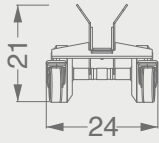

BU001S

TROLLEY

Code	Stand Size (x*y*z) cm	Panels qty	Panel Size cm	Max kg	Packing cm	Total kg
BU001S05	24*21*70	-	-	-	-	-