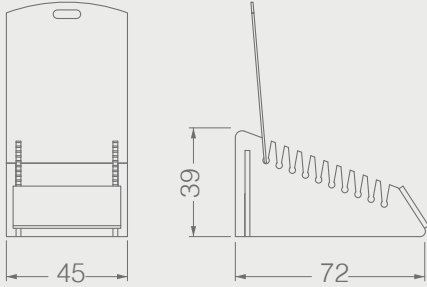

BC CRADLES

BC063A

CRADLES

Code	Stand Size	Panels	Panel Size	Max	Packing	Total
	cm	qty	cm	kg	cm	kg
BC063A01	45*39*72	10	-	-	-	-