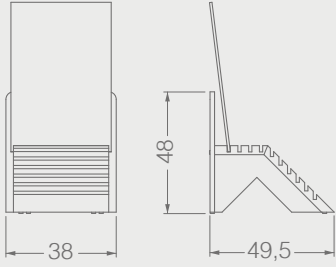

BC CRADLES

BC047A

CRADLES

Code	Stand Size	Panels	Panel Size	Max	Packing	Total
	cm	qty	cm	kg	cm	kg
BC047A01	38*48*49,5	10	-	-	-	-