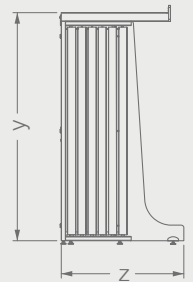

BR019B

STANDS

Code	Stand Size (x*y*z) cm	Panels qty	Panel Size cm	Max kg	Packing cm	Total kg
BR019B01	225*232*55	8*2	81*201	-	-	-

BR020A
STANDS

CHIPBOARD+CERAMIC

Code	Stand Size (x*y*z) cm	Panels qty	Panel Size cm	Max kg	Packing cm	Total kg
BR020A01	337*220*120	24+2	101*193	-	120*116*230	-
BR020A02	337*230*120	24+2	101*201	-	120*116*230	-