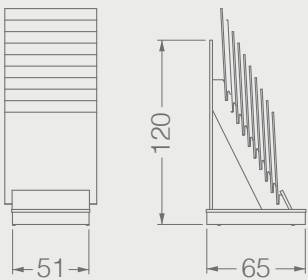

BC151A

CRADLES

Code	Stand Size	Panels	Panel Size	Max	Packing	Total
	cm	qty	cm	kg	cm	kg
BC151A01	51*120*65	10	45*45	-	-	-