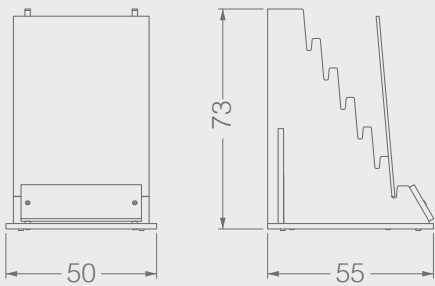

BC052A

CRADLES

Code	Stand Size	Panels	Panel Size	Max	Packing	Total
	cm	qty	cm	kg	cm	kg
BC052A01	50*55*73	6	-	-	-	-