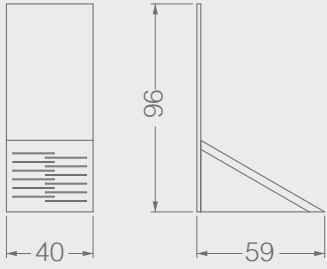

BC CRADLES

BC132A

CRADLES

Code	Stand Size	Panels	Panel Size	Max	Packing	Total
	cm	qty	cm	kg	cm	kg
BC132A01	40*96*59	12	18*50	-	-	-