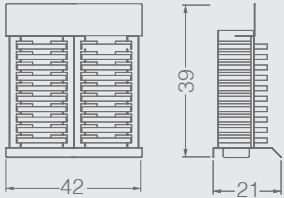

CRADLES

Code	Stand Size	Panels	Panel Size	Max	Packing	Total
	cm	qty	cm	kg	cm	kg
BC202B01	42*39*21	20	15*15	-	-	-