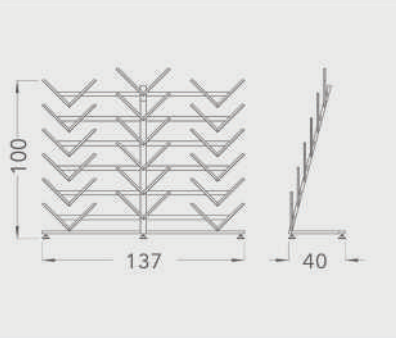

BT TOTEMS

BT030H

TOTEMS

Code	Stand Size (x*y*z) cm	Panels qty	Panel Size cm	Max kg	Packing cm	Total kg
BT030H01	52*144*56	15	33*33	-	132*60*179	-

BT030I

TOTEMS

Code	Stand Size (x*y*z) cm	Panels qty	Panel Size cm	Max kg	Packing cm	Total kg
BT030I01	137*100*40	18	33*33	-	-	-