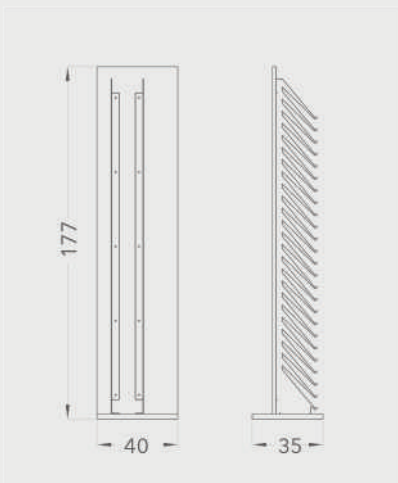

BT TOTEMS

BT064A

TOTEMS

Code	Stand Size (x*y*z) cm	Panels qty	Panel Size cm	Max kg	Packing cm	Total kg
BT064A01	54*182*43	36	15*15	-	86*66*143	-

BT066A

TOTEMS

Code	Stand Size (x*y*z) cm	Panels qty	Panel Size cm	Max kg	Packing cm	Total kg
BT066A01	400*177*35	25	25*25	-	-	-