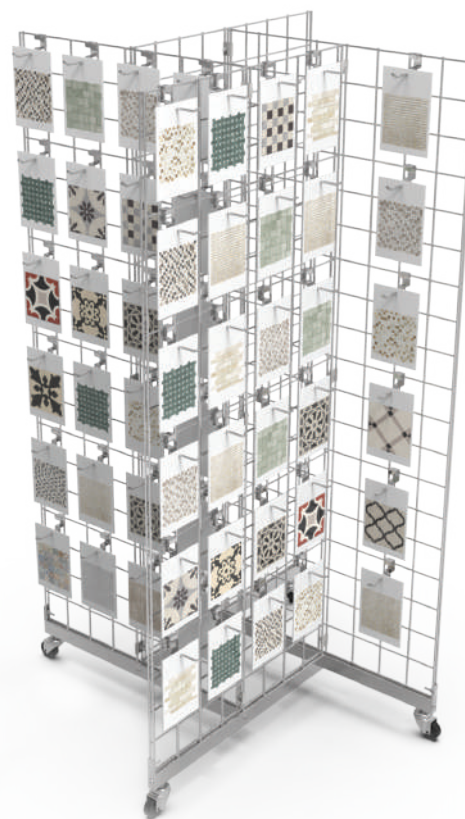

BT078A

STANDS

Code	Stand Size (x*y*z) cm	Panels qty	Panel Size cm	Max kg	Packing cm	Total kg
BT078A01	81,5*187*81,5	-	-	-	-	-

*Maximum 96 pieces of 18x20cm hand scale are used.
The product order of the hanging bracket with code BW053M01 should be specified separately.