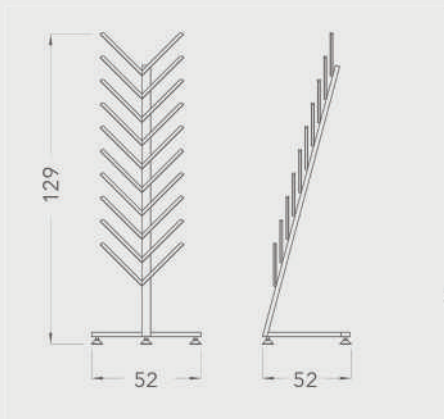

BT TOTEMS

BT030B

TOTEMS

Code	Stand Size (x*y*z) cm	Panels qty	Panel Size cm	Max kg	Packing cm	Total kg
BT030B01	90*220*65	24	33*33	-	104*85*230	-

BT030G

TOTEMS

Code	Stand Size (x*y*z) cm	Panels qty	Panel Size cm	Max kg	Packing cm	Total kg
BT030G01	52*129*52	10	33*33	-	-	-