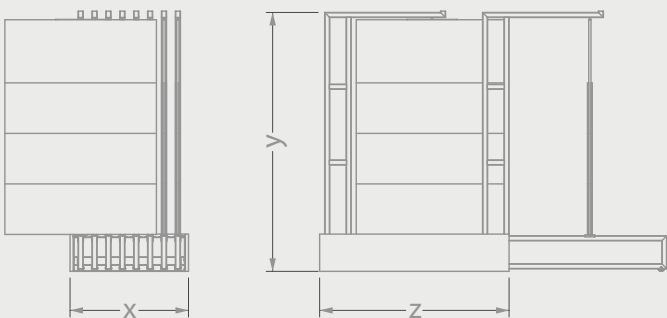

BX K SERIES OPEN LAM BOX

Code	Stand Size (x*y*z) cm	Panels qty	Panel Size cm	Max kg	Packing cm	Total kg

K VERTICAL PULL ROTATING OPEN PRF.

8*2

BX101K08	95*195*80	8*2	53*159	-	-	-
BX102K08	94*206*150	8*2	120*170	-	-	-