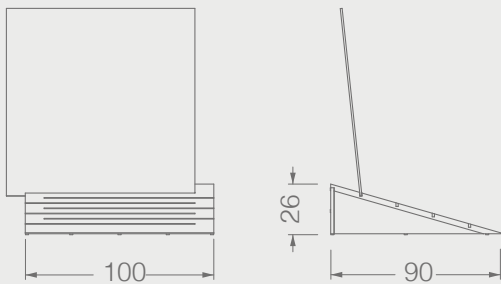

BC034A

CRADLES

Code	Stand Size	Panels	Panel Size	Max	Packing	Total
	cm	qty	cm	kg	cm	kg
BC034A01	100*26*90	7	100*100	-	-	-