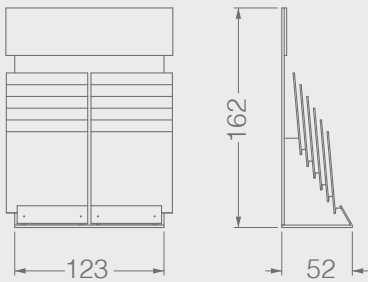

BC105A

CRADLES

Code	Stand Size	Panels	Panel Size	Max	Packing	Total
	cm	qty	cm	kg	cm	kg
BC105A01	123*162*52	12	60*60	-	-	-