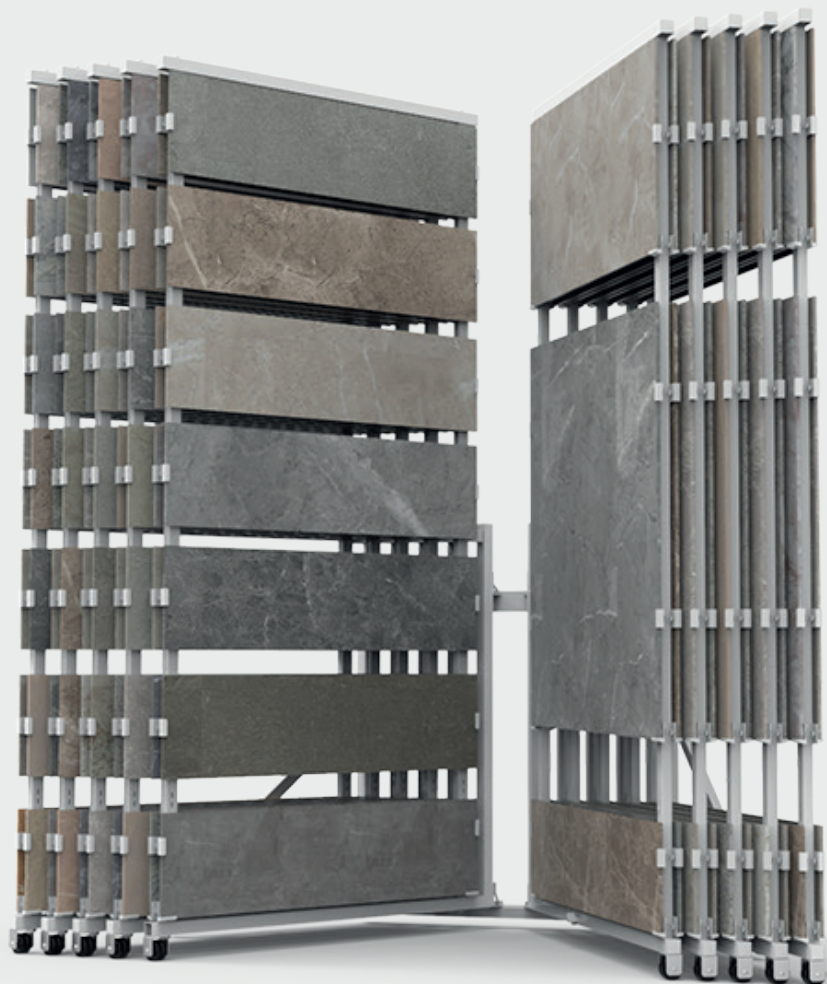

# NEW BR SERIES

## BIG SLABS

Display solutions to show your BIG SLABS

boracelik

### FEATURES

SERIES NEW BR SERIES DIRECTION VERTICAL

CODE	STAND SIZE	PANELS	PANEL SIZE	WEIGHT	PACKAGE SIZE
BR031E	-	10*2	90*160/90*180	-	-
BR031E	-		100*200/100*300		
BR031E	-		120*240/120*280/120*360		
BR031E	-		160*320		

## BIG SLABS