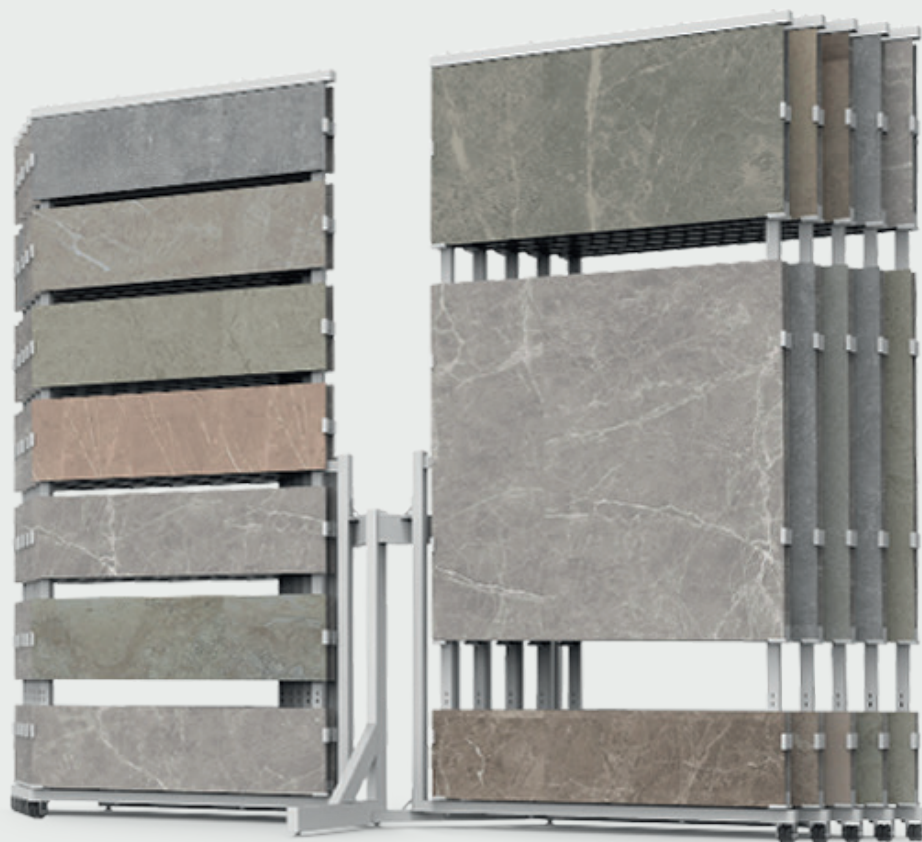

NEW BR SERIES

BIG SLABS

boracelik

Display solutions to show your BIG SLABS

BRO30E

FEATURES

SERIES NEW BR SERIES DIRECTION VERTICAL

CODE	STAND SIZE	PANELS	PANEL SIZE	WEIGHT	PACKAGE SIZE
BRO30E	-	10*2	90*160/90*180	-	-
BRO30E	-	-	100*200/100*300	-	-
BRO30E	-	-	120*240/120*280/120*360	-	-
BRO30E	-	-	160*320	-	-

BIG SLABS

TECHNICAL DRAWING