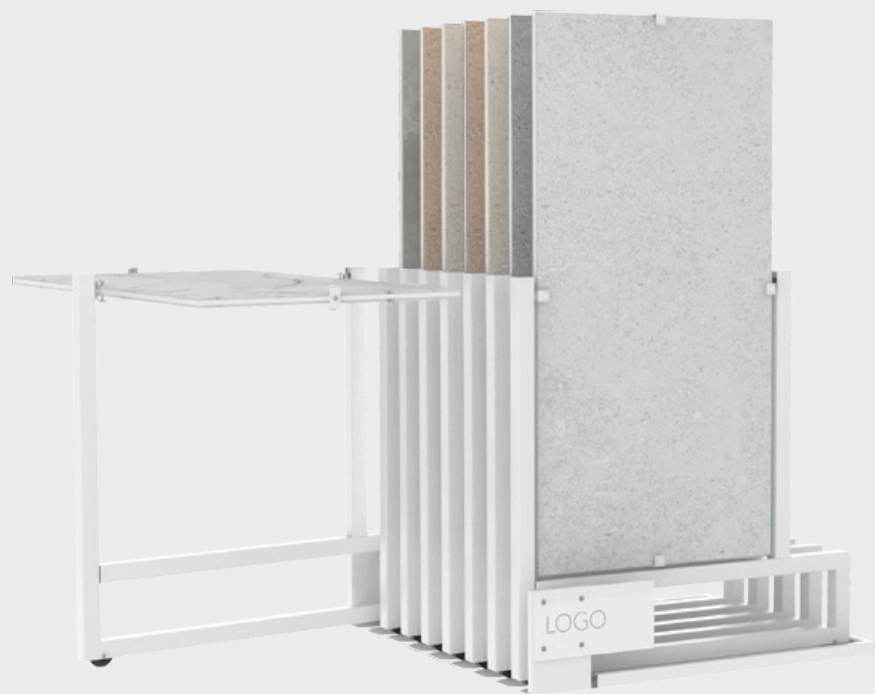

BX SERIES

F STANDS

boracelik

Vertical display unit with panels that have the pull and rotating features.

BX00F08

FEATURES

SERIES BX SERIES STAND F

DIRECTION VERTICAL, PULL, ROTATING

CODE	STAND SIZE	PANELS	PANEL SIZE	WEIGHT	PACKAGE SIZE
BX001F08	-	8*2	60*60	-	-
BX002F08	-	8*2	75*75	-	-
BX003F08	-	8*2	80*80	-	-
BX004F08	-	8*2	90*90	-	-
BX005F08	-	8*2	100*100	-	-
BX006F08	-	8*2	120*120	-	-