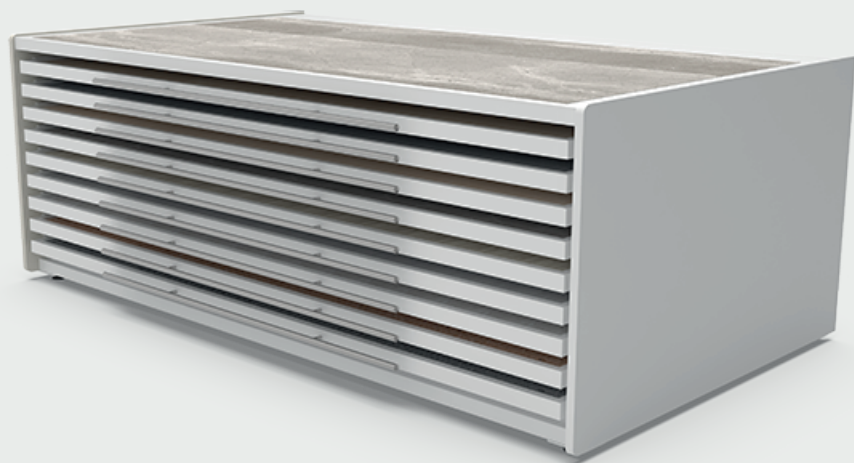

BD SERIES

DRAWERS

boracelik

Horizontal display unit with panels that have the pull feature.

BD002B

FEATURES

SERIES		DIRECTION			
BD SERIES DRAWERS		HORIZONTAL, PULL			
CODE	STAND SIZE	PANELS	PANEL SIZE	WEIGHT	PACKAGE SIZE
BD002B01	207*100*129	9+1	101*193	-	-
BD002B02	217*100*129	9+1	101*201	-	-
BD002B03	207*100*129	5+1	101*193	-	-
BD002B04	217*100*129	5+1	101*201	-	-
BD002B05	257*100*149	9+1	121*241	-	-

Anti Tilt System
70 KG

TECHNICAL DRAWING