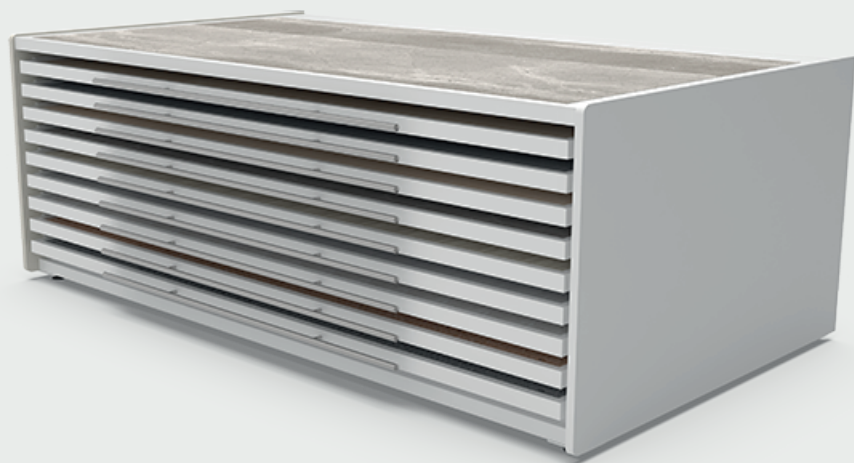

BD SERIES

DRAWERS

boracelik

Horizontal display unit with panels that have the pull feature.

BD002A

FEATURES

SERIES		DIRECTION			
BD SERIES DRAWERS		HORIZONTAL, PULL			
CODE	STAND SIZE	PANELS	PANEL SIZE	WEIGHT	PACKAGE SIZE
BD002A01	207*100*129	9+1	101*193	-	-
BD002A02	217*100*129	9+1	101*201	-	-
BD002A03	207*100*129	5+1	101*193	-	-
BD002A04	217*100*129	5+1	101*201	-	-
BD002A05	257*100*149	9+1	121*241	-	-

Anti Tilt System
170 KG

TECHNICAL DRAWING