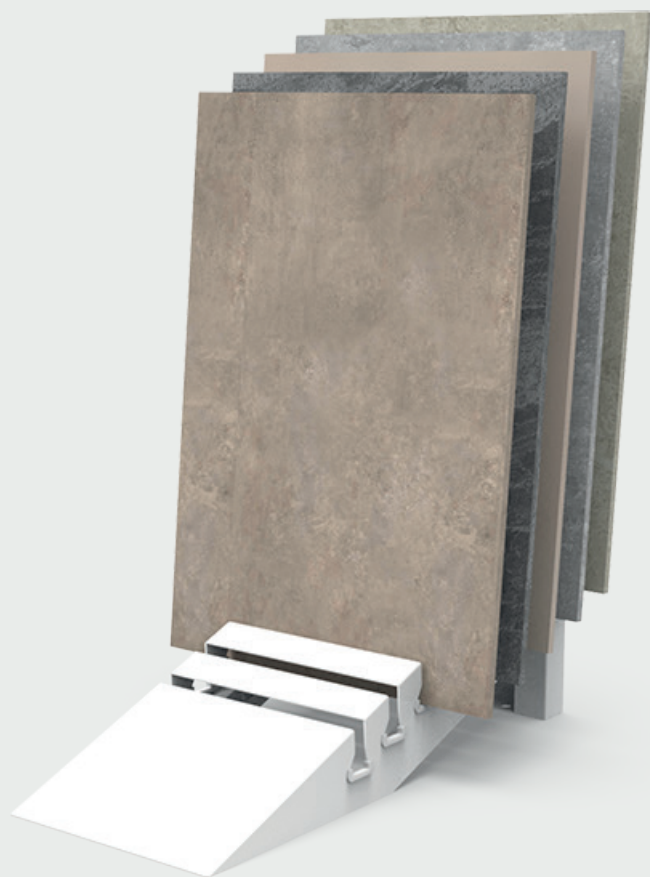

BC SERIES

CRADLES

boracelik

Vertical and horizontal display unit. Ideal for saving space. Expose more products with cradles that self standing on the floor.

BC067A

FEATURES

SERIES BC CREDLES DIRECTION VERTICAL

CODE	STAND SIZE	PANELS	PANEL SIZE	WEIGHT	PACKAGE SIZE
BC067A01	25*23*62	7	-	-	-

TECHNICAL DRAWING